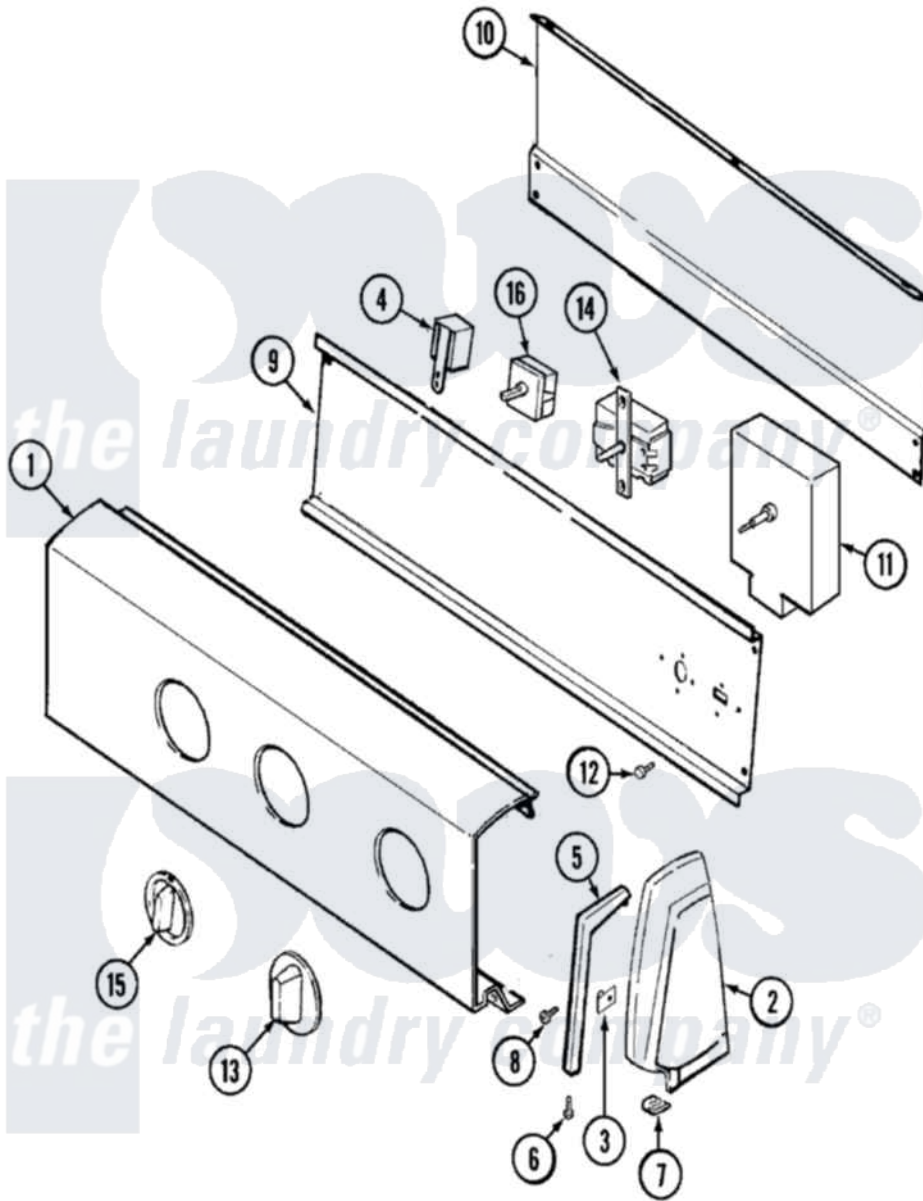

# Norge DEN204V 02 - CONTROL PANEL (DEN204V)

Norge [Residential Norge DEN204V Dryer Parts](#) Parts Diagram 02 - CONTROL PANEL (DEN204V)  
 Click on the part number to view part

Item	Original Part Number	Replaced By	Status	Part Description
1	31001024		Not Available	PANEL, CONTROL
2	25-3092	<a href="#">90767</a>		Screw, 8A X 3/8 HeX Washer Head Tapping
"	35-2669		Not Available	CAP, END (LT)(WHT)
"	35-2668	<a href="#">21001453</a>		Cap- End
3	<a href="#">25-7702</a>			Speedclip, End Cap To Control Panel
4	<a href="#">53-1639</a>			Buzzer Assembly
"	25-3092	<a href="#">90767</a>		Screw, 8A X 3/8 HeX Washer Head Tapping
5	53-0277		Not Available	TRIM, END CAP (RT)
"	53-0278		Not Available	TRIM, END CAP (LT)
6	<a href="#">25-7760</a>			Screw
7	<a href="#">25-7851</a>			Speedclip, End Cap To Top
8	25-7649	<a href="#">910187</a>		Screw
9	53-2504	<a href="#">31001193</a>		Pad, Shield
"	<a href="#">53-1676</a>			Shield, Control

"	31001128		Not Available	SHIELD, CONTROL
10	35-2688	<a href="#">21001460</a>		Shield, Rear
11	63-6743	<a href="#">31001484</a>		Resistor Assembly
"	53-1816		Not Available	TIMER
12	31001119	<a href="#">W10116760</a>		Screw
13	53-2638		Not Available	KNOB & SKIRT ASSY (WHT)
14	25-3092	<a href="#">90767</a>		Screw, 8A X 3/8 HeX Washer Head Tapping
"	<a href="#">31001129</a>			Switch, Temperature
"	53-0344		Not Available	SWITCH, TEMPERATURE
15	35-2940	<a href="#">21001239</a>		Knob, Selector
16	25-3092	<a href="#">90767</a>		Screw, 8A X 3/8 HeX Washer Head Tapping
"	53-0346	<a href="#">53-1263</a>		Rotary Switch
"	<a href="#">31001190</a>			Switch, Two Position Rotary
NI	<a href="#">31001008</a>			Manual, Use And Care
17	31001035		Not Available	MANUAL, USE & CARE
"	16002081		Not Available	GUIDE, QUICK REF - NORGE