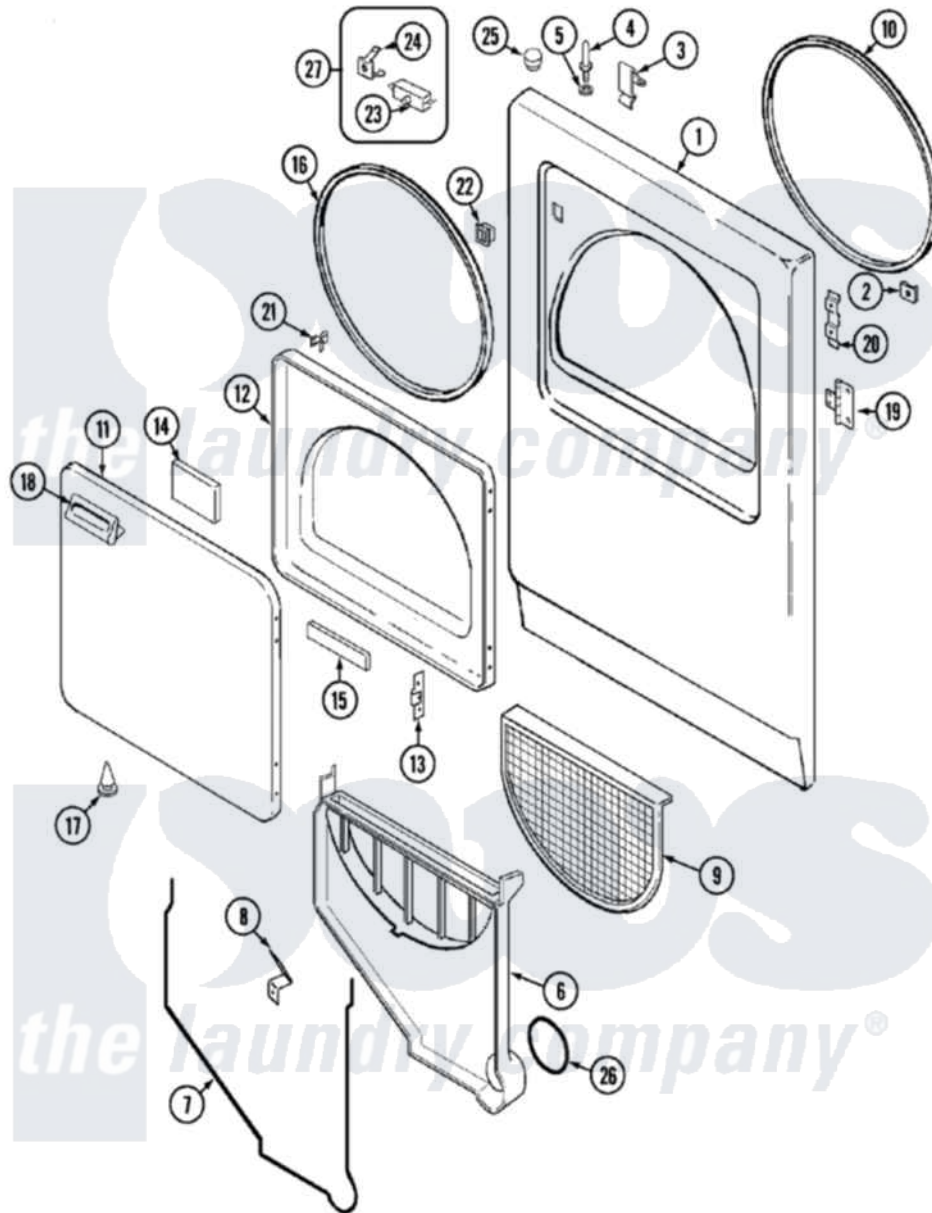

# Norge DEP224V 03 - DOOR

Norge Residential Norge DEP224V Dryer Parts Parts Diagram 03 - DOOR  
 Click on the part number to view part

Item	Original Part Number	Replaced By	Status	Part Description
1	53-0726	<a href="#">31001771</a>		Panel, Front
2	25-7820	<a href="#">489478</a>		Screw, 8 X 1/2
"	25-7817		Not Available	CLIP, U-TYPE
3	<a href="#">25-7220</a>			Clip, Cabinet Top
4	<a href="#">53-0643</a>			Pin, Locator
5	25-0224	<a href="#">3400029</a>		Nut, Adapter Plate
"	<a href="#">53-0200</a>			Sleeve, Locator Pin
6	25-7810	<a href="#">415013-35</a>		Screw
"	53-1299	<a href="#">12001324</a>		Duct Kit, Collector
7	<a href="#">53-0204</a>			Seal
8	<a href="#">53-0123</a>			Clip
9	<a href="#">53-0918</a>			Filter, Lint
10	53-0281	<a href="#">31001747</a>		Seal Assembly
11	<a href="#">53-0154</a>			Panel, Outer Door
"	25-7770	<a href="#">3196169</a>		Screw, Element
12	53-0912		Not Available	PANEL, INNER DOOR (WHT)

13	<a href="#">53-0119</a>		Clip, Hinge
14	<a href="#">53-1490</a>		Door Pad
15	<a href="#">53-1491</a>		Door Pad
16	53-0648	<a href="#">31001529</a>	Seal, Door
17	<a href="#">25-7889</a>		Plug Button
18	<a href="#">53-0927</a>		Handle, Door
"	25-7810	<a href="#">415013-35</a>	Screw
19	<a href="#">53-1492</a>		Hinge, Dryer Door
"	<a href="#">25-7809</a>		Screw, No.6-20 1/2 Flthd Torx
20	53-0121	Not Available	TWIN NUT
21	<a href="#">LA-1003</a>		Door Catch Kit
"	53-2364	<a href="#">LA-1003</a>	Door Catch Kit
22	53-0187	<a href="#">LA-1003</a>	Door Catch Kit
23	<a href="#">53-0148</a>		Switch, Door
24	63-5990	<a href="#">31001319</a>	Clip, Switch
25	<a href="#">33-2653</a>		Bumper, Cabinet
26	53-0203	<a href="#">12001324</a>	Duct Kit, Collector
27	<a href="#">LA-1005</a>		Switch Kit