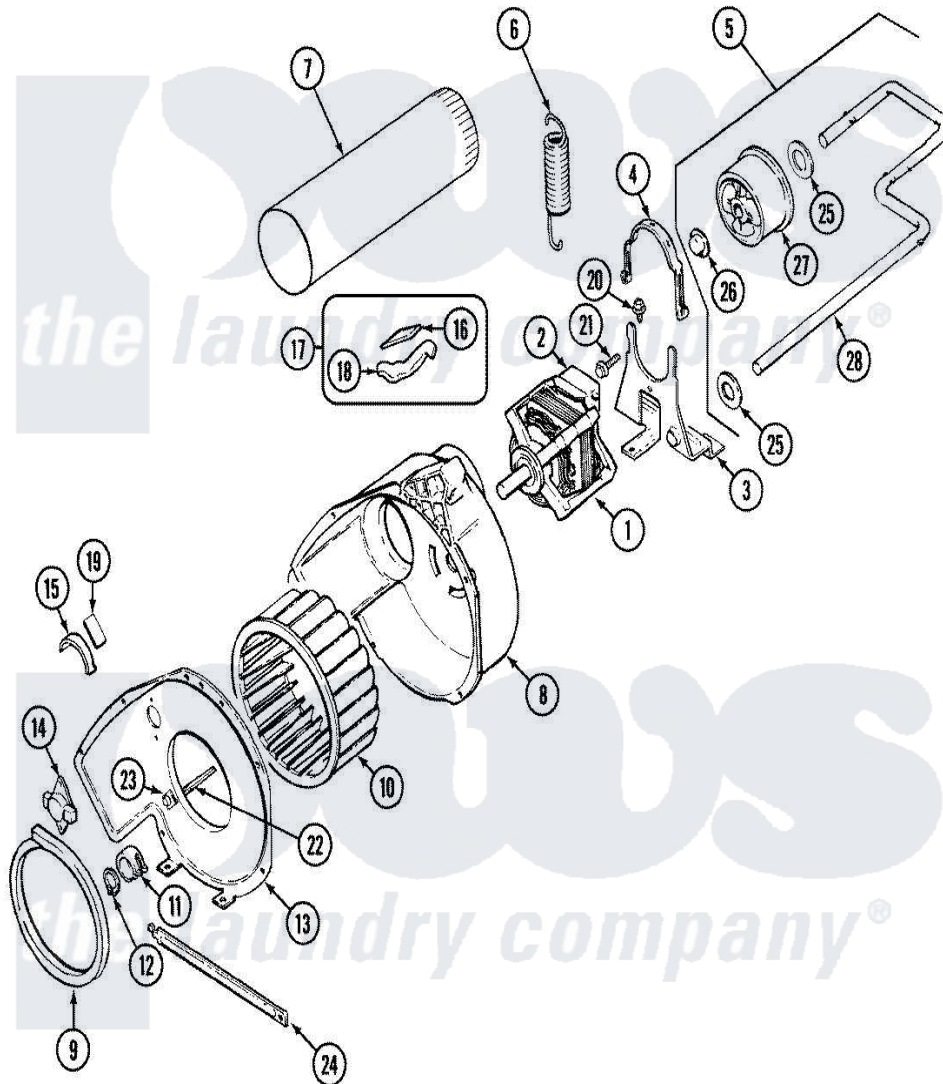

Norge DEP224V 05 - MOTOR & DRIVE

Norge Residential Norge DEP224V Dryer Parts Parts Diagram 05 - MOTOR & DRIVE
 Click on the part number to view part

Item	Original Part Number	Replaced By	Status	Part Description
1	31001015	W10410996		Motor-Drve
2	53-0693	53-0332		Motor Switch
3	25-7732	681414		Screw, 10AB X 1/2
"	53-1932	31001570		Bracket, Motor
4	53-0214	660658		Clamp, Motor Mounting 343481 685441
5	53-2287			Idler Assembly
6	53-2209	31001465		Spring, Idler
7	53-0134			Duct, Exhaust
"	25-2134	W10116760		Screw
8	53-1801			Housing, Blower
9	53-0203	12001324		Duct Kit, Collector
10	31001043			Wheel, Blower
11	25-7823	312967		Clamp, Blower Housing
12	25-7855			Ring, Retaining
13	53-1934			Cover, Blower Housing
"	53-1933		Not Available	COVER, BLOWER HOUSING

"	25-7435	33002917	Screw, No.10-16
14	25-2134	W10116760	Screw
"	53-0170	Not Available	THERMOSTAT, LO-LIMIT (120/110)
"	53-1107		Thermostat, Control
"	31001192		Thermostat, Control
15	53-2273	31001470	Glide, Tumbler
16	53-0724	31001356	Pad, Glide
17	LA-1006		Glide Kit, Tumbler
18	53-2272	31001469	Glide, Tumbler
19	53-1684	31001356	Pad, Glide
20	25-7963	31001571	Screw, 10-24 x 0700 Hxwshrd Ty
21	25-7674		Screw
22	53-1026		Guide, Vane Inlet
23	25-3457		Screw, Sems
24	53-1625		Brace, Tumbler Support
25	25-7815		Washer
26	25-7957		Pushnut
27	53-1628	31001344	Pulley, Idler
NI	53-2250	53-2287	Idler Assembly