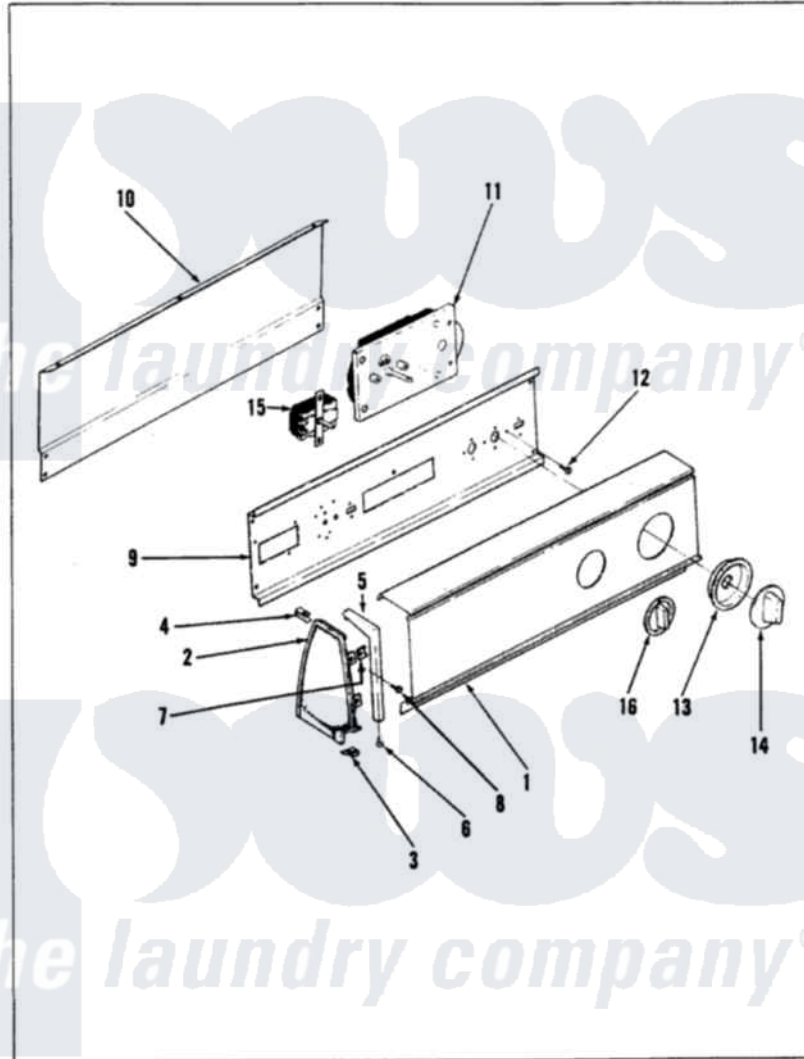

Norge DGJ181W 01 - CONTROL PANEL (ORIG. REV. A)

NORGE

DGJ18-1

BACKGUARD

Issued 4/88

Norge Residential Norge DGJ181W Dryer Parts Parts Diagram 01 - CONTROL PANEL (ORIG. REV. A)

Click on the part number to view part

Item	Original Part Number	Replaced By	Status	Part Description
1	53-0819		Not Available	CONTROL PANEL
2	25-7649	910187		Screw
"	25-7702			Speedclip, End Cap To Control Panel
"	53-0265			LH Endcap
"	53-0264			RH Endcap
3	25-7697	25-2219		Screw
"	25-7851			Speedclip, End Cap To Top
4	25-7435	33002917		Screw, No.10-16
"	25-7852			Speedclip, Rr Shld To End Cap
5	53-0280		Not Available	TRIM, END CAP (LT)
"	53-0279		Not Available	TRIM, END CAP (RT)
6	25-7760			Screw
7	25-7702			Speedclip, End Cap To Control Panel
8	25-3092	90767		Screw, 8A X 3/8 HeX Washer Head Tapping

9	53-0365	53-1676	Shield, Control
10	25-3457		Screw, Sems
"	53-0268	21001460	Shield, Rear
"	25-3092	90767	Screw, 8A X 3/8 HeX Washer Head Tapping
11	53-0635	Not Available	TIMER MOTOR
"	53-0661	Not Available	TIMER
12	53-0729	Not Available	TIMER KNOB ASM
"	25-0205	216412	Screw, Bracket To Timer
13	35-0092	Not Available	SKIRT ASM
14	53-0651	Not Available	TIMER KNOB
15	25-3092	90767	Screw, 8A X 3/8 HeX Washer Head Tapping
"	53-0456		Switch, Selector
16	35-0167	21001283	Knob, Selector---Piq