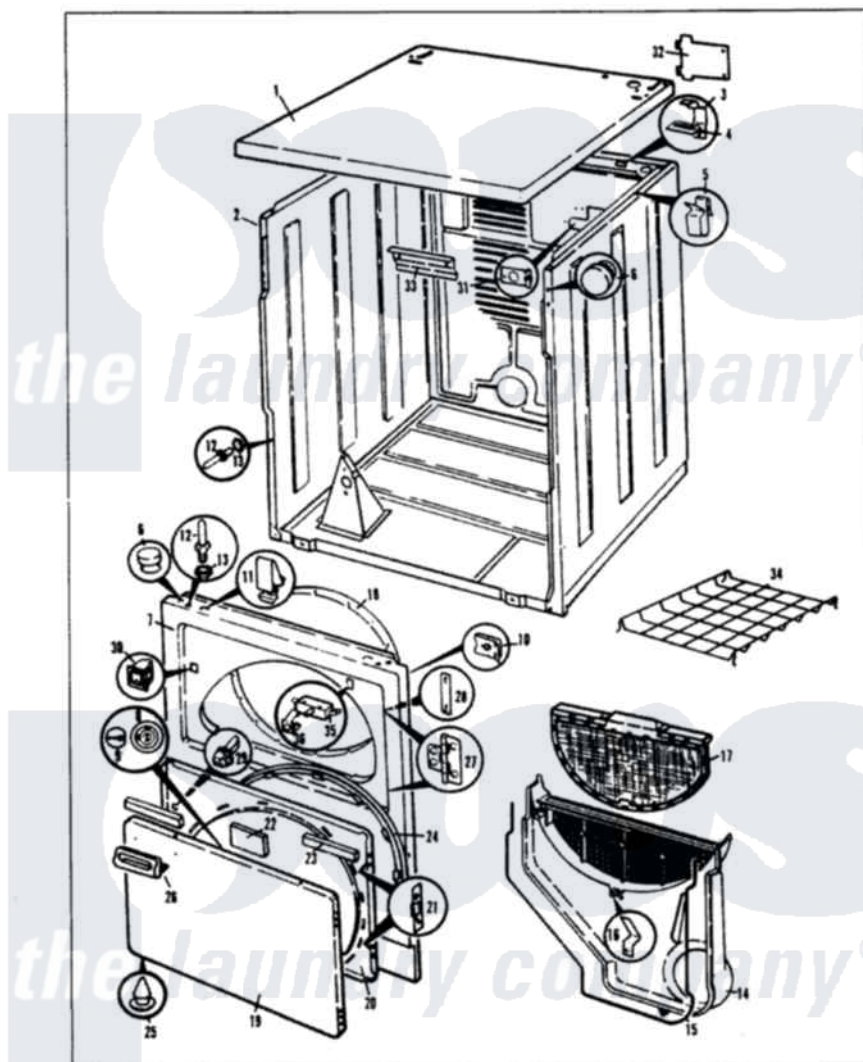

Norge DGJ181W 03 - EXTERIOR (ORIG. REV. A)

NORGE

DGJ18-1

EXTERIOR

Norge Residential Norge DGJ181W Dryer Parts Parts Diagram 03 - EXTERIOR (ORIG. REV. A)

[Click on the part number to view part](#)

Item	Original Part Number	Replaced By	Status	Part Description
1	53-0314		Not Available	CABINET TOP
2	53-0160	31001714		Cabinet And Base Assembly
3	63-5712			Hinge, Cabinet Top
4	33-0930			Pad, Top Hinge
"	25-3092	90767		Screw, 8A X 3/8 HeX Washer Head Tapping
5	25-3034			Clip, Wiring
6	33-2653			Bumper, Cabinet
7	53-0727	12001190		Panel Kit
8	53-0155		Not Available	PLUG, GAS ACCESS (WHT)
"	53-0161		Not Available	PLUG, GAS ACCESS (ALM)
"	53-0592		Not Available	CHROME PLUG
9	53-0162		Not Available	BUTTON, GAS ACCESS (ALM)
"	53-0593		Not Available	CHROME BUTTON
"	53-0156			Button, Gas Access
10	25-7817		Not Available	CLIP, U-TYPE