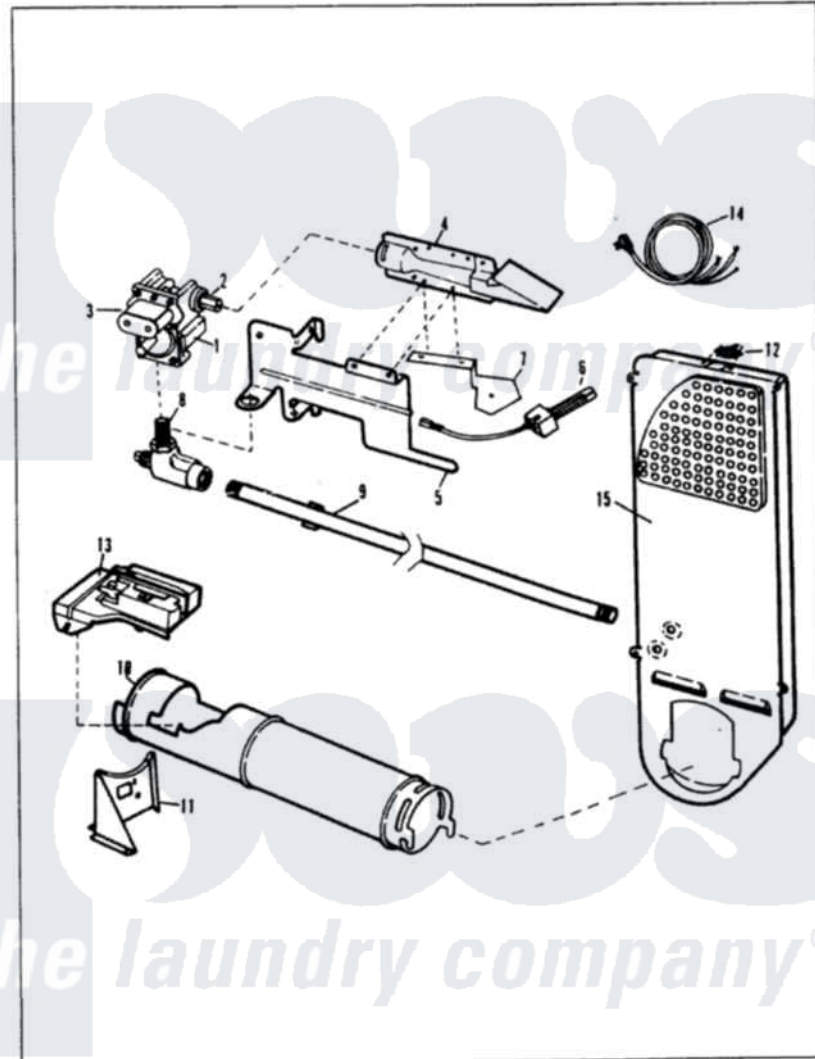

# Norge DGJ181W 04 - GAS CARRYING (ORIG. REV. A)

NORGE DGJ18-1 GAS CARRYING

Issued 4/88

Norge Residential Norge DGJ181W Dryer Parts Parts Diagram 04 - GAS CARRYING (ORIG. REV. A)  
 Click on the part number to view part

Item	Original Part Number	Replaced By	Status	Part Description
1	53-0194	<a href="#">306176</a>		Valve, Gas
2	<a href="#">63-3570</a>			Burner Orifice
3	63-6614	<a href="#">279834</a>		Coil-Valve
"	W10124350		Not Available	NOT REQUIRED PART OR SEE NOTE SCREW-PURCHASE LOCALLY
4	63-6682	<a href="#">31001784</a>		Burner
5	<a href="#">53-0140</a>			Mtg Bracket
"	25-7741	<a href="#">W10116760</a>		Screw
6	53-0689	<a href="#">31001556</a>		Igniter
7	25-2134	<a href="#">W10116760</a>		Screw
"	<a href="#">25-3034</a>			Clip, Wiring
"	53-0686		Not Available	BRACKET
"	25-7744	<a href="#">8281196</a>		Screw
8	53-0101	<a href="#">31001042</a>		Valve, Gas Shut Off
9	53-0173	<a href="#">31001777</a>		Main Gas L
10	53-0138		Not Available	HEATER HOUSING

11	25-7741	<a href="#">W10116760</a>		Screw
"	25-3092	<a href="#">90767</a>		Screw, 8A X 3/8 HeX Washer Head Tapping
"	53-0139		Not Available	HEATER SUPPORT
12	53-0143	<a href="#">LA-1053</a>		Fuse Kit, Thermal
"	<a href="#">25-0168</a>			Screw
13	25-7741	<a href="#">W10116760</a>		Screw
"	25-3092	<a href="#">90767</a>		Screw, 8A X 3/8 HeX Washer Head Tapping
"	63-5013	<a href="#">338906</a>		Radiant, Sensor
"	25-2134	<a href="#">W10116760</a>		Screw
14	63-6259	<a href="#">31001547</a>		Cord, Power
15	53-0169		Not Available	INLET AIR DUCT
16	<a href="#">63-6766</a>			Conversion Kit