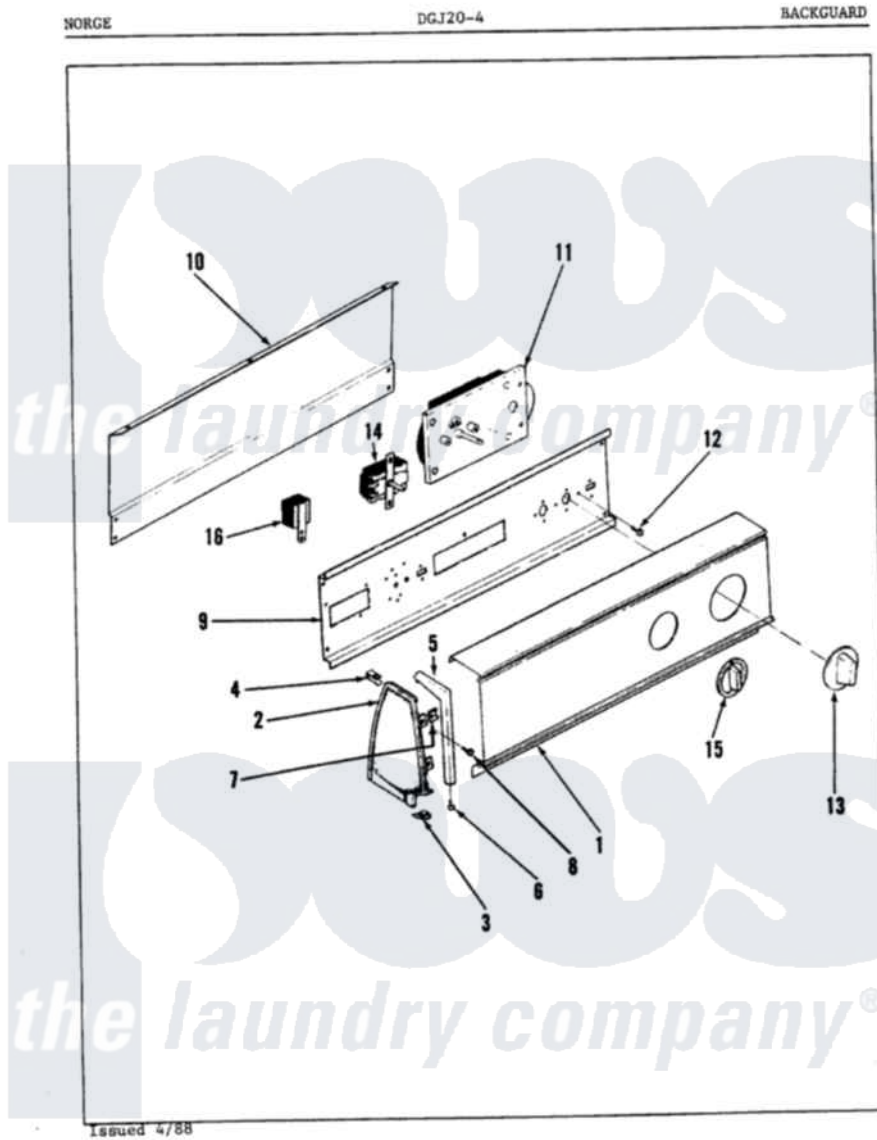

Norge DGJ204A 01 - CONTROL PANEL (REV. A-B)

Norge [Residential Norge DGJ204A Dryer Parts](#) Parts Diagram 01 - CONTROL PANEL (REV. A-B)
 Click on the part number to view part

Item	Original Part Number	Replaced By	Status	Part Description
1	25-3092	90767		Screw, 8A X 3/8 HeX Washer Head Tapping
"	53-0820		Not Available	CONTROL PANEL
"	25-3457			Screw, Sems
2	25-7649	910187		Screw
"	25-7702			Speedclip, End Cap To Control Panel
"	53-0264			RH Endcap
"	53-0265			LH Endcap
3	25-7851			Speedclip, End Cap To Top
"	25-7697	25-2219		Screw
4	25-7435	33002917		Screw, No.10-16
"	25-7852			Speedclip, Rr Shld To End Cap
5	53-0277		Not Available	TRIM, END CAP (RT)
"	53-0278		Not Available	TRIM, END CAP (LT)
6	25-7760			Screw

7	25-7702		Speedclip, End Cap To Control Panel
8	25-3092	90767	Screw, 8A X 3/8 HeX Washer Head Tapping
9	53-0365	53-1676	Shield, Control
10	53-0268	21001460	Shield, Rear
"	25-3457		Screw, Sems
11	63-6752	Not Available	TIMER MOTOR
"	53-0656	Not Available	TIMER
12	25-0205	216412	Screw, Bracket To Timer
13	53-0653	31001219	Knob Ski
14	25-3092	90767	Screw, 8A X 3/8 HeX Washer Head Tapping
"	53-0394	53-1264	Rotary Switch
15	35-0168	Not Available	SELECTOR KNOB
16	25-3092	90767	Screw, 8A X 3/8 HeX Washer Head Tapping
"	63-6731	53-1639	Buzzer Assembly