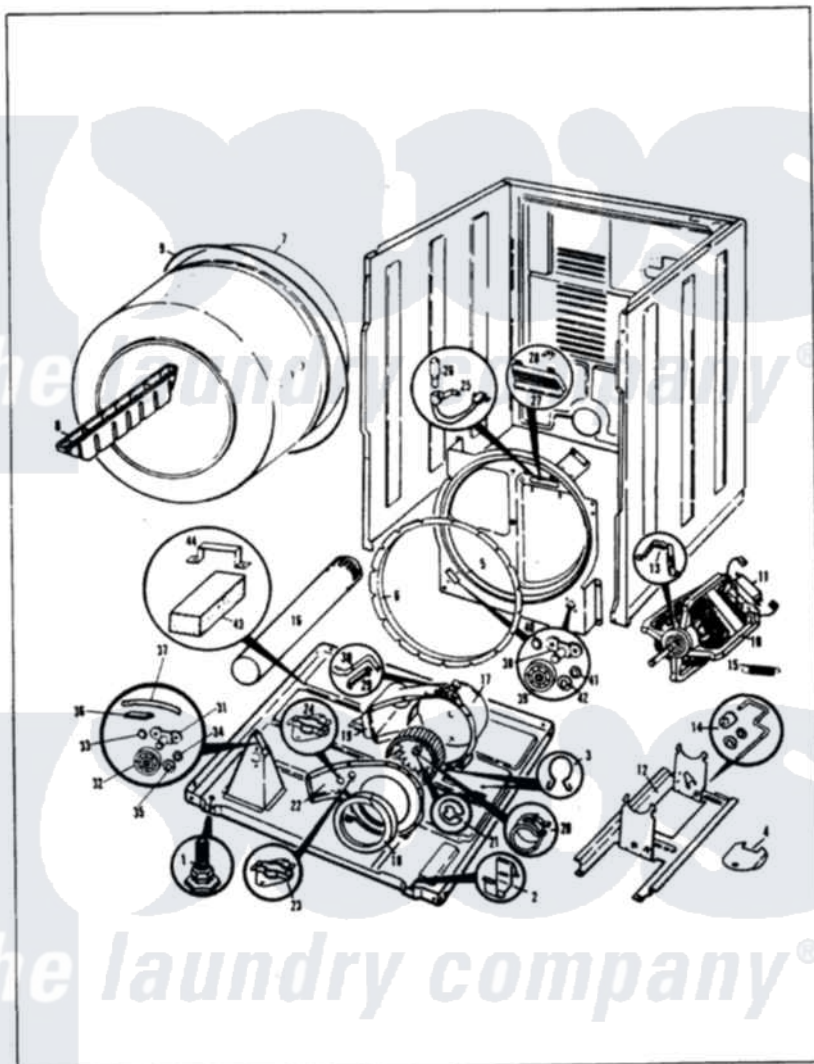

Norge DGJ204A 02 - CYLINDER & DRIVE (REV.A-B)

NORGE

DGJ20-4

CYLINDER & DRIVE

Issued 4/88

Norge [Residential Norge DGJ204A Dryer Parts](#) Parts Diagram 02 - CYLINDER & DRIVE (REV.A-B)

[Click on the part number to view part](#)

Item	Original Part Number	Replaced By	Status	Part Description
1	63-5519		Not Available	LEG, LEVELING
2	53-0120			Clip, Front Panel
3	25-7027	16515		Clip
4	53-0153		Not Available	SHIELD, WIRING
"	25-7741	W10116760		Screw
5	25-7733	681414		Screw, 10AB X 1/2
"	53-0131	LA-1054		Dryer Bulkhead Kit
6	53-0282	31001637		Seal Assembly, Cylinder Front
7	53-0178	53-1250		Cylinder
8	25-7759	3196164		Screw
"	53-0117		Not Available	BAFFLE, GRAY
9	53-0186	341241		Belt
"	LA-1004			Motor Mtg. Kit
10	53-1041	LA-1004		Motor Mtg. Kit
11	73-0467		Not Available	MOTOR SWITCH
"	53-0332			Motor Switch