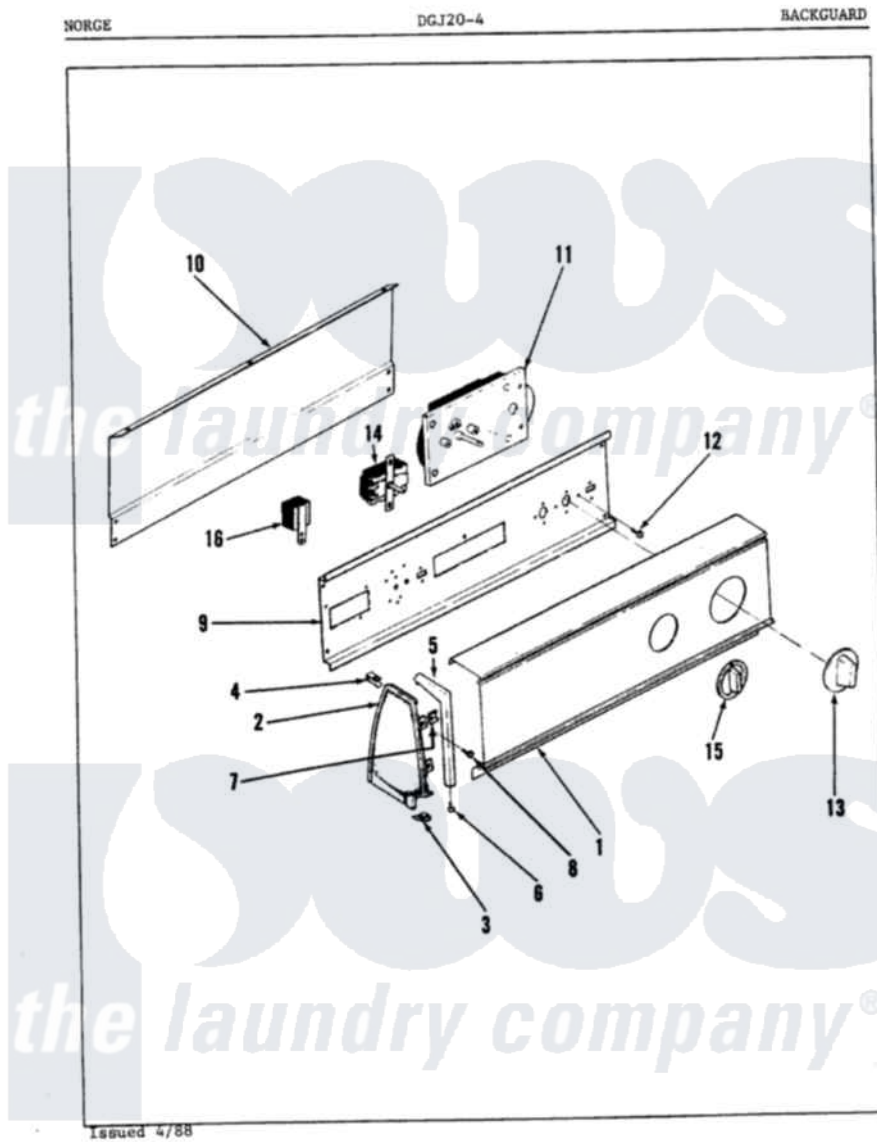

Norge DGJ204H 01 - CONTROL PANEL (REV. A-B)

Norge [Residential Norge DGJ204H Dryer Parts](#) Parts Diagram 01 - CONTROL PANEL (REV. A-B)
 Click on the part number to view part

Item	Original Part Number	Replaced By	Status	Part Description
1	25-3092	90767		Screw, 8A X 3/8 HeX Washer Head Tapping
"	53-0820		Not Available	CONTROL PANEL
"	25-3457			Screw, Sems
2	25-7649	910187		Screw
"	25-7702			Speedclip, End Cap To Control Panel
"	53-0264			RH Endcap
"	53-0265			LH Endcap
3	25-7851			Speedclip, End Cap To Top
"	25-7697	25-2219		Screw
4	25-7435	33002917		Screw, No.10-16
"	25-7852			Speedclip, Rr Shld To End Cap
5	53-0277		Not Available	TRIM, END CAP (RT)
"	53-0278		Not Available	TRIM, END CAP (LT)
6	25-7760			Screw

7	25-7702		Speedclip, End Cap To Control Panel
8	25-3092	90767	Screw, 8A X 3/8 HeX Washer Head Tapping
9	53-0365	53-1676	Shield, Control
10	53-0268	21001460	Shield, Rear
"	25-3457		Screw, Sems
11	63-6752	Not Available	TIMER MOTOR
"	53-0656	Not Available	TIMER
12	25-0205	216412	Screw, Bracket To Timer
13	53-0653	31001219	Knob Ski
14	25-3092	90767	Screw, 8A X 3/8 HeX Washer Head Tapping
"	53-0394	53-1264	Rotary Switch
15	35-0168	Not Available	SELECTOR KNOB
16	25-3092	90767	Screw, 8A X 3/8 HeX Washer Head Tapping
"	63-6731	53-1639	Buzzer Assembly