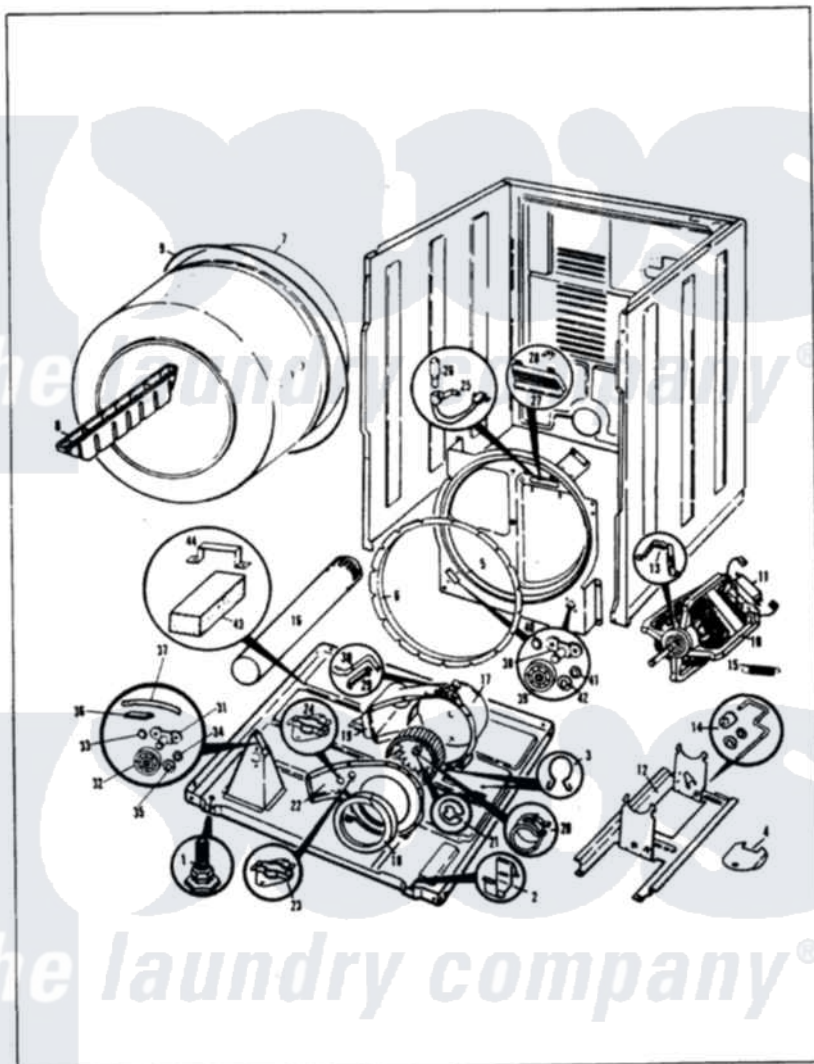

Norge DGJ204H 02 - CYLINDER & DRIVE (REV.A-B)

NORGE

DGJ20-4

CYLINDER & DRIVE

Issued 4/88

Norge [Residential Norge DGJ204H Dryer Parts](#) Parts Diagram 02 - CYLINDER & DRIVE (REV.A-B)

[Click on the part number to view part](#)

Item	Original Part Number	Replaced By	Status	Part Description
1	63-5519		Not Available	LEG, LEVELING
2	53-0120			Clip, Front Panel
3	25-7027	16515		Clip
4	53-0153		Not Available	SHIELD, WIRING
"	25-7741	W10116760		Screw
5	25-7733	681414		Screw, 10AB X 1/2
"	53-0131	LA-1054		Dryer Bulkhead Kit
6	53-0282	31001637		Seal Assembly, Cylinder Front
7	53-0178	53-1250		Cylinder
8	25-7759	3196164		Screw
"	53-0117		Not Available	BAFFLE, GRAY
9	53-0186	341241		Belt
"	LA-1004			Motor Mtg. Kit
10	53-1041	LA-1004		Motor Mtg. Kit
11	73-0467		Not Available	MOTOR SWITCH
"	53-0332			Motor Switch