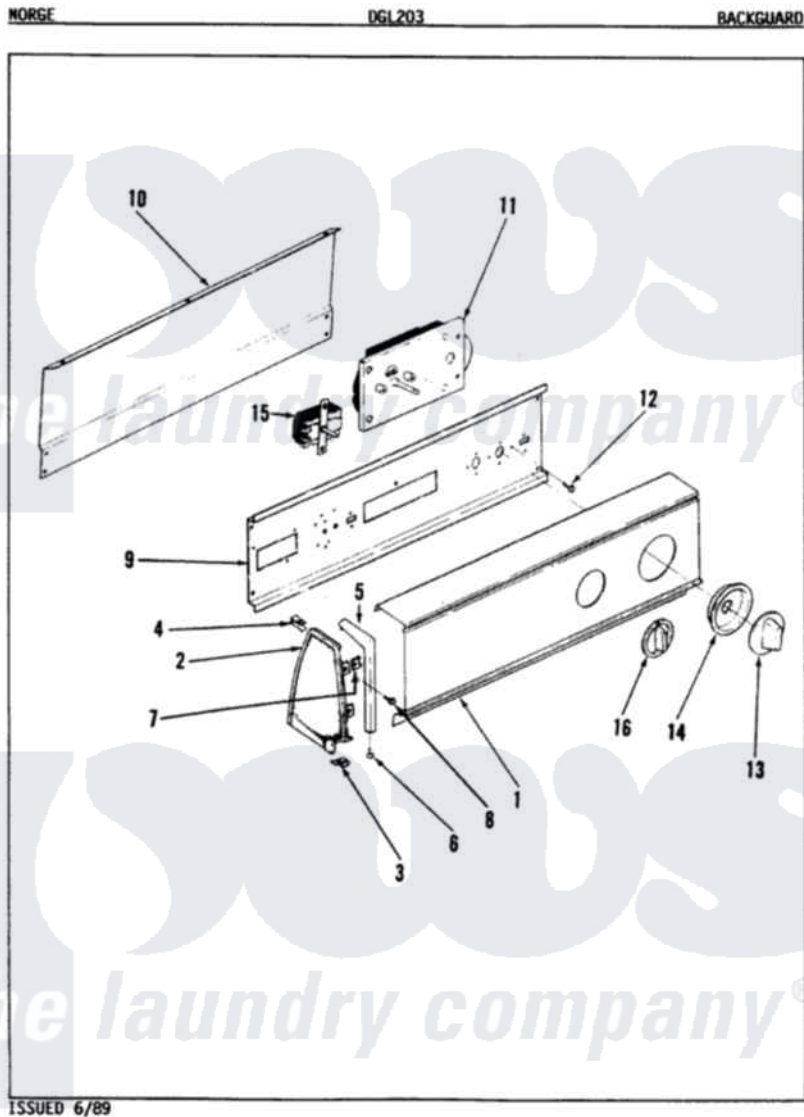

Norge DGL203A 01 - CONTROL PANEL (REV. E-G)

Norge [Residential Norge DGL203A Dryer Parts](#) Parts Diagram 01 - CONTROL PANEL (REV. E-G)
 Click on the part number to view part

Item	Original Part Number	Replaced By	Status	Part Description
1	53-1284			Control Panel
2	35-2488	21001452		Cap- End
"	25-7649	910187		Screw
"	25-7702			Speedclip, End Cap To Control Panel
"	35-2487	21001451		Cap- End
3	25-7851			Speedclip, End Cap To Top
"	25-7697	25-2219		Screw
4	25-7435	33002917		Screw, No.10-16
5	53-0277		Not Available	TRIM, END CAP (RT)
"	53-0278		Not Available	TRIM, END CAP (LT)
6	25-7760			Screw
7	25-7702			Speedclip, End Cap To Control Panel
8	25-3092	90767		Screw, 8A X 3/8 HeX Washer Head Tapping
9	53-1676			Shield, Control

10	35-2688	21001460	Shield, Rear
"	25-3457		Screw, Sems
"	25-3092	90767	Screw, 8A X 3/8 HeX Washer Head Tapping
11	53-1303		Not Available
"	53-1758		TIMER
"	63-6752		Not Available
12	25-0205	216412	Screw, Bracket To Timer
"	25-7435	33002917	Screw, No.10-16
13	53-1290		Not Available
14	53-1530	31001219	SKIRT, TIMER
15	25-3092	90767	Knob Ski
"	53-1265		Not Available
16	35-2186		Not Available
"	63-6731	53-1639	Screw, 8A X 3/8 HeX Washer Head Tapping
17	53-1447-2		Not Available
"	63-5577		Not Available
"	53-1447		Not Available