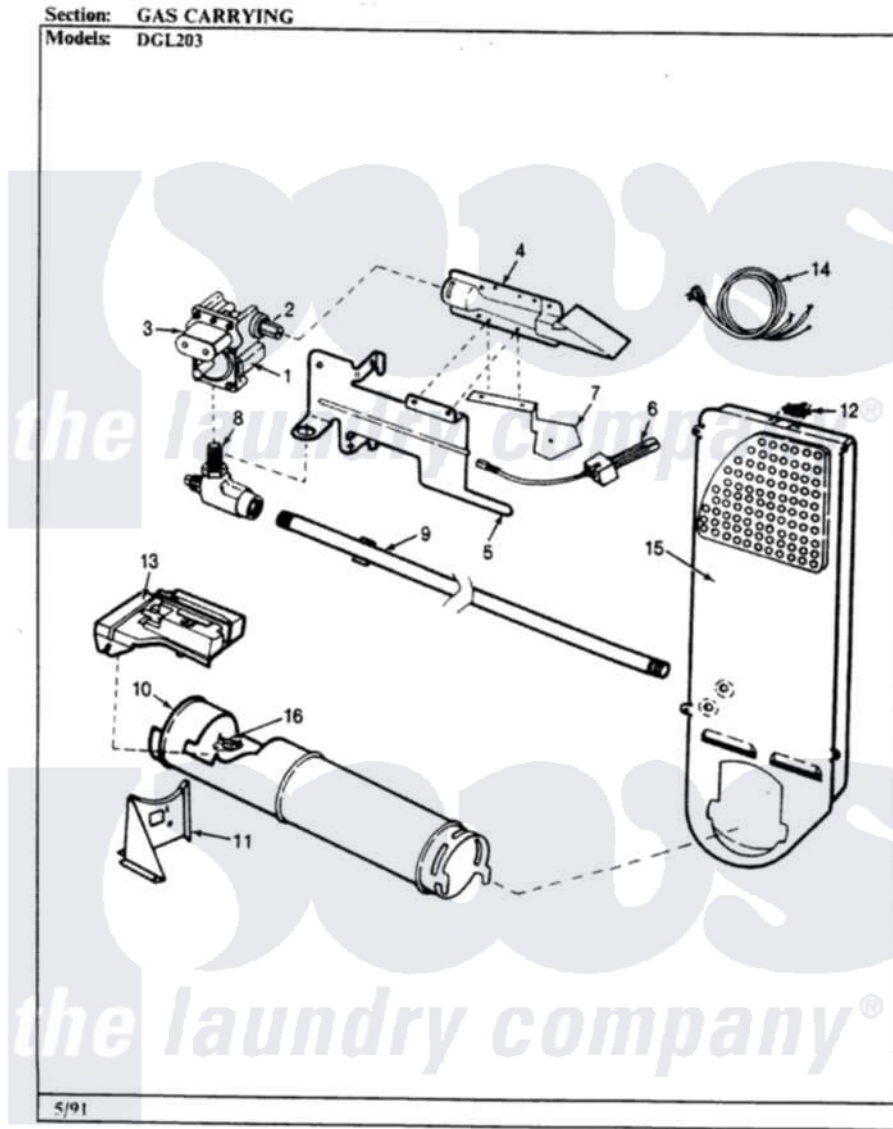

Norge DGL203A 03 - GAS CARRYING (REV. E-G)

Norge Residential Norge DGL203A Dryer Parts Parts Diagram 03 - GAS CARRYING (REV. E-G)
Click on the part number to view part

Item	Original Part Number	Replaced By	Status	Part Description
1	53-0194	306176		Valve, Gas
2	63-3570			Burner Orifice
3	63-6615	279834		Coil-Valve
"	63-6614	279834		Coil-Valve
4	63-6682	31001784		Burner
5	53-0140			Mtg Bracket
"	25-7741	W10116760		Screw
6	53-0689	31001556		Igniter
7	25-2134	W10116760		Screw
"	25-3034			Clip, Wiring
"	25-7744	8281196		Screw
"	53-0686		Not Available	BRACKET
8	53-0101	31001042		Valve, Gas Shut Off
9	53-0173	31001777		Main Gas L
10	25-3032		Not Available	WIRING CLIP
"	53-1884			Housing, Heater

11	25-7741	W10116760	Screw
"	53-0139	Not Available	HEATER SUPPORT
"	25-3092	90767	Screw, 8A X 3/8 HeX Washer Head Tapping
12	25-0168		Screw
"	53-0143	LA-1053	Fuse Kit, Thermal
13	25-2134	W10116760	Screw
"	63-5013	338906	Radiant, Sensor
"	25-7741	W10116760	Screw
"	25-3092	90767	Screw, 8A X 3/8 HeX Washer Head Tapping
14	63-6259	31001547	Cord, Power
15	53-1096	LA-1053	Fuse Kit, Thermal
16	LA-1053		Fuse Kit, Thermal
"	53-1096	LA-1053	Fuse Kit, Thermal
"	63-6766		Conversion Kit