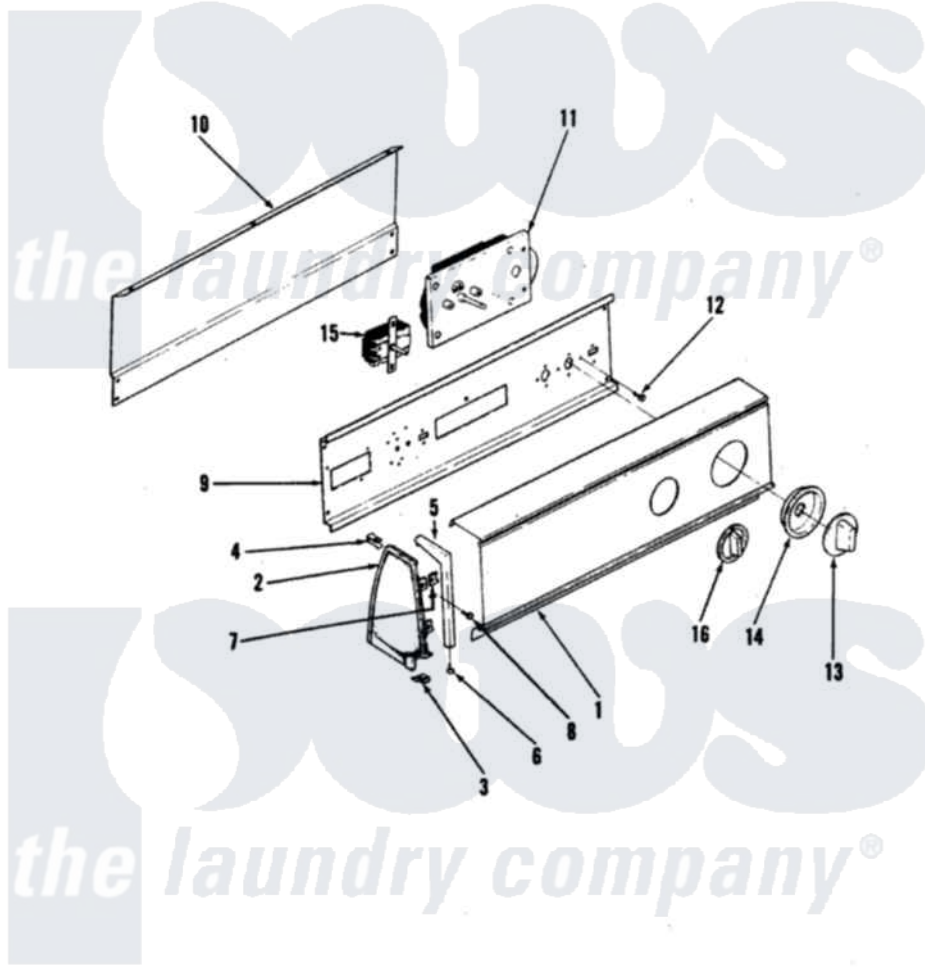

Norge DGL203AC 01 - CONTROL PANEL (ORIG. REV. A-D)

SECTION: BACKGUARD
 MODEL: DGL203C

Issue Date: 11/90

Norge Residential Norge DGL203AC Dryer Parts Parts Diagram 01 - CONTROL PANEL (ORIG. REV. A-D)
 Click on the part number to view part

Item	Original Part Number	Replaced By	Status	Part Description
1	53-1284			Control Panel
2	53-0264			RH Endcap
"	25-7649	910187		Screw
"	25-7702			Speedclip, End Cap To Control Panel
"	35-2487	21001451		Cap- End
"	35-2488	21001452		Cap- End
"	53-0265			LH Endcap
3	25-7697	25-2219		Screw
"	25-7851			Speedclip, End Cap To Top
4	25-7852			Speedclip, Rr Shld To End Cap
"	25-7435	33002917		Screw, No.10-16
5	53-0278		Not Available	TRIM, END CAP (LT)
"	53-0277		Not Available	TRIM, END CAP (RT)
6	25-7760			Screw
7	25-7702			Speedclip, End Cap To Control

	25-1192			Panel
8	25-3092	90767		Screw, 8A X 3/8 HeX Washer Head Tapping
9	53-1676			Shield, Control
"	53-0365	53-1676		Shield, Control
10	25-3092	90767		Screw, 8A X 3/8 HeX Washer Head Tapping
"	25-3457			Screw, Sems
"	35-2688	21001460		Shield, Rear
"	53-0268	21001460		Shield, Rear
11	53-0635		Not Available	TIMER MOTOR
"	53-1303		Not Available	TIMER
"	53-1758			Timer
12	25-7435	33002917		Screw, No.10-16
"	25-0205	216412		Screw, Bracket To Timer
"	53-1530	31001219		Knob Ski
13	53-1290		Not Available	SKIRT, TIMER
14	53-1289		Not Available	KNOB TIMER
15	25-3092	90767		Screw, 8A X 3/8 HeX Washer Head Tapping
"	53-1265		Not Available	ROTARY SWITCH
16	63-6731	53-1639		Buzzer Assembly
"	35-2186		Not Available	KNOB, SELECTOR
17	53-1447		Not Available	MANUAL, USE & CARE
"	63-5577		Not Available	MANUAL, USE & CARE