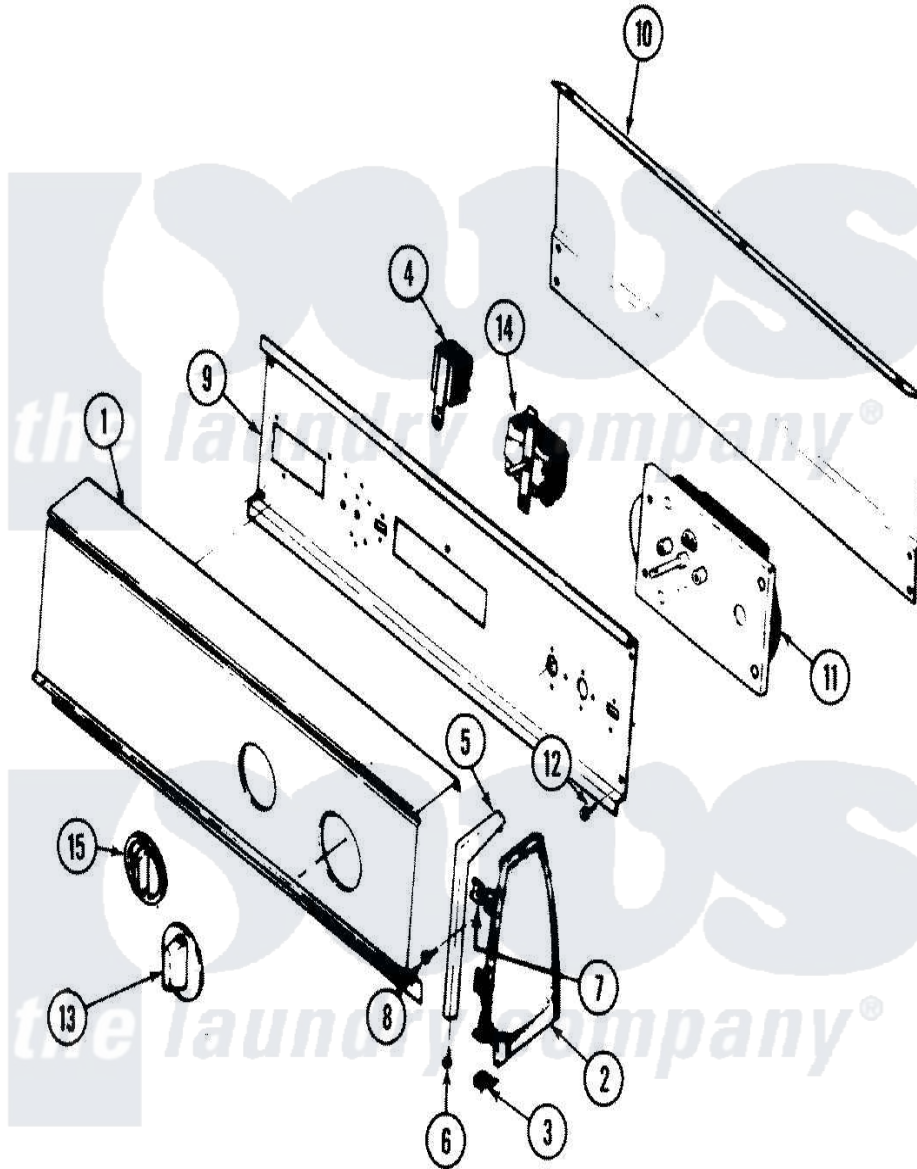

# Norge DGL203AC 02 - CONTROL PANEL (REV. E)

Norge Residential Norge DGL203AC Dryer Parts Parts Diagram 02 - CONTROL PANEL (REV. E)  
 Click on the part number to view part

Item	Original Part Number	Replaced By	Status	Part Description
1	<a href="#">53-1284</a>			Control Panel
2	35-2487	<a href="#">21001451</a>		Cap- End
"	25-7649	<a href="#">910187</a>		Screw
"	25-7697	<a href="#">25-2219</a>		Screw
"	<a href="#">25-7702</a>			Speedclip, End Cap To Control Panel
"	35-2488	<a href="#">21001452</a>		Cap- End
3	25-7697	<a href="#">25-2219</a>		Screw
"	<a href="#">25-7851</a>			Speedclip, End Cap To Top
4	25-3092	<a href="#">90767</a>		Screw, 8A X 3/8 HeX Washer Head Tapping
"	<a href="#">53-1639</a>			Buzzer Assembly
5	53-0278		Not Available	TRIM, END CAP (LT)
"	53-0277		Not Available	TRIM, END CAP (RT)
6	<a href="#">25-7760</a>			Screw
7	<a href="#">25-7702</a>			Speedclip, End Cap To Control Panel

8	25-3092	<a href="#">90767</a>	Screw, 8A X 3/8 HeX Washer Head Tapping
9	<a href="#">53-1676</a>		Shield, Control
10	35-2688	<a href="#">21001460</a>	Shield, Rear
11	<a href="#">53-1758</a>		Timer
12	25-7435	<a href="#">33002917</a>	Screw, No.10-16
13	53-1530	<a href="#">31001219</a>	Knob Ski
14	25-3092	<a href="#">90767</a>	Screw, 8A X 3/8 HeX Washer Head Tapping
"	53-0344	Not Available	SWITCH, TEMPERATURE
15	35-2186	Not Available	KNOB, SELECTOR
16	53-1447-2	Not Available	MANUAL, USE & CARE