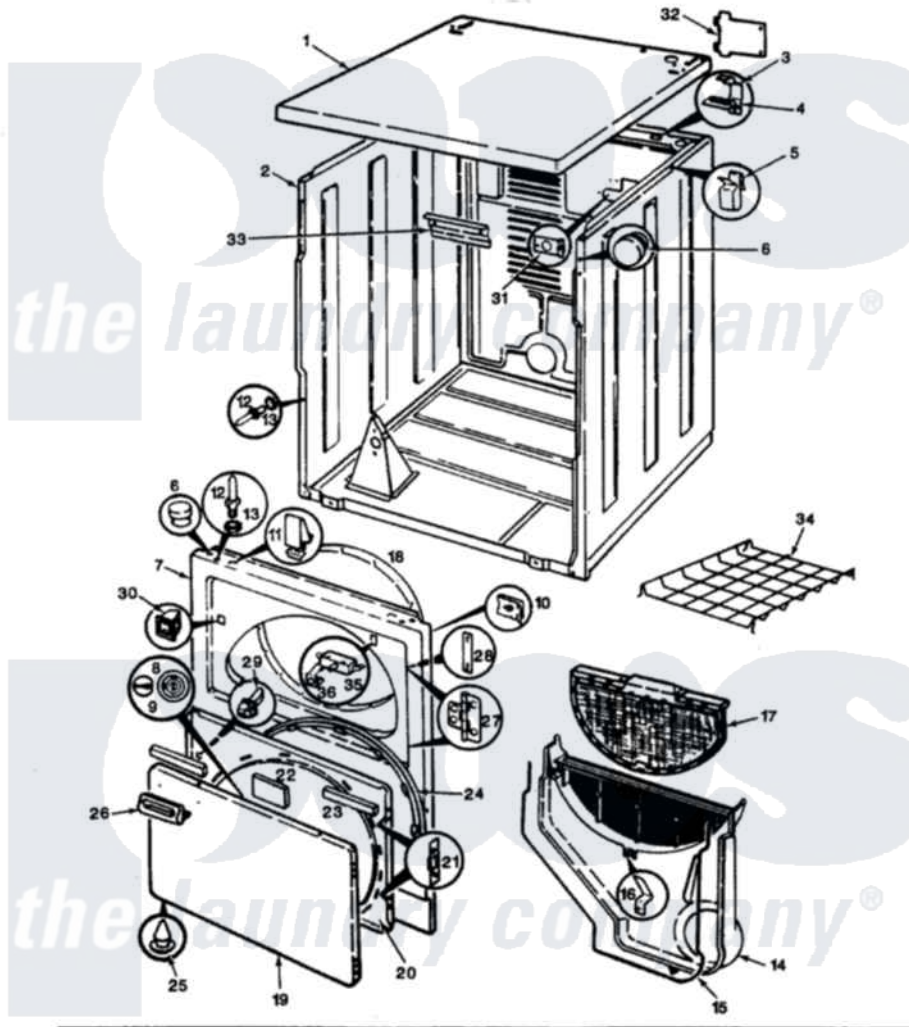

Norge DGL203AC 04 - EXTERIOR (ORIG. REV. A-D)

SECTION: EXTERIOR
MODEL: DGL203C

Issue Date: 11/90

Norge Residential Norge DGL203AC Dryer Parts Parts Diagram 04 - EXTERIOR (ORIG. REV. A-D)
Click on the part number to view part

Item	Original Part Number	Replaced By	Status	Part Description
1	53-1711-24	53-2435-24		Top, Cabinet
"	53-0314-24	53-2435-24		Top, Cabinet
2	53-1644-24	31001715		Cabinet And Base Assembly
"	53-0160-24	31001715		Cabinet And Base Assembly
3	63-5712			Hinge, Cabinet Top
4	25-3092	90767		Screw, 8A X 3/8 HeX Washer Head Tapping
"	33-0930			Pad, Top Hinge
5	25-3034			Clip, Wiring
6	33-2653			Bumper, Cabinet
7	53-0727-24		Not Available	PANEL, FRONT (ALM)GAS
8	53-0155		Not Available	PLUG, GAS ACCESS (WHT)
9	53-0156			Button, Gas Access
"	53-0162		Not Available	BUTTON, GAS ACCESS (ALM)
"	53-0593		Not Available	CHROME BUTTON
10	25-7820	489478		Screw, 8 X 1/2