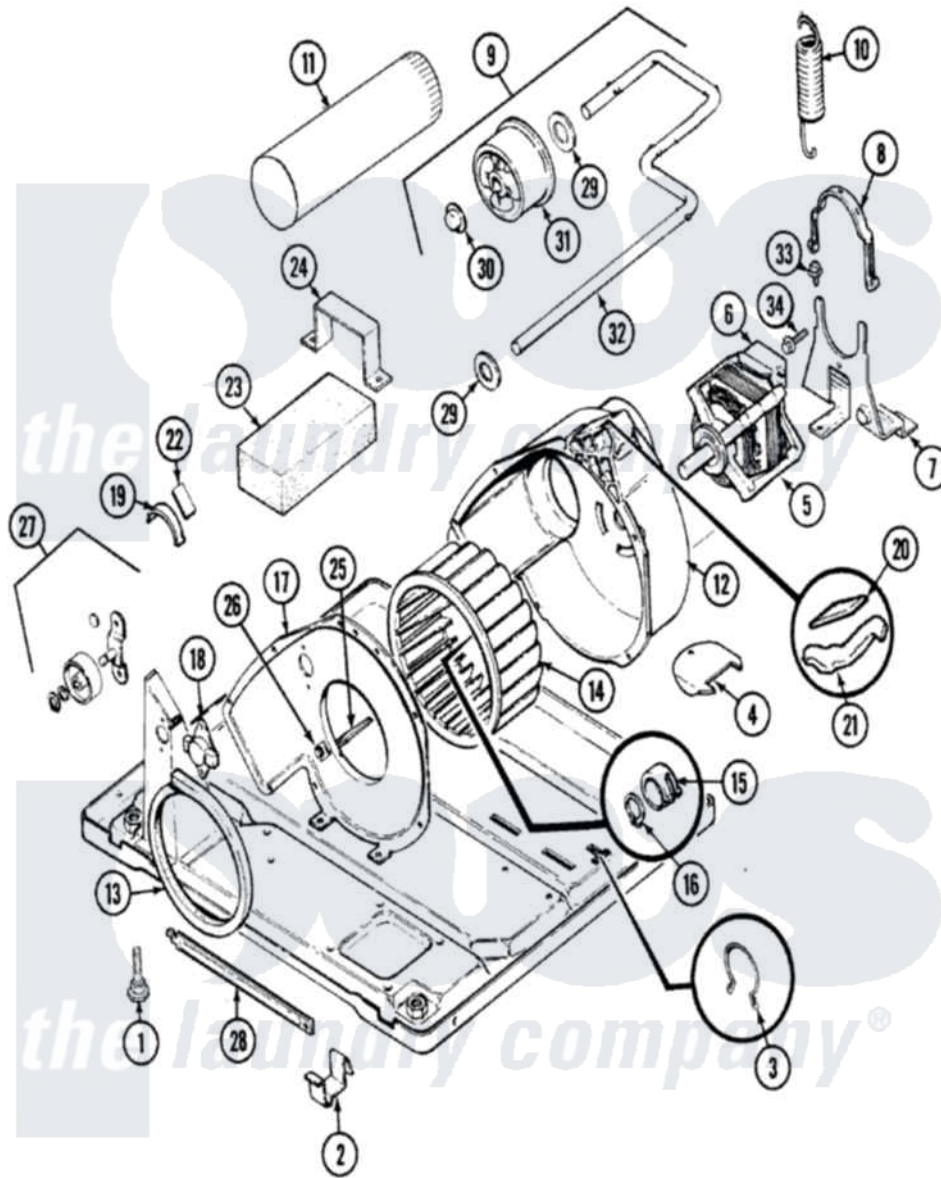

Norge DGL203AC 07 - MOTOR & DRIVE (REV. E)

Norge Residential Norge DGL203AC Dryer Parts Parts Diagram 07 - MOTOR & DRIVE (REV. E)
 Click on the part number to view part

Item	Original Part Number	Replaced By	Status	Part Description
1	63-5834		Not Available	LEG, LEVELING
2	53-0120			Clip, Front Panel
3	25-7027	16515		Clip
4	25-7741	W10116760		Screw
"	53-0153		Not Available	SHIELD, WIRING
5	53-2275	W10410996		Motor-Drive
"	53-1080	341241		Belt
6	53-0693	53-0332		Motor Switch
7	25-7811		Not Available	SCREW
"	53-1932	31001570		Bracket, Motor
8	53-0214	660658		Clamp, Motor Mounting 343481 685441
9	53-2287			Idler Assembly
10	53-2209	31001465		Spring, Idler
11	25-2134	W10116760		Screw
"	53-0134			Duct, Exhaust
12	53-1801			Housing, Blower

13	53-0203	12001324	Duct Kit, Collector
14	53-0106		Blower Wheel
15	25-7823	312967	Clamp, Blower Housing
16	25-7855		Ring, Retaining
17	53-1933		Not Available
	53-1933		COVER, BLOWER HOUSING
"	25-7807	33002917	Screw, No.10-16
18	25-2134	W10116760	Screw
"	53-1107		Thermostat, Control
"	53-0170		Not Available
	53-0170		THERMOSTAT, LO-LIMIT (120/110)
19	53-0185	31001470	Glide, Tumbler
"	LA-1006		Glide Kit, Tumbler
20	53-0724	31001356	Pad, Glide
21	53-0183	31001469	Glide, Tumbler
22	LA-1008		Rr Roller Kit
"	53-1684	31001356	Pad, Glide
23	53-0645		Not Available
	53-0645		COUNTERWEIGHT
24	25-7732	681414	Screw, 10AB X 1/2
"	53-0644		Not Available
	53-0644		BRACKET
25	53-1026		Guide, Vane Inlet
26	25-3457		Screw, Sems
27	LA-1007	12002126	Reinforcement Brace/Glide Kit
28	LA-2010	53-1625	Brace, Tumbler Support
29	25-7815		Washer
30	25-7957		Pushnut
31	53-1628	31001344	Pulley, Idler
32	53-2250	53-2287	Idler Assembly
33	25-7699		Not Available
	25-7699		STRAIN RELIEF
34	25-7674		Screw