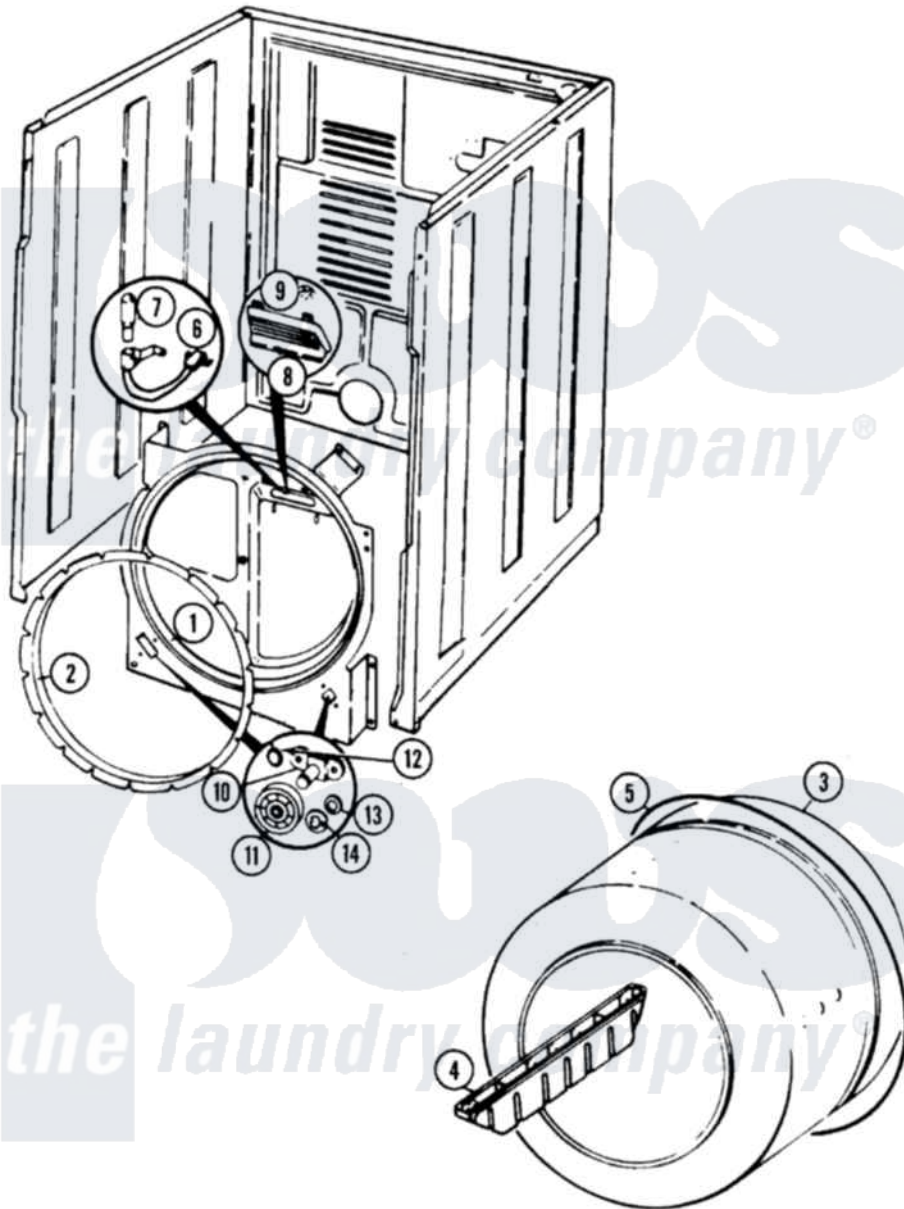

Norge DGL203AC 08 - TUMBLER (REV. E)

Norge Residential Norge DGL203AC Dryer Parts Parts Diagram 08 - TUMBLER (REV. E)
 Click on the part number to view part

Item	Original Part Number	Replaced By	Status	Part Description
1	53-0175	LA-1054		Dryer Bulkhead Kit
"	25-7733	681414		Screw, 10AB X 1/2
2	53-0282	31001637		Seal Assembly, Cylinder Front
3	53-0178	53-1250		Cylinder
4	25-7759	3196164		Screw
"	53-0117		Not Available	BAFFLE, GRAY
5	53-1589	341241		Belt
6	25-3457			Screw, Sems
"	53-1580			Receptacle Assembly
7	53-0570	A3167501		Lamp Oven, Int.
8	53-0174			Lens, Bulb
9	25-3562	3195558		Nut
10	53-0197			Support Assembly-Cylinder Rear
"	25-7101	3351614		Screw, Gearcase Cover Mounting
11	53-0642	31001096		Roller

12	25-7813	Spacer
13	25-7814	Washer
14	LA-1008	Rr Roller Kit
"	25-7854	Ring, Retaining