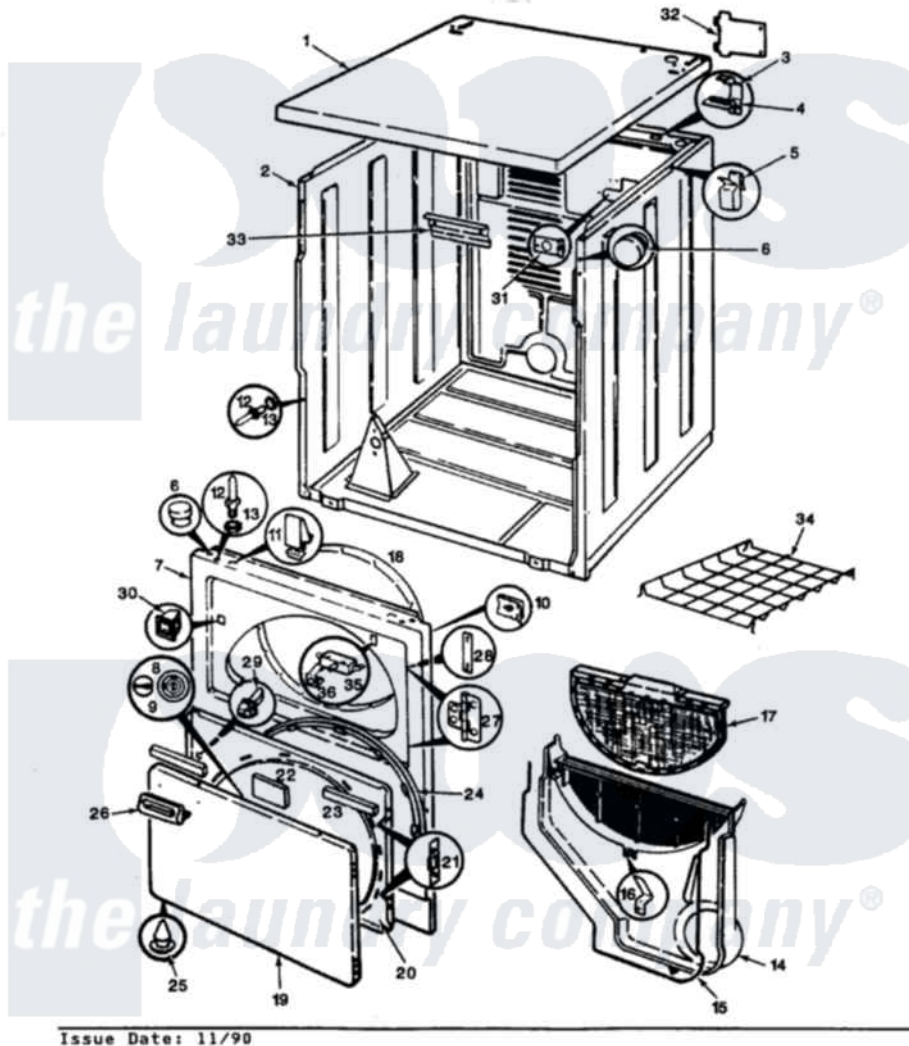

# Norge DGL203HC 03 - EXTERIOR (ORIG. REV. A-D)

SECTION: EXTERIOR  
MODEL: DGL203C

Issue Date: 11/90

Norge Residential Norge DGL203HC Dryer Parts Parts Diagram 03 - EXTERIOR (ORIG. REV. A-D)  
Click on the part number to view part

Item	Original Part Number	Replaced By	Status	Part Description
1	53-1711-25		Not Available	CABINET TOP (DRYER)
"	53-0314-25		Not Available	CABINET TOP
2	53-1644-25		Not Available	CABINET & BASE ASSY.(WHT)
"	53-0160-25		Not Available	CABINET ASM
3	<a href="#">63-5712</a>			Hinge, Cabinet Top
4	25-3092	<a href="#">90767</a>		Screw, 8A X 3/8 HeX Washer Head Tapping
"	<a href="#">33-0930</a>			Pad, Top Hinge
5	<a href="#">25-3034</a>			Clip, Wiring
6	<a href="#">33-2653</a>			Bumper, Cabinet
7	53-0727-25		Not Available	PANEL, FRONT (H WHT)GAS
8	53-0155		Not Available	PLUG, GAS ACCESS (WHT)
9	<a href="#">53-0156</a>			Button, Gas Access
"	53-0162		Not Available	BUTTON, GAS ACCESS (ALM)
"	53-0593		Not Available	CHROME BUTTON