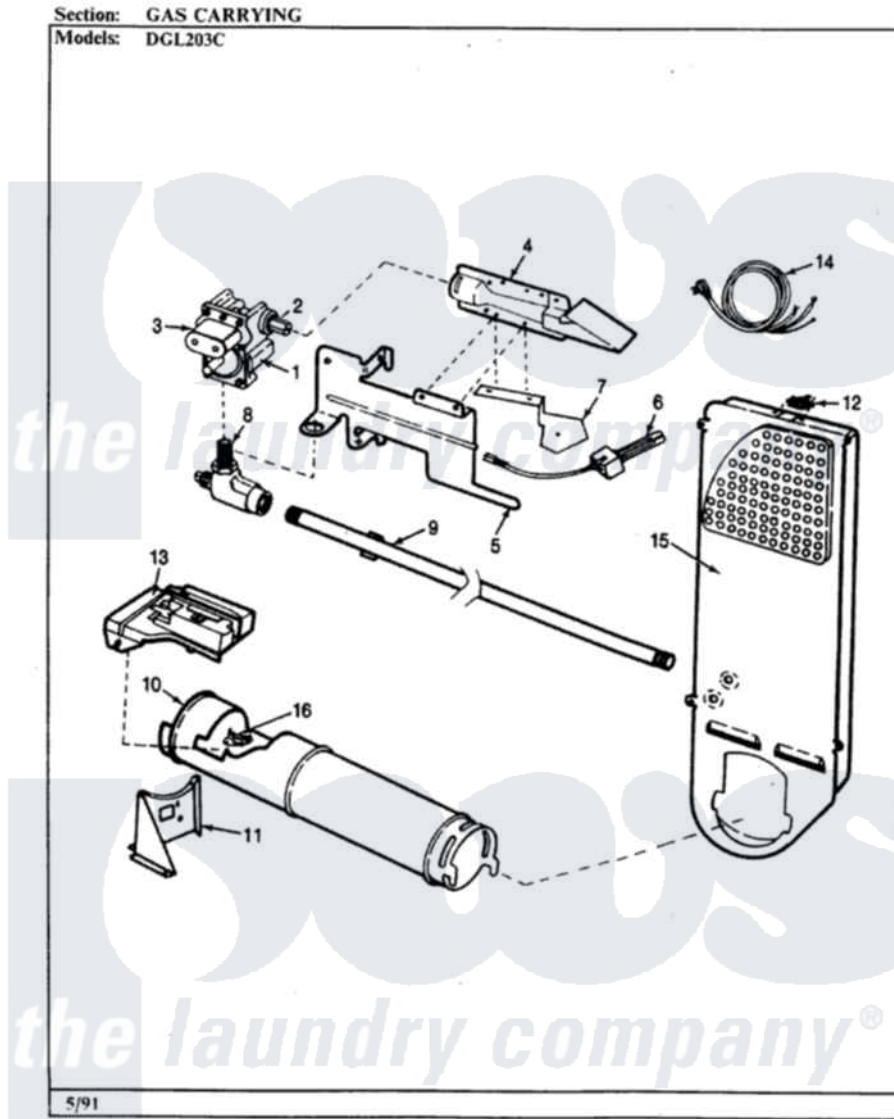

Norge DGL203HC 04 - GAS CARRYING (ORIG. REV. A-D)

Norge Residential Norge DGL203HC Dryer Parts Parts Diagram 04 - GAS CARRYING (ORIG. REV. A-D)
Click on the part number to view part

Item	Original Part Number	Replaced By	Status	Part Description
1	53-0194	306176		Valve, Gas
2	63-3570			Burner Orifice
3	63-6615	279834		Coil-Valve
"	63-6614	279834		Coil-Valve
4	63-6682	31001784		Burner
5	25-7741	W10116760		Screw
"	25-7741	W10116760		Screw
"	53-0140			Mtg Bracket
6	53-0689	31001556		Igniter
7	25-3034			Clip, Wiring
"	25-7744	8281196		Screw
"	25-2134	W10116760		Screw
"	53-0686		Not Available	BRACKET
8	53-0101	31001042		Valve, Gas Shut Off
9	53-0173	31001777		Main Gas L
10	53-1884			Housing, Heater

"	25-3032		Not Available	WIRING CLIP
"	53-0138		Not Available	HEATER HOUSING
11	25-3092	90767		Screw, 8A X 3/8 HeX Washer Head Tapping
"	25-7741	W10116760		Screw
"	53-0139		Not Available	HEATER SUPPORT
12	25-0168			Screw
"	53-0143	LA-1053		Fuse Kit, Thermal
13	25-7741	W10116760		Screw
"	25-3092	90767		Screw, 8A X 3/8 HeX Washer Head Tapping
"	63-5013	338906		Radiant, Sensor
"	25-2134	W10116760		Screw
14	63-6259	31001547		Cord, Power
15	53-0169		Not Available	INLET AIR DUCT
16	63-6766			Conversion Kit
"	53-1096	LA-1053		Fuse Kit, Thermal