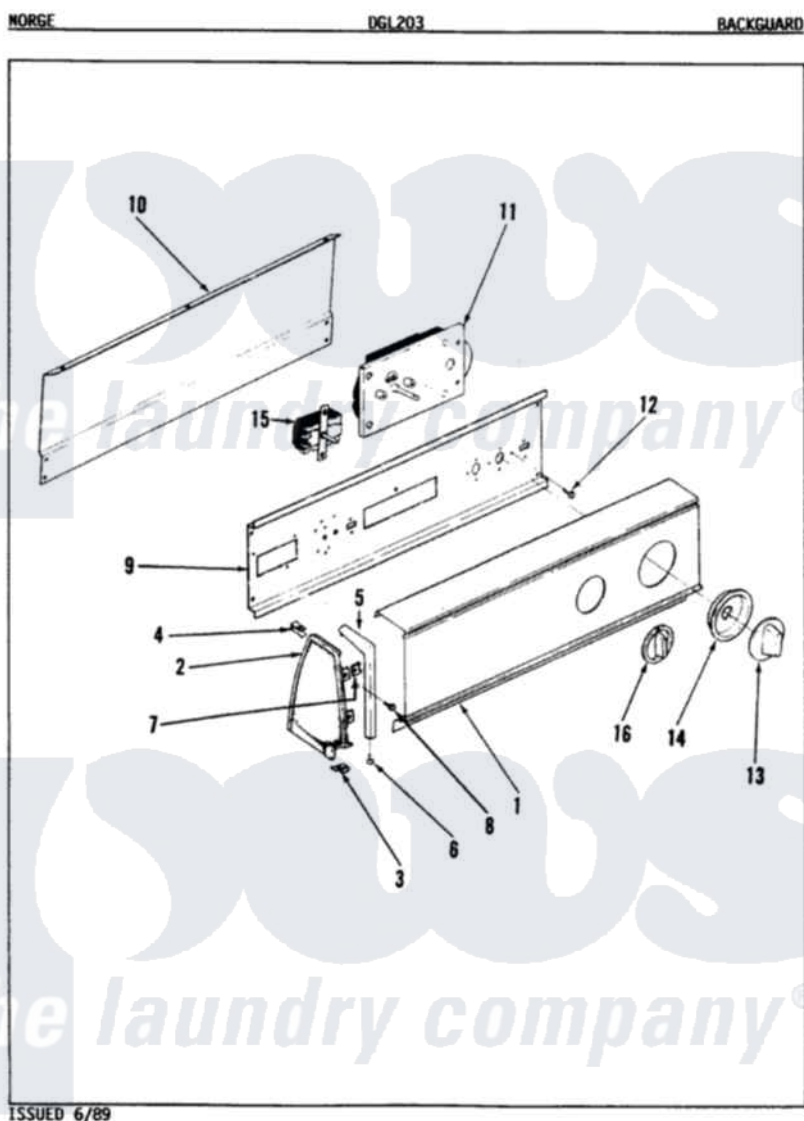

Norge DGL203W 01 - CONTROL PANEL (REV. E-G)

Norge Residential Norge DGL203W Dryer Parts Parts Diagram 01 - CONTROL PANEL (REV. E-G)
 Click on the part number to view part

Item	Original Part Number	Replaced By	Status	Part Description
1	53-1284			Control Panel
2	35-2488	21001452		Cap- End
"	25-7649	910187		Screw
"	25-7702			Speedclip, End Cap To Control Panel
"	35-2487	21001451		Cap- End
3	25-7851			Speedclip, End Cap To Top
"	25-7697	25-2219		Screw
4	25-7435	33002917		Screw, No.10-16
5	53-0277		Not Available	TRIM, END CAP (RT)
"	53-0278		Not Available	TRIM, END CAP (LT)
6	25-7760			Screw
7	25-7702			Speedclip, End Cap To Control Panel
8	25-3092	90767		Screw, 8A X 3/8 HeX Washer Head Tapping
9	53-1676			Shield, Control

10	35-2688	21001460	Shield, Rear
"	25-3457		Screw, Sems
"	25-3092	90767	Screw, 8A X 3/8 HeX Washer Head Tapping
11	53-1303		Not Available
"	53-1758		TIMER
"	63-6752		Not Available
12	25-0205	216412	Screw, Bracket To Timer
"	25-7435	33002917	Screw, No.10-16
13	53-1290		Not Available
14	53-1530	31001219	SKIRT, TIMER
15	25-3092	90767	Knob Ski
"	53-1265		Not Available
16	35-2186		Not Available
"	63-6731	53-1639	Screw, 8A X 3/8 HeX Washer Head Tapping
17	53-1447-2		Not Available
"	63-5577		Not Available
"	53-1447		Not Available