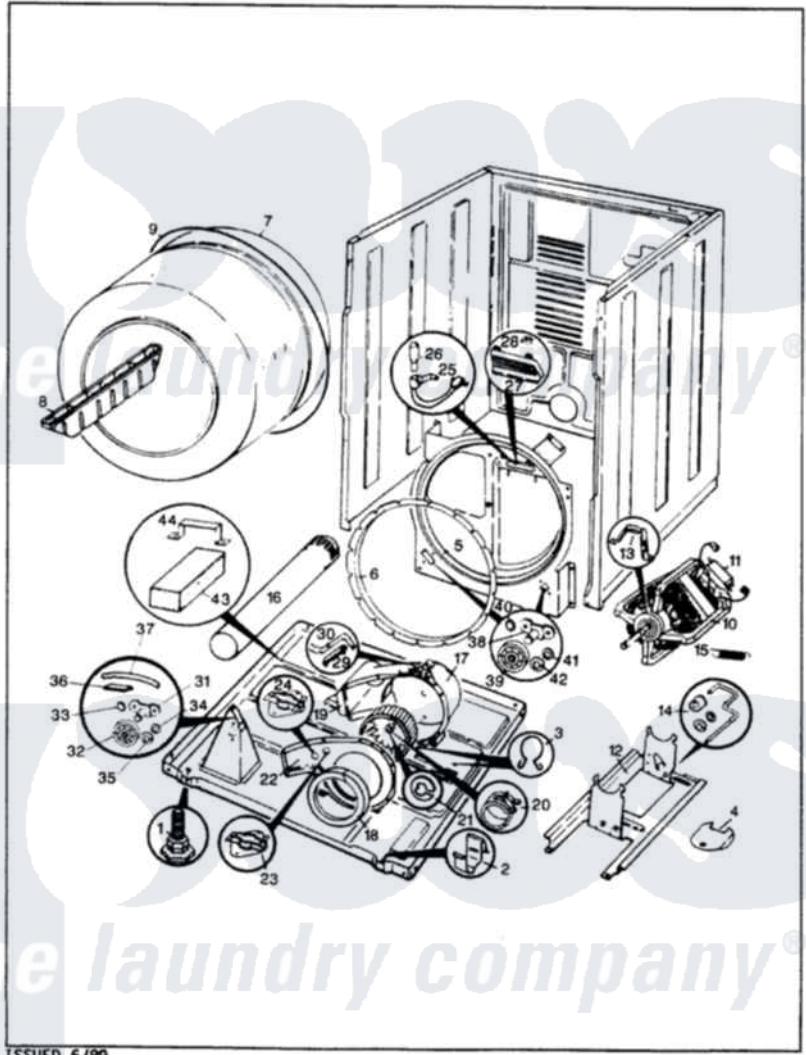

Norge DGL203W 02 - CYLINDER & DRIVE (REV.E-G)

NORGE DGL203 CYLINDER & DRIVE

ISSUED 6/89

Norge Residential Norge DGL203W Dryer Parts Parts Diagram 02 - CYLINDER & DRIVE (REV.E-G)
 Click on the part number to view part

Item	Original Part Number	Replaced By	Status	Part Description
1	63-5834		Not Available	LEG, LEVELING
2	53-0120			Clip, Front Panel
3	25-7027	16515		Clip
4	25-7741	W10116760		Screw
"	53-0153		Not Available	SHIELD, WIRING
5	53-0175	LA-1054		Dryer Bulkhead Kit
"	25-7733	681414		Screw, 10AB X 1/2
6	53-0282	31001637		Seal Assembly, Cylinder Front
7	53-0178	53-1250		Cylinder
8	53-0117		Not Available	BAFFLE, GRAY
"	25-7759	3196164		Screw
9	LA-1004			Motor Mtg. Kit
"	53-1080	341241		Belt
10	53-2275	W10410996		Motor-Drive
"	53-1041	LA-1004		Motor Mtg. Kit
11	53-0693	53-0332		Motor Switch