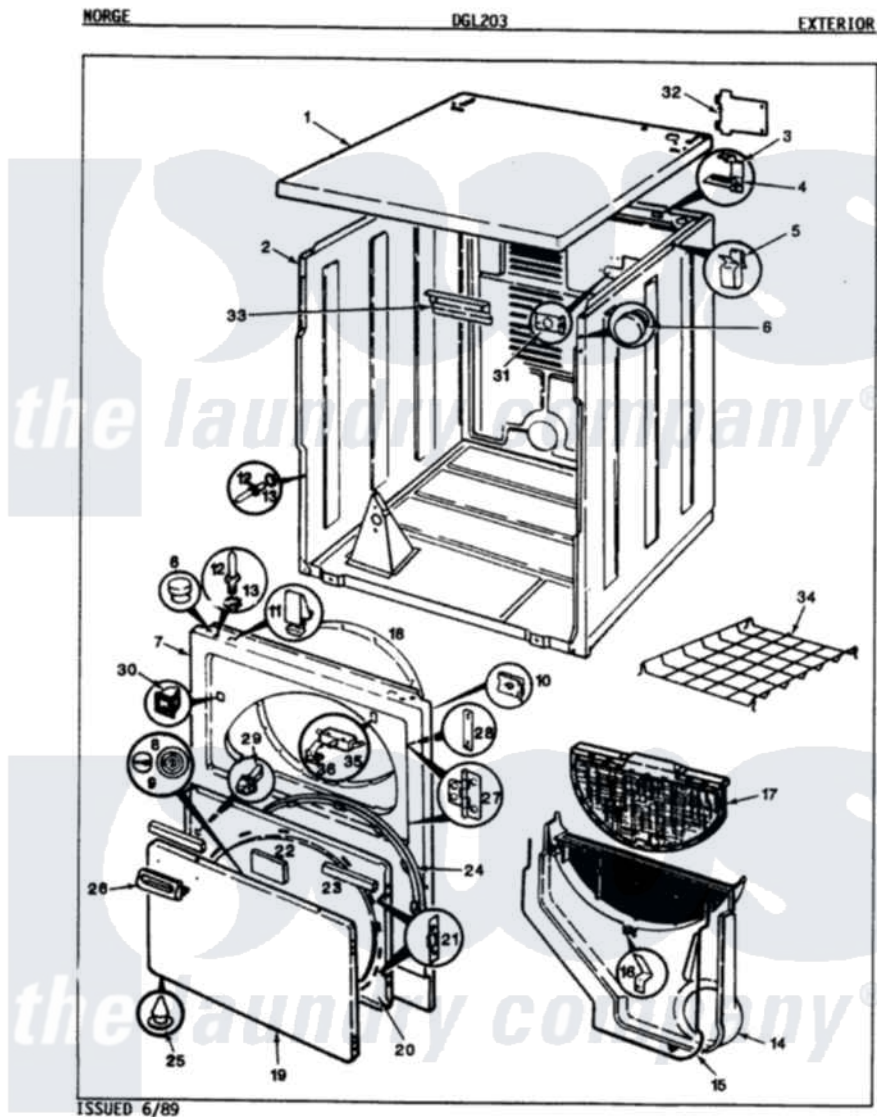

Norge DGL203W 03 - EXTERIOR (REV. E-G)

Norge Residential Norge DGL203W Dryer Parts Parts Diagram 03 - EXTERIOR (REV. E-G)
 Click on the part number to view part

Item	Original Part Number	Replaced By	Status	Part Description
1	53-1711		Not Available	CABINET TOP (DRYER)
2	53-0160	31001714		Cabinet And Base Assembly
3	63-5712			Hinge, Cabinet Top
4	33-0930			Pad, Top Hinge
"	25-3092	90767		Screw, 8A X 3/8 HeX Washer Head Tapping
5	25-3034			Clip, Wiring
6	33-2653			Bumper, Cabinet
7	53-0727	12001190		Panel Kit
8	53-0155		Not Available	PLUG, GAS ACCESS (WHT)
9	53-0156			Button, Gas Access
10	25-7817		Not Available	CLIP, U-TYPE
"	25-7820	489478		Screw, 8 X 1/2
11	25-7220			Clip, Cabinet Top
12	63-6148	53-0643		Pin, Locator
13	25-0224	3400029		Nut, Adapter Plate
"	53-0200			Sleeve, Locator Pin

14	25-7810	415013-35	Screw
"	53-1299	12001324	Duct Kit, Collector
15	53-0204		Seal
16	53-0123		Clip
17	53-0918		Filter, Lint
18	53-0282	31001637	Seal Assembly, Cylinder Front
19	53-0154		Panel, Outer Door
20	53-0740	Not Available	INNER DOOR
21	53-0119		Clip, Hinge
22	53-0251	53-1490	Door Pad
23	53-0252	53-1491	Door Pad
24	53-0112	31001529	Seal, Door
"	25-7770	3196169	Screw, Element
25	25-3534	25-7889	Plug Button
26	25-7810	415013-35	Screw
"	53-0928	53-0927	Handle, Door
27	25-7809		Screw, No.6-20 1/2 Flthd Torx
"	53-0122	53-1492	Hinge, Dryer Door
28	LA-1003		Door Catch Kit
"	53-0121	Not Available	TWIN NUT
29	73-0033	LA-1003	Door Catch Kit
30	53-0187	LA-1003	Door Catch Kit
31	25-7828	489483	Screw 10-32 X 1/2
"	53-0135	Not Available	SUPPORT, POWER CORD
32	25-7857	90767	Screw, 8A X 3/8 HeX Washer Head Tapping
"	53-0284		Cover, Terminal
33	25-3457		Screw, Sems
"	53-0133		Shield, Heat
34	W10124350	Not Available	NOT REQUIRED PART OR SEE NOTE NOT REQUIRED
"	LA-1005		Switch Kit
35	53-0148		Switch, Door
36	63-5990	31001319	Clip, Switch