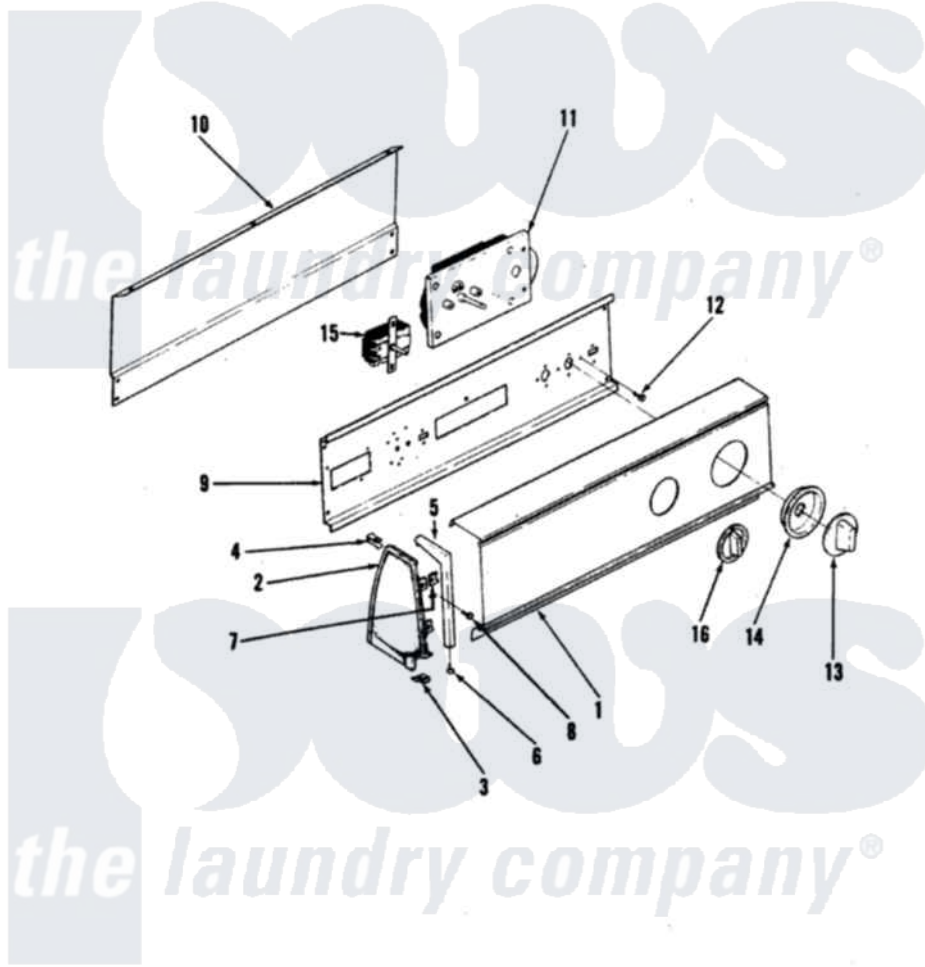

Norge DGL203WC 02 - CONTROL PANEL (ORIG. REV. A-D)

SECTION: BACKGUARD
 MODEL: DGL203C

Issue Date: 11/90

Norge Residential Norge DGL203WC Dryer Parts Parts Diagram 02 - CONTROL PANEL (ORIG. REV. A-D)
 Click on the part number to view part

Item	Original Part Number	Replaced By	Status	Part Description
1	53-1284			Control Panel
2	53-0264			RH Endcap
"	25-7649	910187		Screw
"	25-7702			Speedclip, End Cap To Control Panel
"	35-2487	21001451		Cap- End
"	35-2488	21001452		Cap- End
"	53-0265			LH Endcap
3	25-7697	25-2219		Screw
"	25-7851			Speedclip, End Cap To Top
4	25-7852			Speedclip, Rr Shld To End Cap
"	25-7435	33002917		Screw, No.10-16
5	53-0278		Not Available	TRIM, END CAP (LT)
"	53-0277		Not Available	TRIM, END CAP (RT)
6	25-7760			Screw
7	25-7702			Speedclip, End Cap To Control

	25-1192			Panel
8	25-3092	90767		Screw, 8A X 3/8 HeX Washer Head Tapping
9	53-1676			Shield, Control
"	53-0365	53-1676		Shield, Control
10	25-3092	90767		Screw, 8A X 3/8 HeX Washer Head Tapping
"	25-3457			Screw, Sems
"	35-2688	21001460		Shield, Rear
"	53-0268	21001460		Shield, Rear
11	53-0635		Not Available	TIMER MOTOR
"	53-1303		Not Available	TIMER
"	53-1758			Timer
12	25-7435	33002917		Screw, No.10-16
"	25-0205	216412		Screw, Bracket To Timer
"	53-1530	31001219		Knob Ski
13	53-1290		Not Available	SKIRT, TIMER
14	53-1289		Not Available	KNOB TIMER
15	25-3092	90767		Screw, 8A X 3/8 HeX Washer Head Tapping
"	53-1265		Not Available	ROTARY SWITCH
16	63-6731	53-1639		Buzzer Assembly
"	35-2186		Not Available	KNOB, SELECTOR
17	53-1447		Not Available	MANUAL, USE & CARE
"	63-5577		Not Available	MANUAL, USE & CARE