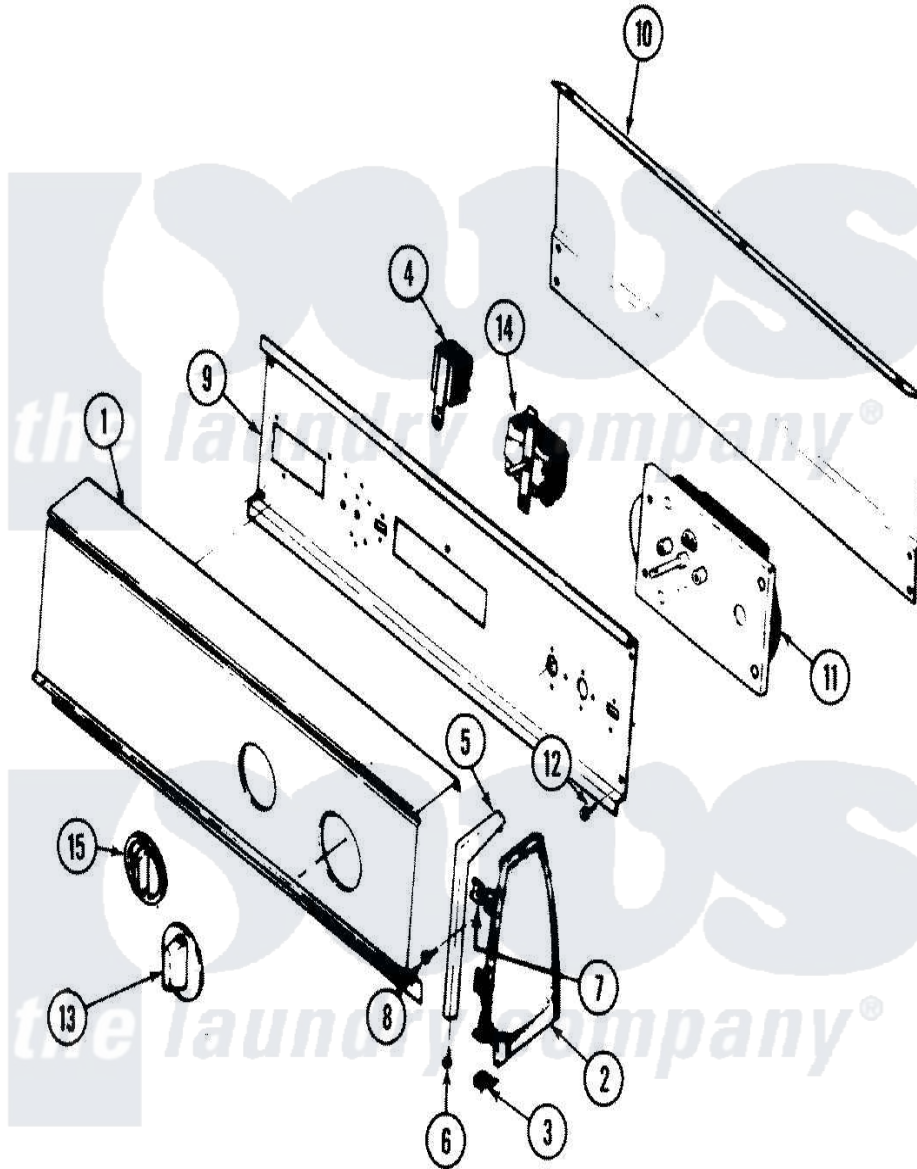

Norge DGL203WC 03 - CONTROL PANEL (REV. E)

Norge Residential Norge DGL203WC Dryer Parts Parts Diagram 03 - CONTROL PANEL (REV. E)
 Click on the part number to view part

Item	Original Part Number	Replaced By	Status	Part Description
1	53-1284			Control Panel
2	35-2487	21001451		Cap- End
"	25-7649	910187		Screw
"	25-7697	25-2219		Screw
"	25-7702			Speedclip, End Cap To Control Panel
"	35-2488	21001452		Cap- End
3	25-7697	25-2219		Screw
"	25-7851			Speedclip, End Cap To Top
4	25-3092	90767		Screw, 8A X 3/8 HeX Washer Head Tapping
"	53-1639			Buzzer Assembly
5	53-0278		Not Available	TRIM, END CAP (LT)
"	53-0277		Not Available	TRIM, END CAP (RT)
6	25-7760			Screw
7	25-7702			Speedclip, End Cap To Control Panel

8	25-3092	90767	Screw, 8A X 3/8 HeX Washer Head Tapping
9	53-1676		Shield, Control
10	35-2688	21001460	Shield, Rear
11	53-1758		Timer
12	25-7435	33002917	Screw, No.10-16
13	53-1530	31001219	Knob Ski
14	25-3092	90767	Screw, 8A X 3/8 HeX Washer Head Tapping
"	53-0344	Not Available	SWITCH, TEMPERATURE
15	35-2186	Not Available	KNOB, SELECTOR
16	53-1447-2	Not Available	MANUAL, USE & CARE