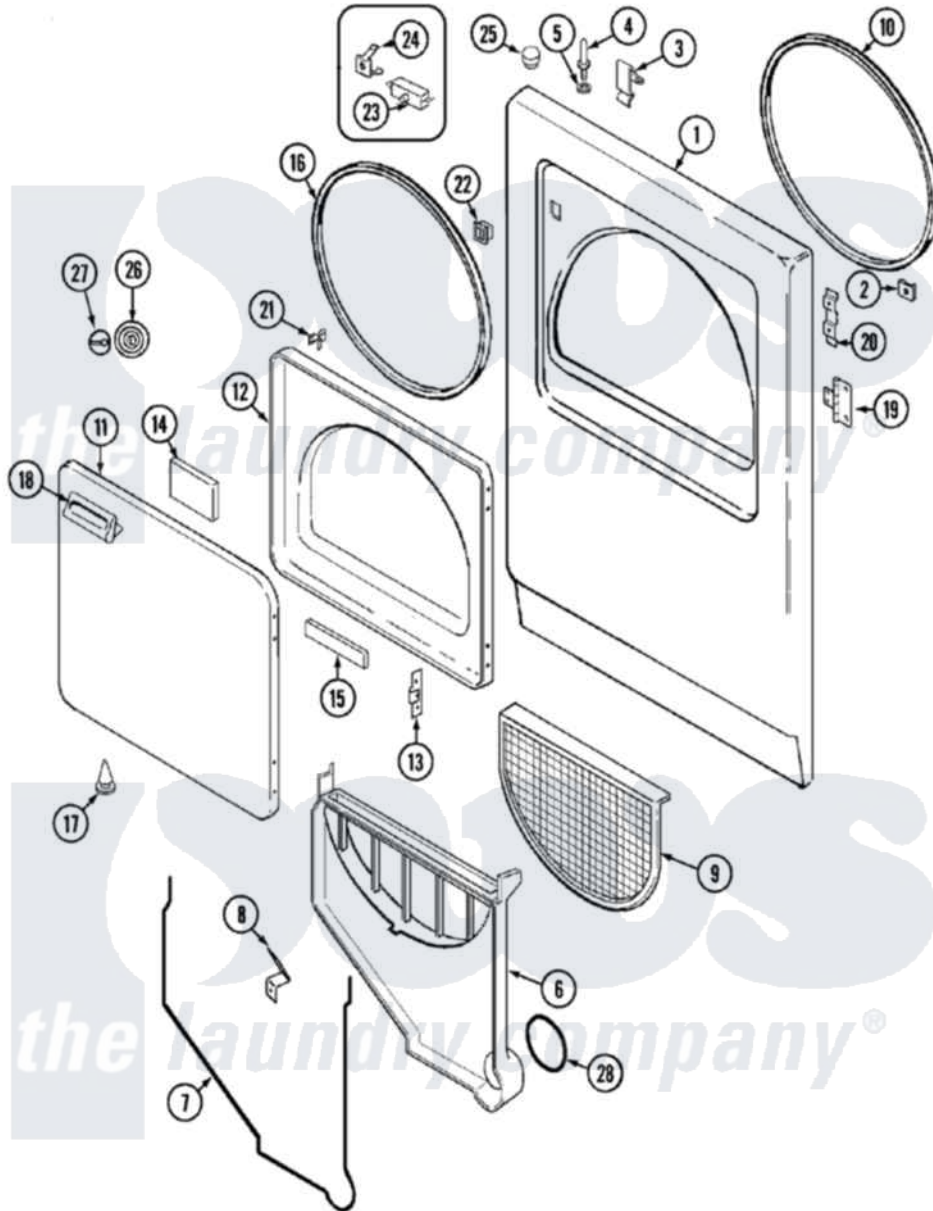

Norge DGL203WC 05 - DOOR (REV. E)

Norge Residential Norge DGL203WC Dryer Parts Parts Diagram 05 - DOOR (REV. E)
 Click on the part number to view part

Item	Original Part Number	Replaced By	Status	Part Description
1	53-0727	12001190		Panel Kit
2	25-7817		Not Available	CLIP, U-TYPE
"	25-7820	489478		Screw, 8 X 1/2
3	25-7220			Clip, Cabinet Top
4	63-6148	53-0643		Pin, Locator
5	53-0200			Sleeve, Locator Pin
"	25-0224	3400029		Nut, Adapter Plate
6	25-7810	415013-35		Screw
"	53-1299	12001324		Duct Kit, Collector
7	53-0204			Seal
8	53-0123			Clip
9	53-0918			Filter, Lint
10	53-0282	31001637		Seal Assembly, Cylinder Front
11	53-0154			Panel, Outer Door
12	53-0740		Not Available	INNER DOOR
13	53-0119			Clip, Hinge

14	53-0251	53-1490	Door Pad
15	53-0252	53-1491	Door Pad
16	25-7770	3196169	Screw, Element
"	53-0112	31001529	Seal, Door
17	25-3534	25-7889	Plug Button
18	25-7810	415013-35	Screw
"	53-0928	53-0927	Handle, Door
19	53-0122	53-1492	Hinge, Dryer Door
"	25-7809		Screw, No.6-20 1/2 Flthd Torx
20	53-0121	Not Available	TWIN NUT
"	LA-1003		Door Catch Kit
21	73-0033	LA-1003	Door Catch Kit
22	25-7828	489483	Screw 10-32 X 1/2
"	53-0187	LA-1003	Door Catch Kit
"	LA-1005		Switch Kit
23	53-0148		Switch, Door
24	63-5990	31001319	Clip, Switch
25	33-2653		Bumper, Cabinet
26	53-0155	Not Available	PLUG, GAS ACCESS (WHT)
27	53-0156		Button, Gas Access
28	53-0203	12001324	Duct Kit, Collector