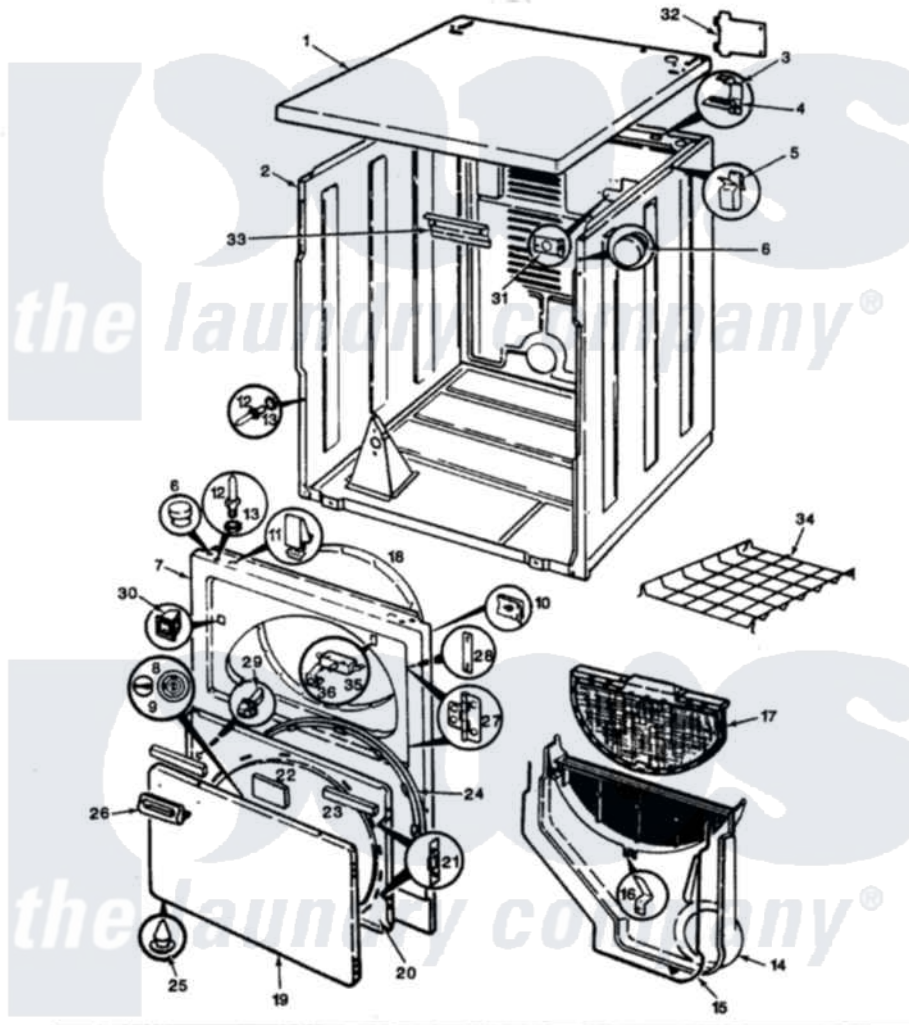

# Norge DGL203WC 06 - EXTERIOR (ORIG. REV. A-D)

SECTION: EXTERIOR  
MODEL: DGL203C

Issue Date: 11/90

Norge Residential Norge DGL203WC Dryer Parts Parts Diagram 06 - EXTERIOR (ORIG. REV. A-D)  
Click on the part number to view part

Item	Original Part Number	Replaced By	Status	Part Description
1	53-1711		Not Available	CABINET TOP (DRYER)
"	53-0314		Not Available	CABINET TOP
2	53-1644	<a href="#">31001714</a>		Cabinet And Base Assembly
"	53-0160	<a href="#">31001714</a>		Cabinet And Base Assembly
3	<a href="#">63-5712</a>			Hinge, Cabinet Top
4	25-3092	<a href="#">90767</a>		Screw, 8A X 3/8 HeX Washer Head Tapping
"	<a href="#">33-0930</a>			Pad, Top Hinge
5	<a href="#">25-3034</a>			Clip, Wiring
6	<a href="#">33-2653</a>			Bumper, Cabinet
7	53-0727	<a href="#">12001190</a>		Panel Kit
8	53-0155		Not Available	PLUG, GAS ACCESS (WHT)
9	<a href="#">53-0156</a>			Button, Gas Access
"	53-0162		Not Available	BUTTON, GAS ACCESS (ALM)
"	53-0593		Not Available	CHROME BUTTON
10	25-7820	<a href="#">489478</a>		Screw, 8 X 1/2