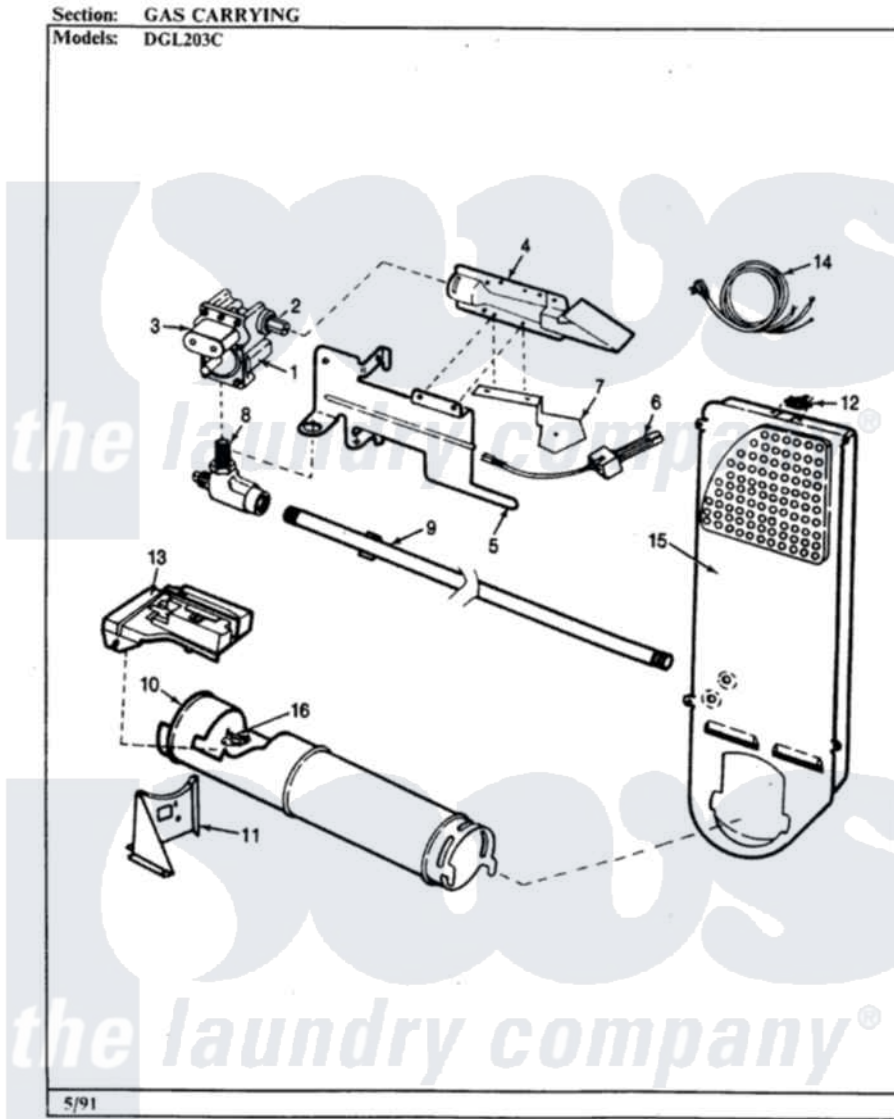

Norge DGL203WC 07 - GAS CARRYING (ORIG. REV. A-D)

Norge Residential Norge DGL203WC Dryer Parts Parts Diagram 07 - GAS CARRYING (ORIG. REV. A-D)
Click on the part number to view part

Item	Original Part Number	Replaced By	Status	Part Description
1	53-0194	306176		Valve, Gas
2	63-3570			Burner Orifice
3	63-6615	279834		Coil-Valve
"	63-6614	279834		Coil-Valve
4	63-6682	31001784		Burner
5	25-7741	W10116760		Screw
"	25-7741	W10116760		Screw
"	53-0140			Mtg Bracket
6	53-0689	31001556		Igniter
7	25-3034			Clip, Wiring
"	25-7744	8281196		Screw
"	25-2134	W10116760		Screw
"	53-0686		Not Available	BRACKET
8	53-0101	31001042		Valve, Gas Shut Off
9	53-0173	31001777		Main Gas L
10	53-1884			Housing, Heater

"	25-3032		Not Available	WIRING CLIP
"	53-0138		Not Available	HEATER HOUSING
11	25-3092	90767		Screw, 8A X 3/8 HeX Washer Head Tapping
"	25-7741	W10116760		Screw
"	53-0139		Not Available	HEATER SUPPORT
12	25-0168			Screw
"	53-0143	LA-1053		Fuse Kit, Thermal
13	25-7741	W10116760		Screw
"	25-3092	90767		Screw, 8A X 3/8 HeX Washer Head Tapping
"	63-5013	338906		Radiant, Sensor
"	25-2134	W10116760		Screw
14	63-6259	31001547		Cord, Power
15	53-0169		Not Available	INLET AIR DUCT
16	63-6766			Conversion Kit
"	53-1096	LA-1053		Fuse Kit, Thermal