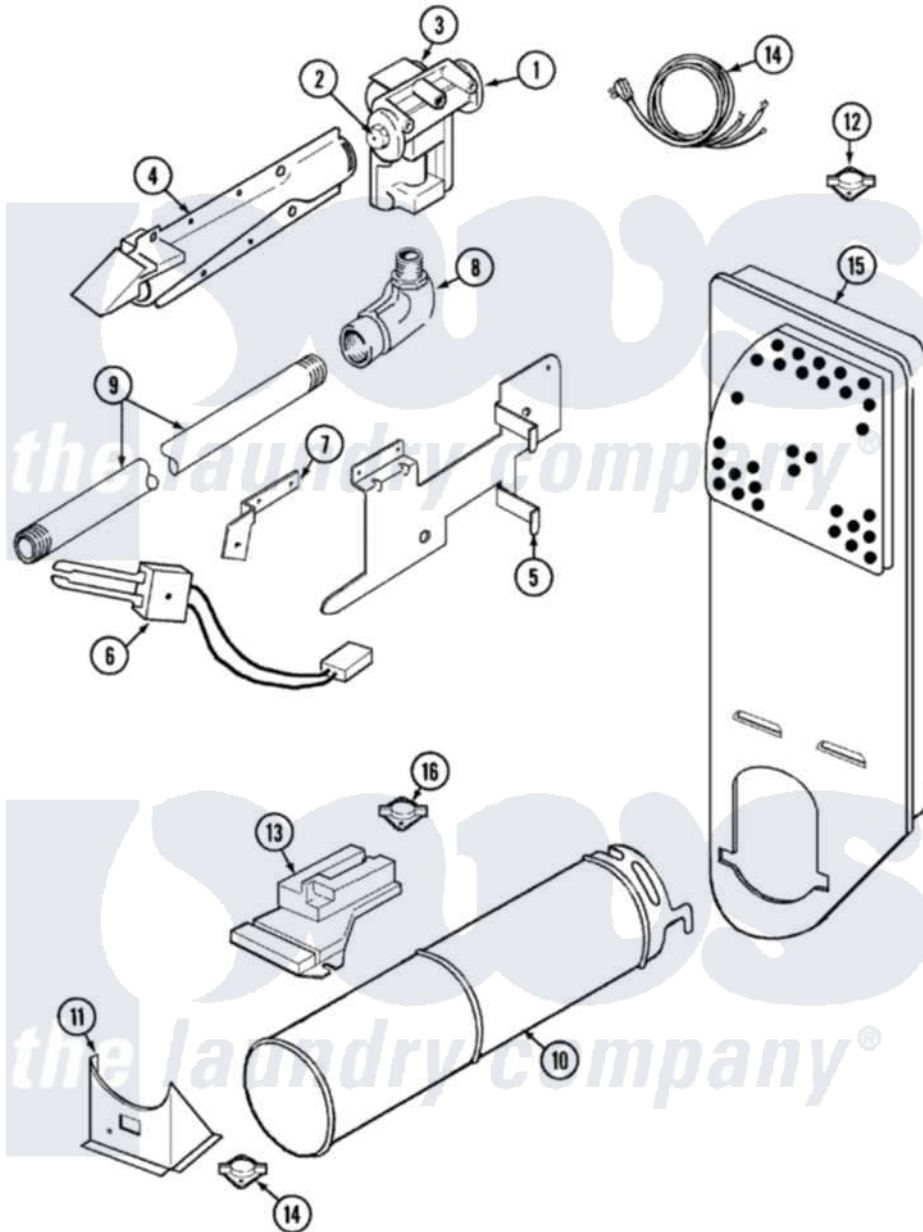

# Norge DGL203WC 08 - GAS CARRYING (REV. E)

Norge Residential Norge DGL203WC Dryer Parts Parts Diagram 08 - GAS CARRYING (REV. E)  
 Click on the part number to view part

Item	Original Part Number	Replaced By	Status	Part Description
1	53-0194	<a href="#">306176</a>		Valve, Gas
2	<a href="#">63-3570</a>			Burner Orifice
3	63-6615	<a href="#">279834</a>		Coil-Valve
4	63-6682	<a href="#">31001784</a>		Burner
5	25-7741	<a href="#">W10116760</a>		Screw
"	<a href="#">53-0140</a>			Mtg Bracket
6	53-0689	<a href="#">31001556</a>		Igniter
7	25-7744	<a href="#">8281196</a>		Screw
"	53-0686		Not Available	BRACKET
"	<a href="#">25-3034</a>			Clip, Wiring
"	25-2134	<a href="#">W10116760</a>		Screw
8	53-0101	<a href="#">31001042</a>		Valve, Gas Shut Off
9	53-0173	<a href="#">31001777</a>		Main Gas L
10	<a href="#">53-1884</a>			Housing, Heater
"	25-3032		Not Available	WIRING CLIP
11	25-7741	<a href="#">W10116760</a>		Screw

"	53-0139		Not Available	HEATER SUPPORT
"	25-3092	<a href="#">90767</a>		Screw, 8A X 3/8 HeX Washer Head Tapping
12	<a href="#">25-0168</a>			Screw
"	53-0143	<a href="#">LA-1053</a>		Fuse Kit, Thermal
13	25-7741	<a href="#">W10116760</a>		Screw
"	25-3092	<a href="#">90767</a>		Screw, 8A X 3/8 HeX Washer Head Tapping
"	63-5013	<a href="#">338906</a>		Radiant, Sensor
"	25-2134	<a href="#">W10116760</a>		Screw
14	63-6259	<a href="#">31001547</a>		Cord, Power
15	53-0169		Not Available	INLET AIR DUCT
16	<a href="#">LA-1053</a>			Fuse Kit, Thermal
"	53-1096	<a href="#">LA-1053</a>		Fuse Kit, Thermal
"	<a href="#">63-6766</a>			Conversion Kit