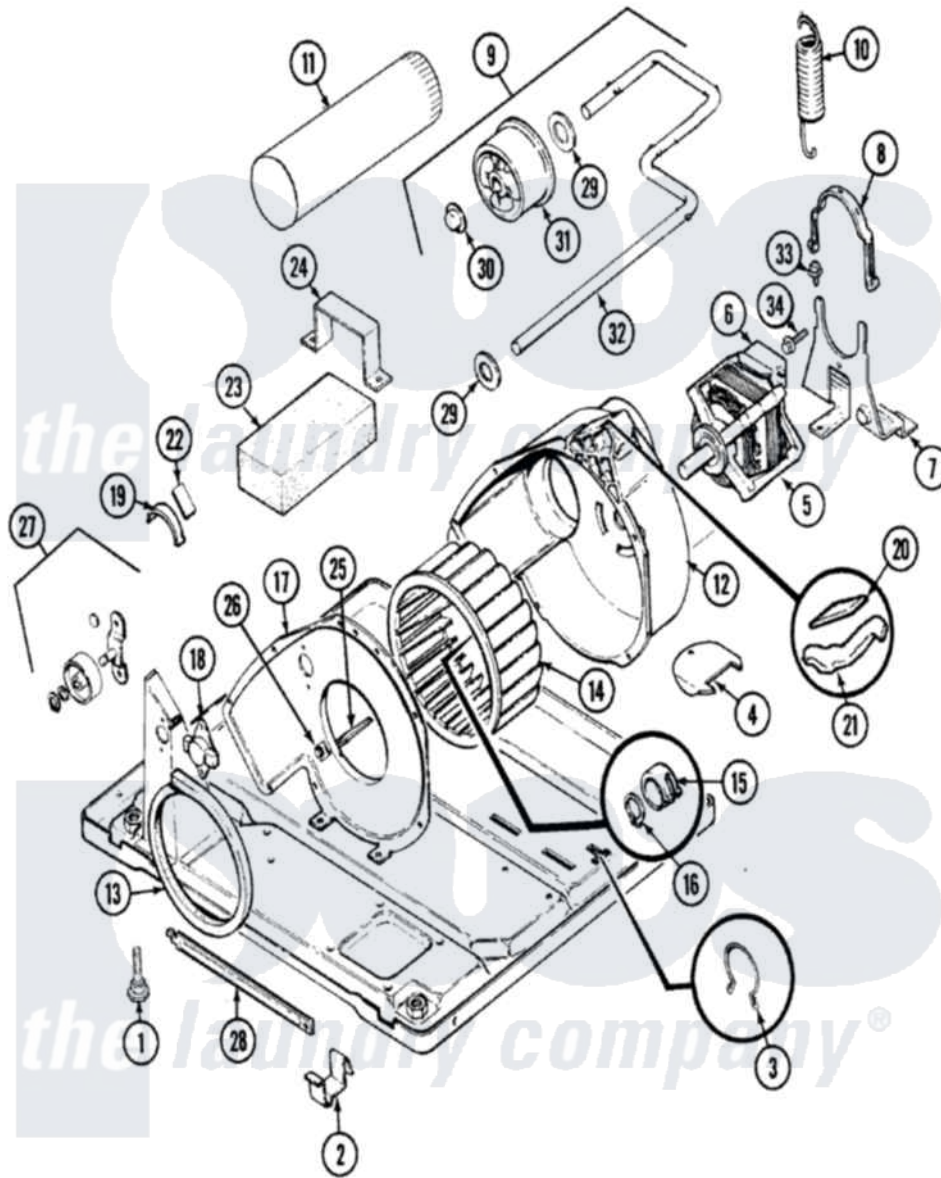

Norge DGL203WC 09 - MOTOR & DRIVE (REV. E)

Norge Residential Norge DGL203WC Dryer Parts Parts Diagram 09 - MOTOR & DRIVE (REV. E)
 Click on the part number to view part

Item	Original Part Number	Replaced By	Status	Part Description
1	63-5834		Not Available	LEG, LEVELING
2	53-0120			Clip, Front Panel
3	25-7027	16515		Clip
4	25-7741	W10116760		Screw
"	53-0153		Not Available	SHIELD, WIRING
5	53-2275	W10410996		Motor-Drive
"	53-1080	341241		Belt
6	53-0693	53-0332		Motor Switch
7	25-7811		Not Available	SCREW
"	53-1932	31001570		Bracket, Motor
8	53-0214	660658		Clamp, Motor Mounting 343481 685441
9	53-2287			Idler Assembly
10	53-2209	31001465		Spring, Idler
11	25-2134	W10116760		Screw
"	53-0134			Duct, Exhaust
12	53-1801			Housing, Blower

13	53-0203	12001324	Duct Kit, Collector
14	53-0106		Blower Wheel
15	25-7823	312967	Clamp, Blower Housing
16	25-7855		Ring, Retaining
17	53-1933		Not Available
	53-1933		COVER, BLOWER HOUSING
"	25-7807	33002917	Screw, No.10-16
18	25-2134	W10116760	Screw
"	53-1107		Thermostat, Control
"	53-0170		Not Available
	53-0170		THERMOSTAT, LO-LIMIT (120/110)
19	53-0185	31001470	Glide, Tumbler
"	LA-1006		Glide Kit, Tumbler
20	53-0724	31001356	Pad, Glide
21	53-0183	31001469	Glide, Tumbler
22	LA-1008		Rr Roller Kit
"	53-1684	31001356	Pad, Glide
23	53-0645		Not Available
	53-0645		COUNTERWEIGHT
24	25-7732	681414	Screw, 10AB X 1/2
"	53-0644		Not Available
	53-0644		BRACKET
25	53-1026		Guide, Vane Inlet
26	25-3457		Screw, Sems
27	LA-1007	12002126	Reinforcement Brace/Glide Kit
28	LA-2010	53-1625	Brace, Tumbler Support
29	25-7815		Washer
30	25-7957		Pushnut
31	53-1628	31001344	Pulley, Idler
32	53-2250	53-2287	Idler Assembly
33	25-7699		Not Available
	25-7699		STRAIN RELIEF
34	25-7674		Screw