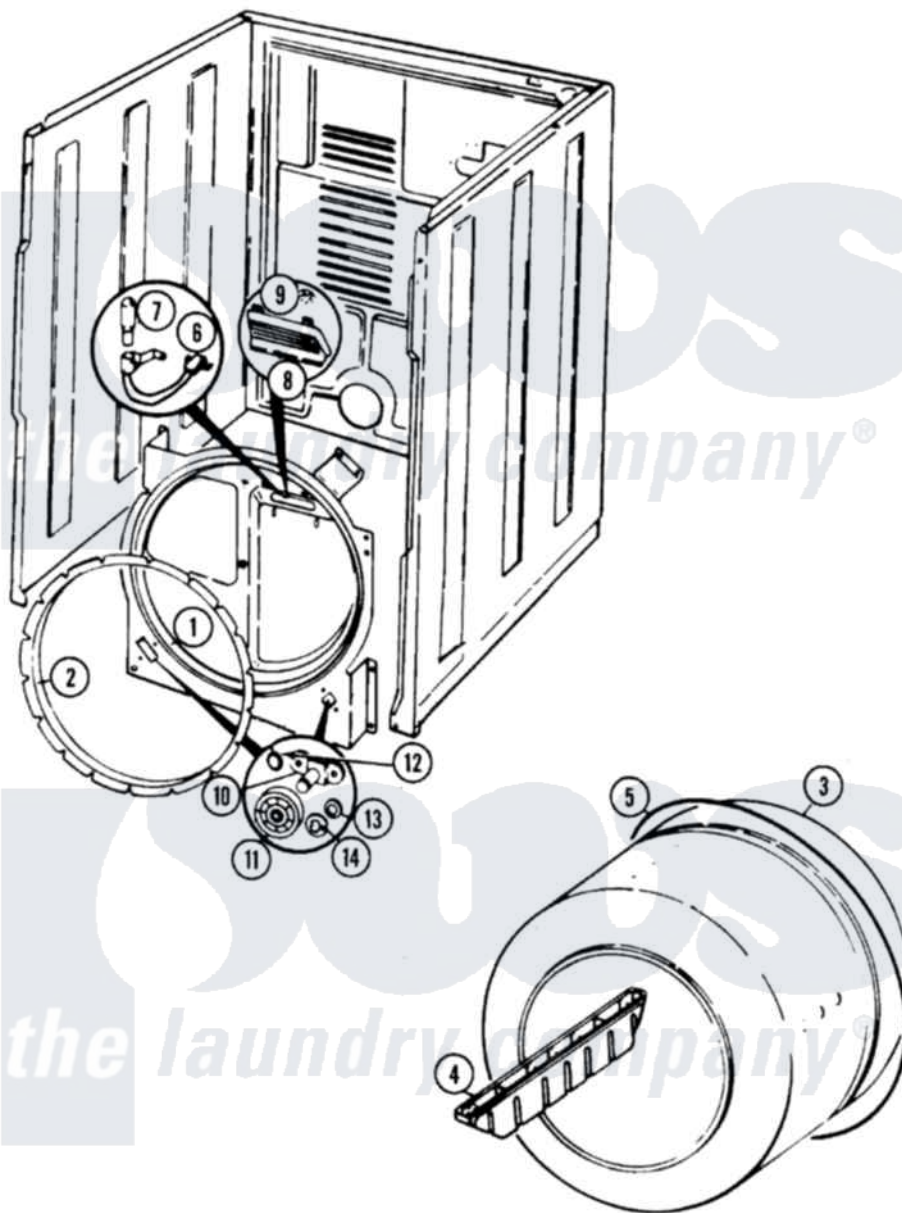

# Norge DGL203WC 10 - TUMBLER (REV. E)

Norge Residential Norge DGL203WC Dryer Parts Parts Diagram 10 - TUMBLER (REV. E)  
 Click on the part number to view part

Item	Original Part Number	Replaced By	Status	Part Description
1	53-0175	<a href="#">LA-1054</a>		Dryer Bulkhead Kit
"	25-7733	<a href="#">681414</a>		Screw, 10AB X 1/2
2	53-0282	<a href="#">31001637</a>		Seal Assembly, Cylinder Front
3	53-0178	<a href="#">53-1250</a>		Cylinder
4	25-7759	<a href="#">3196164</a>		Screw
"	53-0117		Not Available	BAFFLE, GRAY
5	53-1589	<a href="#">341241</a>		Belt
6	<a href="#">25-3457</a>			Screw, Sems
"	<a href="#">53-1580</a>			Receptacle Assembly
7	53-0570	<a href="#">A3167501</a>		Lamp Oven, Int.
8	<a href="#">53-0174</a>			Lens, Bulb
9	25-3562	<a href="#">3195558</a>		Nut
10	<a href="#">53-0197</a>			Support Assembly-Cylinder Rear
"	25-7101	<a href="#">3351614</a>		Screw, Gearcase Cover Mounting
11	53-0642	<a href="#">31001096</a>		Roller

12	<a href="#">25-7813</a>	Spacer
13	<a href="#">25-7814</a>	Washer
14	<a href="#">LA-1008</a>	Rr Roller Kit
"	<a href="#">25-7854</a>	Ring, Retaining