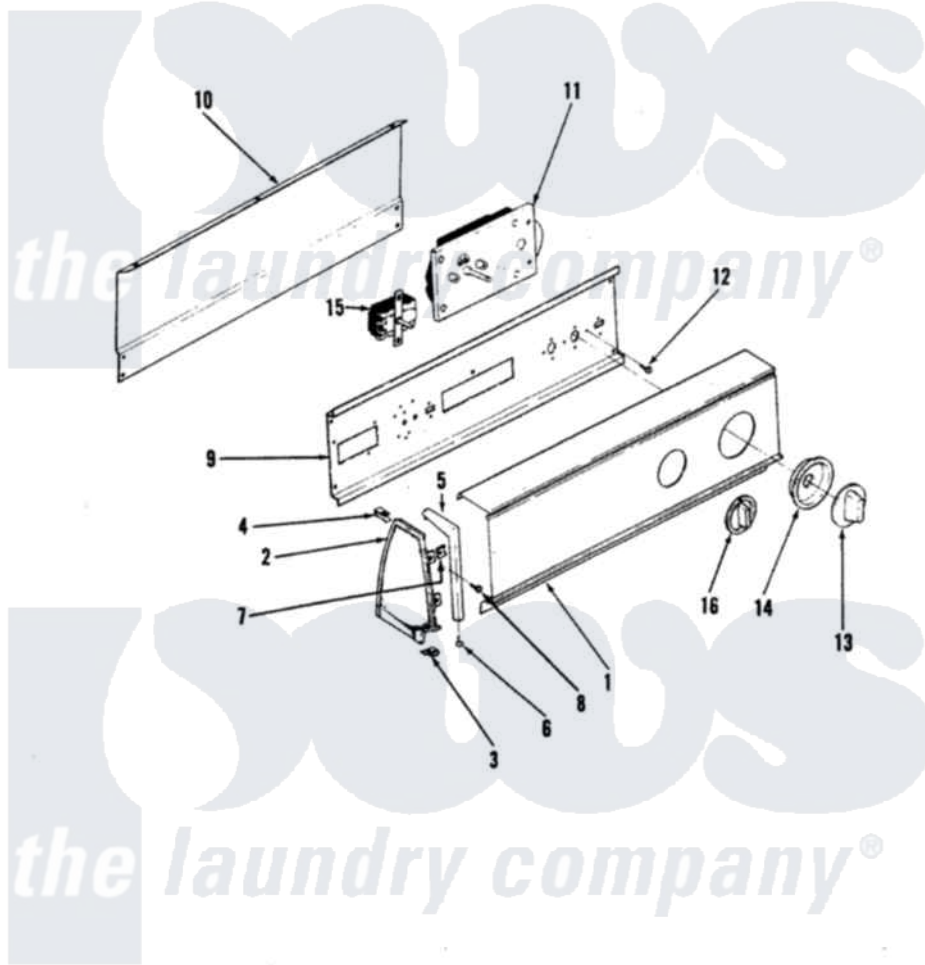

# Norge DGM202H 01 - CONTROL PANEL (REV. A-D)

SECTION: BACKGUARD  
 MODEL: DGM202

Issue Date: 6/90

Norge [Residential Norge DGM202H Dryer Parts](#) Parts Diagram 01 - CONTROL PANEL (REV. A-D)  
 Click on the part number to view part

Item	Original Part Number	Replaced By	Status	Part Description
1	53-2306		Not Available	CONTROL PANEL
"	53-1613		Not Available	CONTROL PANEL
2	35-2488	<a href="#">21001452</a>		Cap- End
"	25-7649	<a href="#">910187</a>		Screw
"	<a href="#">25-7702</a>			Speedclip, End Cap To Control Panel
"	35-2487	<a href="#">21001451</a>		Cap- End
"	<a href="#">53-0264</a>			RH Endcap
"	<a href="#">53-0265</a>			LH Endcap
3	<a href="#">25-7851</a>			Speedclip, End Cap To Top
"	25-7697	<a href="#">25-2219</a>		Screw
4	25-7435	<a href="#">33002917</a>		Screw, No.10-16
"	<a href="#">25-7852</a>			Speedclip, Rr Shld To End Cap
5	53-0280		Not Available	TRIM, END CAP (LT)
"	53-0279		Not Available	TRIM, END CAP (RT)
6	<a href="#">25-7760</a>			Screw

7	<a href="#">25-7702</a>		Speedclip, End Cap To Control Panel
8	25-3092	<a href="#">90767</a>	Screw, 8A X 3/8 HeX Washer Head Tapping
9	53-0365	<a href="#">53-1676</a>	Shield, Control
"	<a href="#">53-1676</a>		Shield, Control
10	25-3092	<a href="#">90767</a>	Screw, 8A X 3/8 HeX Washer Head Tapping
"	<a href="#">25-3457</a>		Screw, Sems
"	35-2688	<a href="#">21001460</a>	Shield, Rear
"	53-0268	<a href="#">21001460</a>	Shield, Rear
11	53-0635	Not Available	TIMER MOTOR
"	<a href="#">53-1547</a>		Timer
12	25-0205	<a href="#">216412</a>	Screw, Bracket To Timer
13	53-1290	Not Available	SKIRT, TIMER
14	53-1530	<a href="#">31001219</a>	Knob Ski
15	25-3092	<a href="#">90767</a>	Screw, 8A X 3/8 HeX Washer Head Tapping
"	53-1267	<a href="#">53-0456</a>	Switch, Selector
16	35-2168	Not Available	CONTROL PANEL
"	63-6731	<a href="#">53-1639</a>	Buzzer Assembly