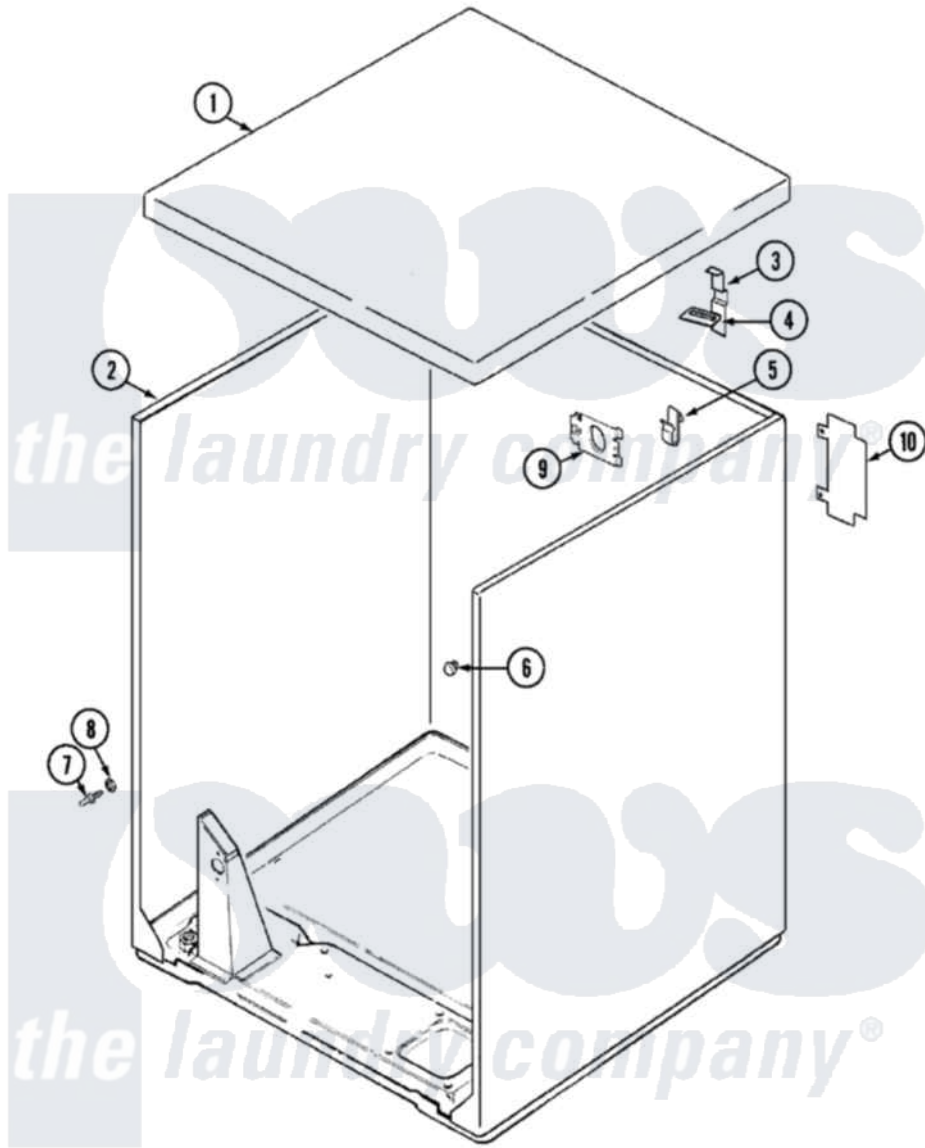

Norge DGM202W 01 - CABINET (REV. E)

Norge Residential Norge DGM202W Dryer Parts Parts Diagram 01 - CABINET (REV. E)
 Click on the part number to view part

Item	Original Part Number	Replaced By	Status	Part Description
1	53-1711		Not Available	CABINET TOP (DRYER)
2	53-1644	31001714		Cabinet And Base Assembly
3	63-5712			Hinge, Cabinet Top
4	33-0930			Pad, Top Hinge
"	25-3092	90767		Screw, 8A X 3/8 HeX Washer Head Tapping
5	25-3034			Clip, Wiring
6	33-2653			Bumper, Cabinet
7	63-6148	53-0643		Pin, Locator
8	53-0200			Sleeve, Locator Pin
"	25-0224	3400029		Nut, Adapter Plate
9	53-0135		Not Available	SUPPORT, POWER CORD
10	53-0136			Cover, Supply Cord
"	25-7857	90767		Screw, 8A X 3/8 HeX Washer Head Tapping