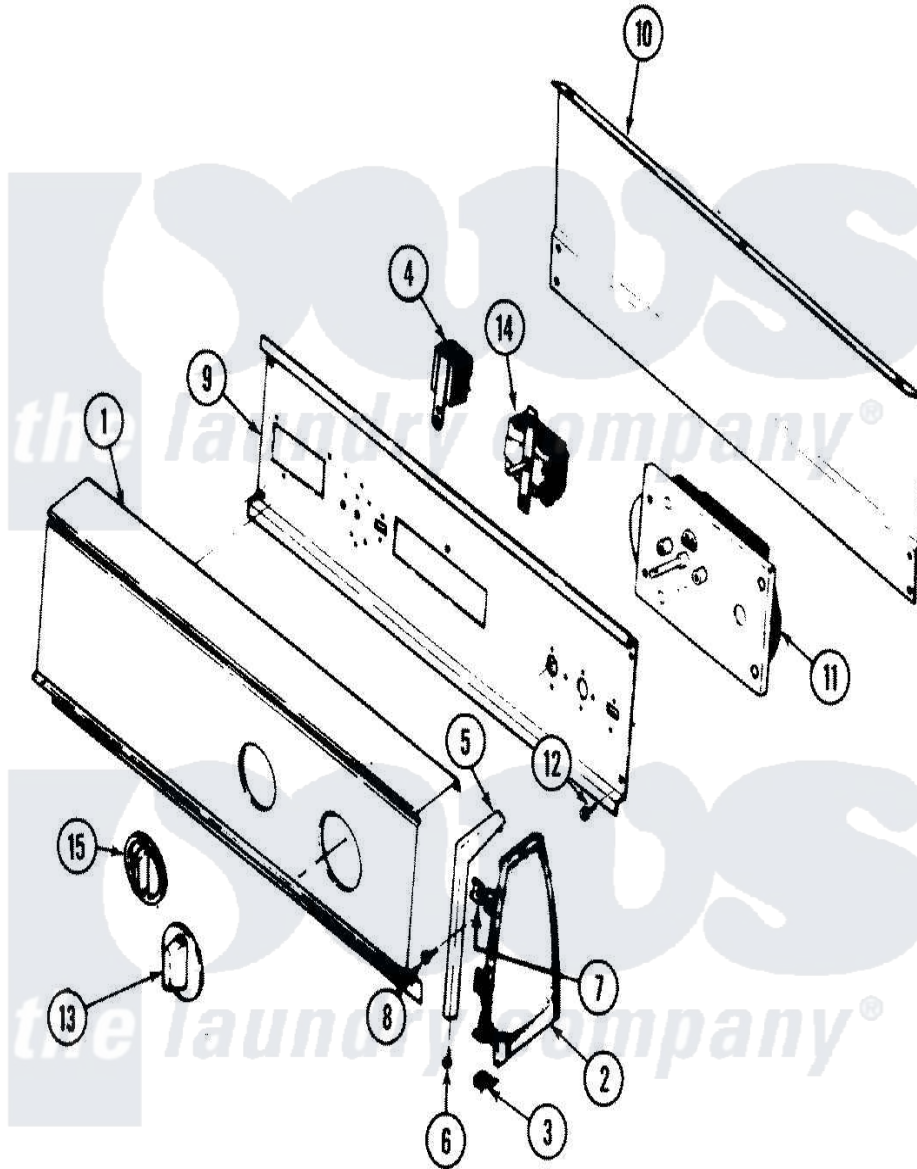

Norge DGM202W 03 - CONTROL PANEL (REV. E)

Norge [Residential Norge DGM202W Dryer Parts](#) Parts Diagram 03 - CONTROL PANEL (REV. E)
 Click on the part number to view part

Item	Original Part Number	Replaced By	Status	Part Description
1	53-2306		Not Available	CONTROL PANEL
2	35-2487	21001451		Cap- End
"	25-7649	910187		Screw
"	25-7697	25-2219		Screw
"	25-7702			Speedclip, End Cap To Control Panel
"	25-7851			Speedclip, End Cap To Top
"	35-2488	21001452		Cap- End
3	25-7697	25-2219		Screw
"	25-7851			Speedclip, End Cap To Top
4	53-1639			Buzzer Assembly
"	25-3092	90767		Screw, 8A X 3/8 HeX Washer Head Tapping
5	53-0279		Not Available	TRIM, END CAP (RT)
"	53-0280		Not Available	TRIM, END CAP (LT)
6	25-7760			Screw
7	25-7702			Speedclip, End Cap To Control

	25-1102		Panel
8	25-3092	90767	Screw, 8A X 3/8 HeX Washer Head Tapping
9	53-1676		Shield, Control
10	35-2688	21001460	Shield, Rear
11	53-1803		Timer
12	25-7435	33002917	Screw, No.10-16
13	53-1530	31001219	Knob Ski
14	53-1267	53-0456	Switch, Selector
"	25-3092	90767	Screw, 8A X 3/8 HeX Washer Head Tapping
15	53-1446-1	Not Available	MANUAL, USE & CARE
"	35-2168	Not Available	CONTROL PANEL