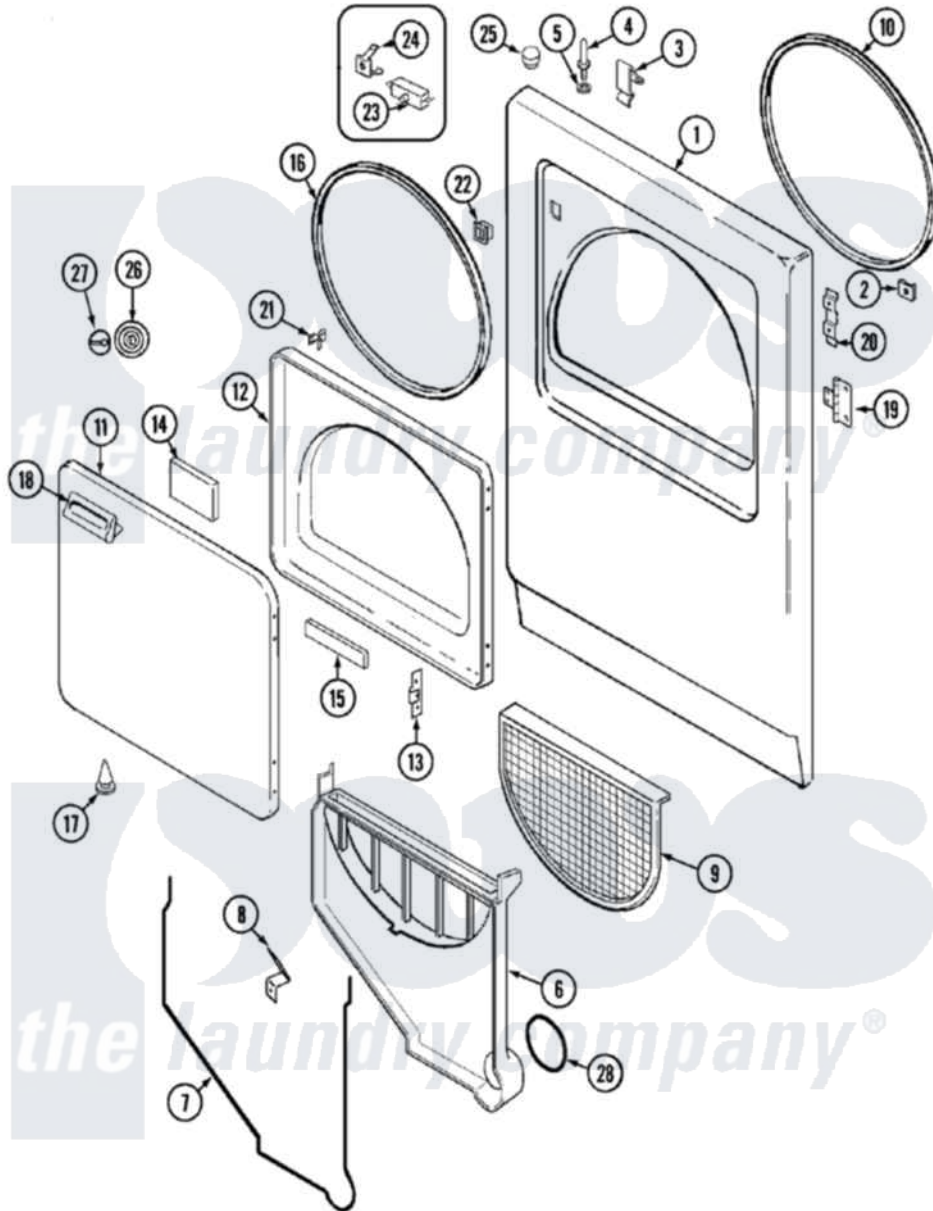

Norge DGM202W 05 - DOOR (REV. E)

Norge Residential Norge DGM202W Dryer Parts Parts Diagram 05 - DOOR (REV. E)
 Click on the part number to view part

Item	Original Part Number	Replaced By	Status	Part Description
1	53-0727	12001190		Panel Kit
2	25-7817		Not Available	CLIP, U-TYPE
"	25-7820	489478		Screw, 8 X 1/2
3	25-7220			Clip, Cabinet Top
4	63-6148	53-0643		Pin, Locator
5	53-0200			Sleeve, Locator Pin
"	25-0224	3400029		Nut, Adapter Plate
6	25-7810	415013-35		Screw
"	53-1299	12001324		Duct Kit, Collector
7	53-1298		Not Available	SEAL
8	53-0123			Clip
9	53-0918			Filter, Lint
10	53-0282	31001637		Seal Assembly, Cylinder Front
11	53-0154			Panel, Outer Door
12	53-0740		Not Available	INNER DOOR
13	53-0119			Clip, Hinge

14	53-0251	53-1490		Door Pad
15	53-0252	53-1491		Door Pad
16	25-7770	3196169		Screw, Element
"	53-0112	31001529		Seal, Door
17	25-3534	25-7889		Plug Button
18	25-7810	415013-35		Screw
"	53-0928	53-0927		Handle, Door
19	25-7809			Screw, No.6-20 1/2 Flthd Torx
"	53-0122	53-1492		Hinge, Dryer Door
20	53-0121		Not Available	TWIN NUT
"	LA-1003			Door Catch Kit
21	73-0033	LA-1003		Door Catch Kit
22	25-7828	489483		Screw 10-32 X 1/2
"	53-0187	LA-1003		Door Catch Kit
"	LA-1005			Switch Kit
23	53-0148			Switch, Door
24	63-5990	31001319		Clip, Switch
25	33-2653			Bumper, Cabinet
26	53-0155		Not Available	PLUG, GAS ACCESS (WHT)
"	53-0593		Not Available	CHROME BUTTON
27	53-0156			Button, Gas Access
28	53-0203	12001324		Duct Kit, Collector