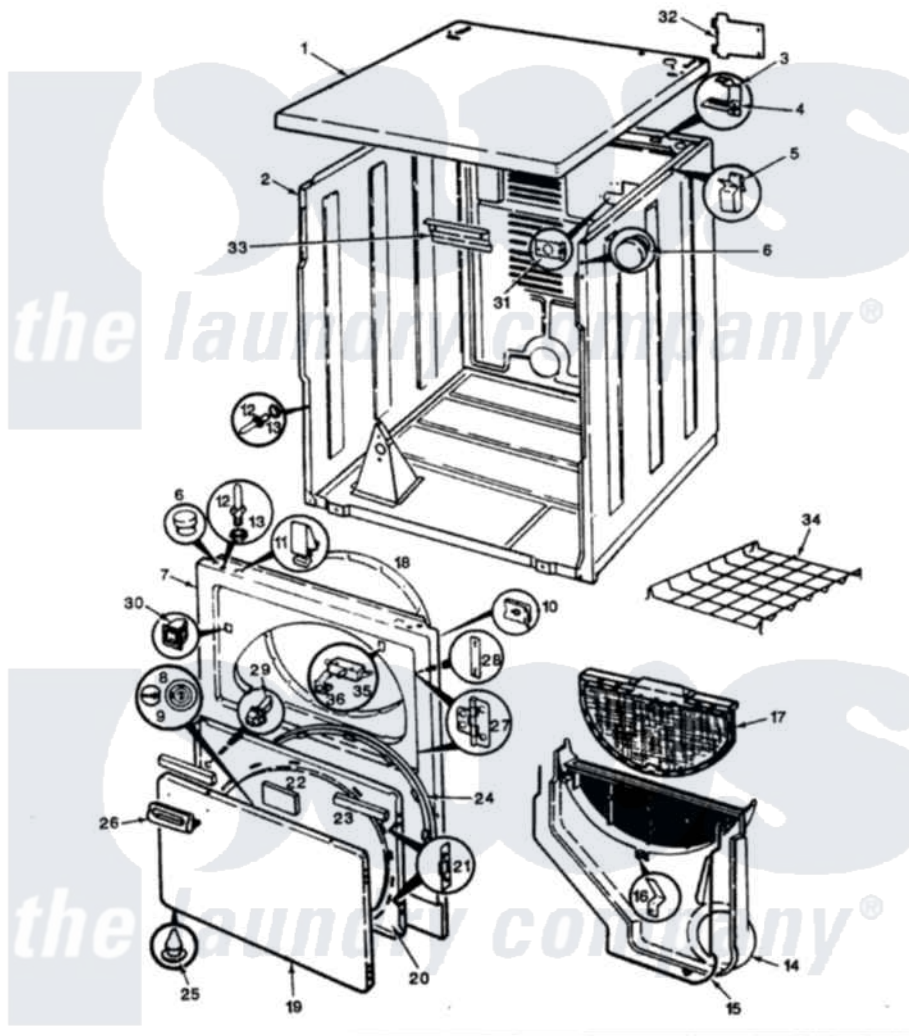

Norge DGM202W 06 - EXTERIOR (REV. A-D)

SECTION: EXTERIOR
MODEL: DGM202

Issue Date: 6/90

Norge [Residential Norge DGM202W Dryer Parts](#) Parts Diagram 06 - EXTERIOR (REV. A-D)
Click on the part number to view part

Item	Original Part Number	Replaced By	Status	Part Description
1	53-1711		Not Available	CABINET TOP (DRYER)
"	53-0314		Not Available	CABINET TOP
2	53-0160	31001714		Cabinet And Base Assembly
"	53-1644	31001714		Cabinet And Base Assembly
3	63-5712			Hinge, Cabinet Top
4	33-0930			Pad, Top Hinge
"	25-3092	90767		Screw, 8A X 3/8 HeX Washer Head Tapping
5	25-3034			Clip, Wiring
6	33-2653			Bumper, Cabinet
7	53-0727	12001190		Panel Kit
8	53-0155		Not Available	PLUG, GAS ACCESS (WHT)
9	53-0156			Button, Gas Access
10	25-7817		Not Available	CLIP, U-TYPE
"	25-7820	489478		Screw, 8 X 1/2
11	25-7220			Clip, Cabinet Top
12	63-6148	53-0643		Pin, Locator