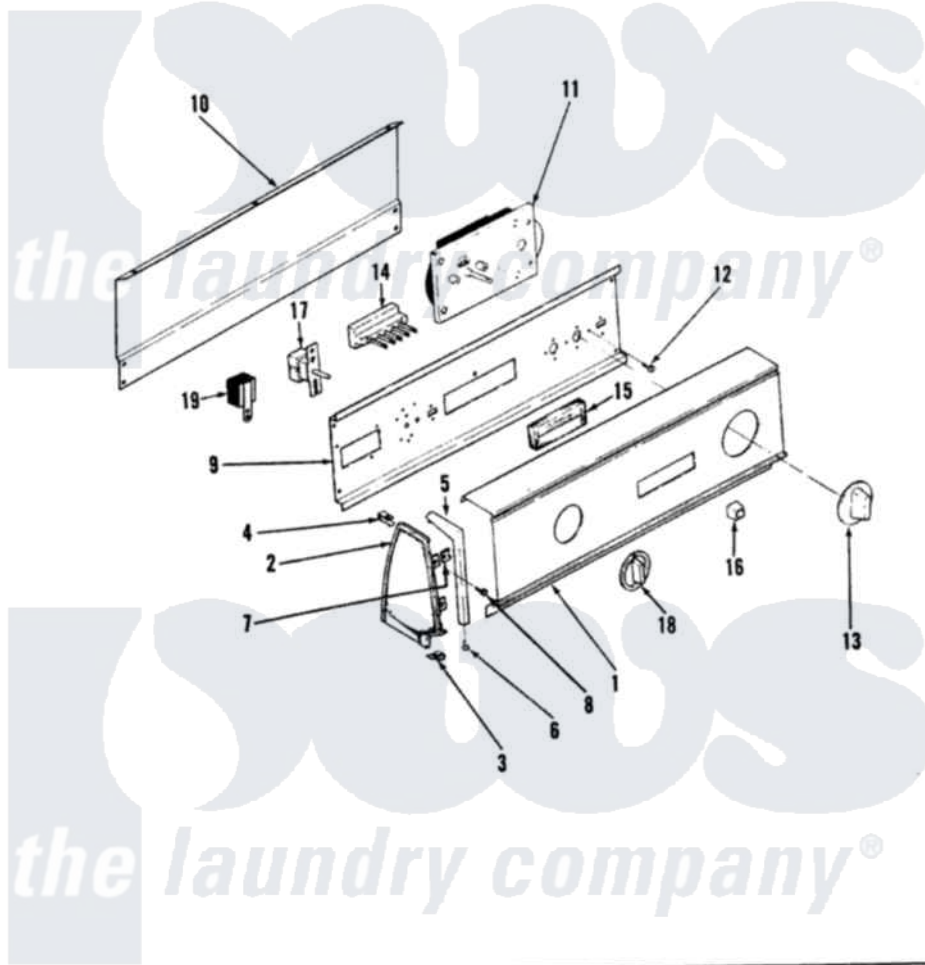

Norge DGM204H 01 - CONTROL PANEL (REV. A-D)

SECTION: BACKGUARD
 MODEL: DGM204

Issue Date: 6/90

Norge Residential Norge DGM204H Dryer Parts Parts Diagram 01 - CONTROL PANEL (REV. A-D)
 Click on the part number to view part

Item	Original Part Number	Replaced By	Status	Part Description
1	53-1283		Not Available	CONTROL PANEL
2	35-2488	21001452		Cap- End
"	25-7649	910187		Screw
"	25-7702			Speedclip, End Cap To Control Panel
"	35-2487	21001451		Cap- End
"	53-0264			RH Endcap
"	53-0265			LH Endcap
3	25-7851			Speedclip, End Cap To Top
"	25-7697	25-2219		Screw
4	25-7435	33002917		Screw, No.10-16
"	25-7852			Speedclip, Rr Shld To End Cap
5	53-0277		Not Available	TRIM, END CAP (RT)
"	53-0278		Not Available	TRIM, END CAP (LT)
6	25-7760			Screw
7	25-7702			Speedclip, End Cap To Control

	25-1192		Panel
8	25-3092	90767	Screw, 8A X 3/8 HeX Washer Head Tapping
9	53-1678	Not Available	CONTROL SHIELD
"	53-0323	Not Available	CONTROL SHIELD
10	25-3457		Screw, Sems
"	35-2688	21001460	Shield, Rear
"	53-0268	21001460	Shield, Rear
11	53-1300	Not Available	TIMER
"	63-5685	63-5613	Timer
"	53-1816	Not Available	TIMER
12	25-7435	33002917	Screw, No.10-16
"	25-0205	216412	Screw, Bracket To Timer
13	53-1530	31001219	Knob Ski
14	25-3092	90767	Screw, 8A X 3/8 HeX Washer Head Tapping
"	33-6621	Not Available	BRACKET, SWITCH
"	25-7712	Not Available	SCREW
"	53-1296		Switch
15	33-8541	Not Available	SWITCH PAD
16	35-2588	Not Available	PUSHBUTTON - BLACK
17	53-1263		Rotary Switch
"	25-3092	90767	Screw, 8A X 3/8 HeX Washer Head Tapping
18	35-2186	Not Available	KNOB, SELECTOR
19	63-6731	53-1639	Buzzer Assembly
"	25-3092	90767	Screw, 8A X 3/8 HeX Washer Head Tapping
20	53-1448	Not Available	MANUAL, USE & CARE