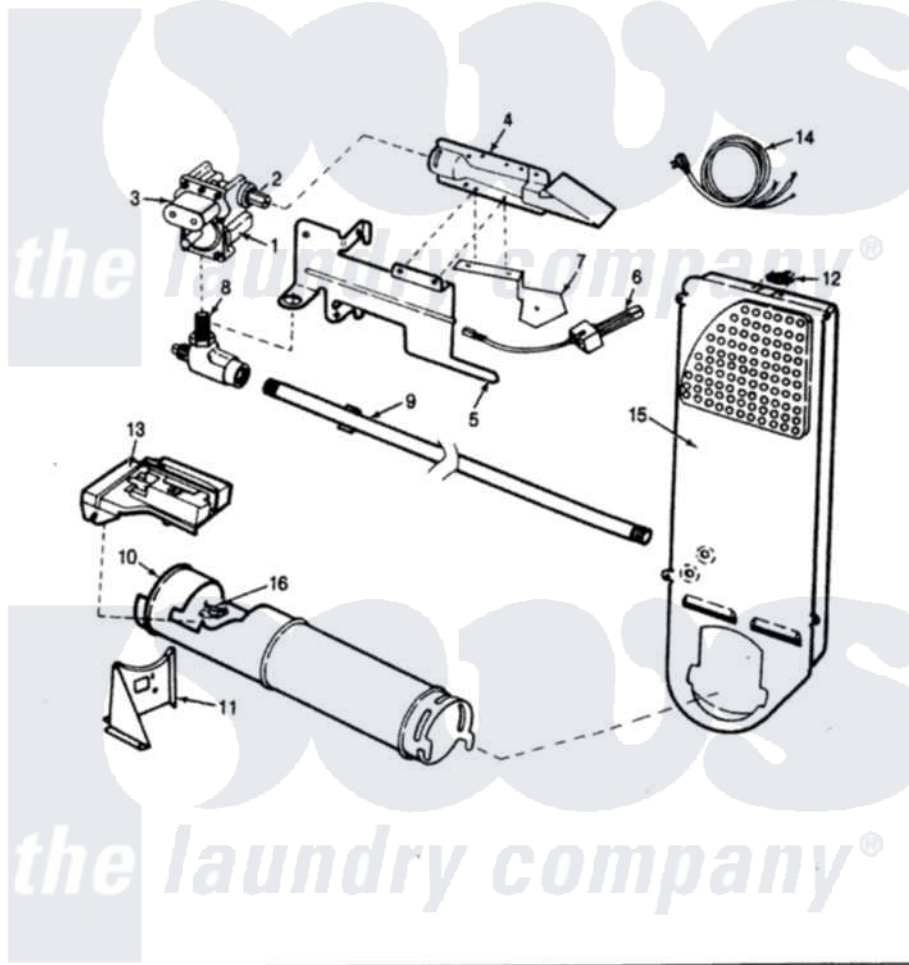

# Norge DGM204H 03 - GAS CARRYING (REV. A-D)

SECTION: GAS CARRYING  
 MODEL: DGM204

Issue Date: 5/91

Norge Residential Norge DGM204H Dryer Parts Parts Diagram 03 - GAS CARRYING (REV. A-D)  
 Click on the part number to view part

Item	Original Part Number	Replaced By	Status	Part Description
1	53-0194	<a href="#">306176</a>		Valve, Gas
2	<a href="#">63-3570</a>			Burner Orifice
3	63-6615	<a href="#">279834</a>		Coil-Valve
4	63-6682	<a href="#">31001784</a>		Burner
5	25-7741	<a href="#">W10116760</a>		Screw
"	<a href="#">53-0140</a>			Mtg Bracket
6	53-0689	<a href="#">31001556</a>		Igniter
"	<a href="#">25-3034</a>			Clip, Wiring
7	53-0686		Not Available	BRACKET
"	25-2134	<a href="#">W10116760</a>		Screw
"	25-7744	<a href="#">8281196</a>		Screw
8	53-0101	<a href="#">31001042</a>		Valve, Gas Shut Off
9	53-0173	<a href="#">31001777</a>		Main Gas L
10	53-0138		Not Available	HEATER HOUSING
"	<a href="#">53-1884</a>			Housing, Heater
11	25-3092	<a href="#">90767</a>		Screw, 8A X 3/8 HeX Washer Head Tapping

"	25-7741	<a href="#">W10116760</a>	Screw
"	53-0139	Not Available	HEATER SUPPORT
12	<a href="#">25-0168</a>		Screw
"	53-0143	<a href="#">LA-1053</a>	Fuse Kit, Thermal
13	25-7741	<a href="#">W10116760</a>	Screw
"	25-3092	<a href="#">90767</a>	Screw, 8A X 3/8 HeX Washer Head Tapping
"	63-5013	<a href="#">338906</a>	Radiant, Sensor
"	25-2134	<a href="#">W10116760</a>	Screw
14	63-6259	<a href="#">31001547</a>	Cord, Power
15	53-0169	Not Available	INLET AIR DUCT
16	<a href="#">LA-1053</a>		Fuse Kit, Thermal
"	53-1096	<a href="#">LA-1053</a>	Fuse Kit, Thermal
"	25-3032	Not Available	WIRING CLIP
"	<a href="#">63-6766</a>		Conversion Kit
"	<a href="#">25-0168</a>		Screw