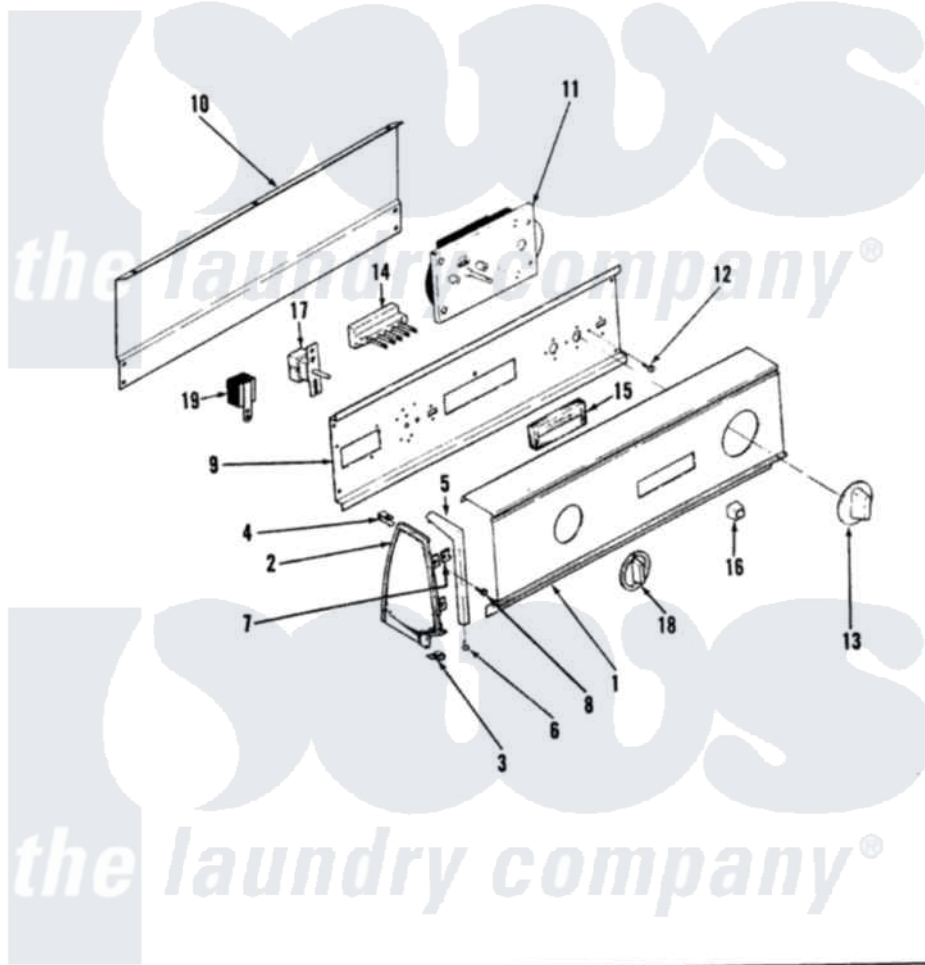

Norge DGM204W 01 - CONTROL PANEL (REV. A-D)

SECTION: BACKGUARD

MODEL: DGM204

Issue Date: 6/90

Norge [Residential Norge DGM204W Dryer Parts](#) Parts Diagram 01 - CONTROL PANEL (REV. A-D)

[Click on the part number to view part](#)

Item	Original Part Number	Replaced By	Status	Part Description
1	53-1283		Not Available	CONTROL PANEL
2	35-2488	21001452		Cap- End
"	25-7649	910187		Screw
"	25-7702			Speedclip, End Cap To Control Panel
"	35-2487	21001451		Cap- End
"	53-0264			RH Endcap
"	53-0265			LH Endcap
3	25-7851			Speedclip, End Cap To Top
"	25-7697	25-2219		Screw
4	25-7435	33002917		Screw, No.10-16
"	25-7852			Speedclip, Rr Shld To End Cap
5	53-0277		Not Available	TRIM, END CAP (RT)
"	53-0278		Not Available	TRIM, END CAP (LT)
6	25-7760			Screw
7	25-7702			Speedclip, End Cap To Control

	25-1192		Panel
8	25-3092	90767	Screw, 8A X 3/8 HeX Washer Head Tapping
9	53-1678	Not Available	CONTROL SHIELD
"	53-0323	Not Available	CONTROL SHIELD
10	25-3457		Screw, Sems
"	35-2688	21001460	Shield, Rear
"	53-0268	21001460	Shield, Rear
11	53-1300	Not Available	TIMER
"	63-5685	63-5613	Timer
"	53-1816	Not Available	TIMER
12	25-7435	33002917	Screw, No.10-16
"	25-0205	216412	Screw, Bracket To Timer
13	53-1530	31001219	Knob Ski
14	25-3092	90767	Screw, 8A X 3/8 HeX Washer Head Tapping
"	33-6621	Not Available	BRACKET, SWITCH
"	25-7712	Not Available	SCREW
"	53-1296		Switch
15	33-8541	Not Available	SWITCH PAD
16	35-2588	Not Available	PUSHBUTTON - BLACK
17	53-1263		Rotary Switch
"	25-3092	90767	Screw, 8A X 3/8 HeX Washer Head Tapping
18	35-2186	Not Available	KNOB, SELECTOR
19	63-6731	53-1639	Buzzer Assembly
"	25-3092	90767	Screw, 8A X 3/8 HeX Washer Head Tapping
20	53-1448	Not Available	MANUAL, USE & CARE