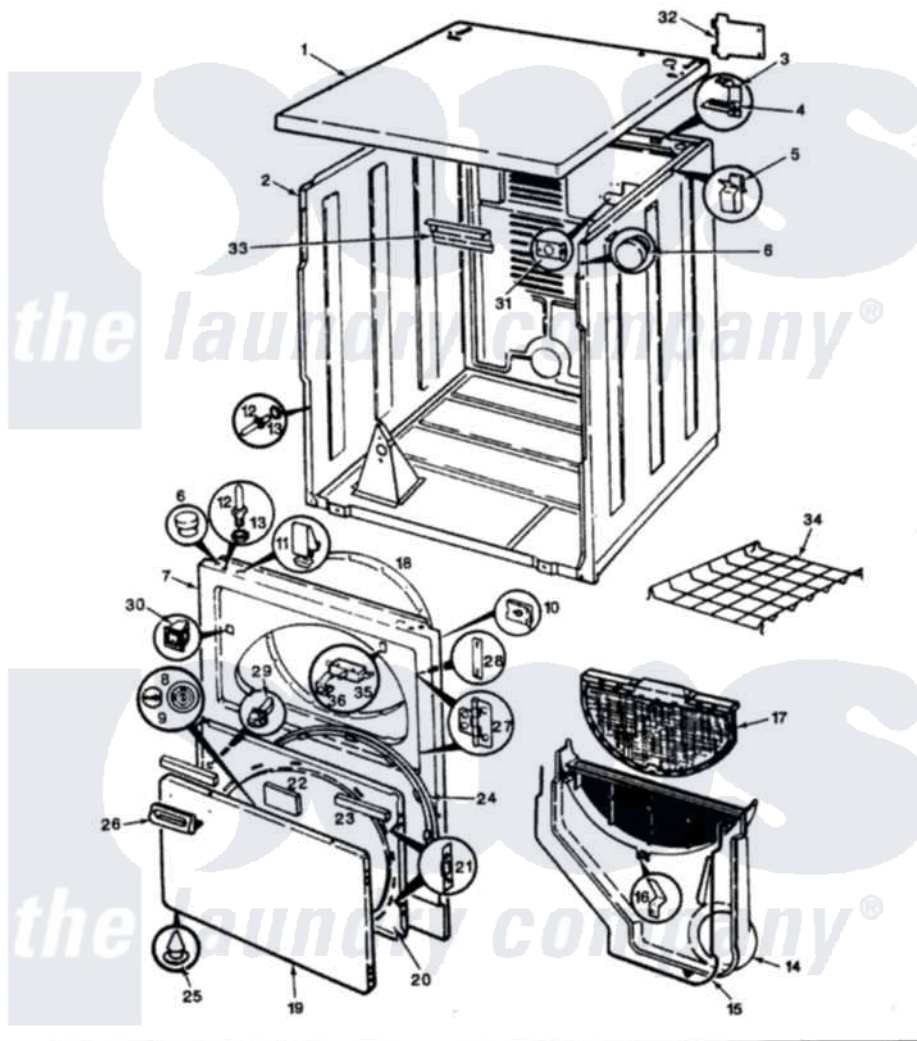

# Norge DGM204W 03 - EXTERIOR (REV. A-D)

SECTION: EXTERIOR  
MODEL: DGM204

Issue Date: 6/90

Norge [Residential Norge DGM204W Dryer Parts](#) Parts Diagram 03 - EXTERIOR (REV. A-D)  
Click on the part number to view part

Item	Original Part Number	Replaced By	Status	Part Description
1	53-0314		Not Available	CABINET TOP
"	53-1711		Not Available	CABINET TOP (DRYER)
2	53-0160	<a href="#">31001714</a>		Cabinet And Base Assembly
"	53-1644	<a href="#">31001714</a>		Cabinet And Base Assembly
3	<a href="#">63-5712</a>			Hinge, Cabinet Top
4	<a href="#">33-0930</a>			Pad, Top Hinge
"	25-3092	<a href="#">90767</a>		Screw, 8A X 3/8 HeX Washer Head Tapping
5	<a href="#">25-3034</a>			Clip, Wiring
6	<a href="#">33-2653</a>			Bumper, Cabinet
7	53-0727	<a href="#">12001190</a>		Panel Kit
8	53-0155		Not Available	PLUG, GAS ACCESS (WHT)
9	<a href="#">53-0156</a>			Button, Gas Access
10	25-7820	<a href="#">489478</a>		Screw, 8 X 1/2
"	25-7817		Not Available	CLIP, U-TYPE
11	<a href="#">25-7220</a>			Clip, Cabinet Top
12	63-6148	<a href="#">53-0643</a>		Pin, Locator