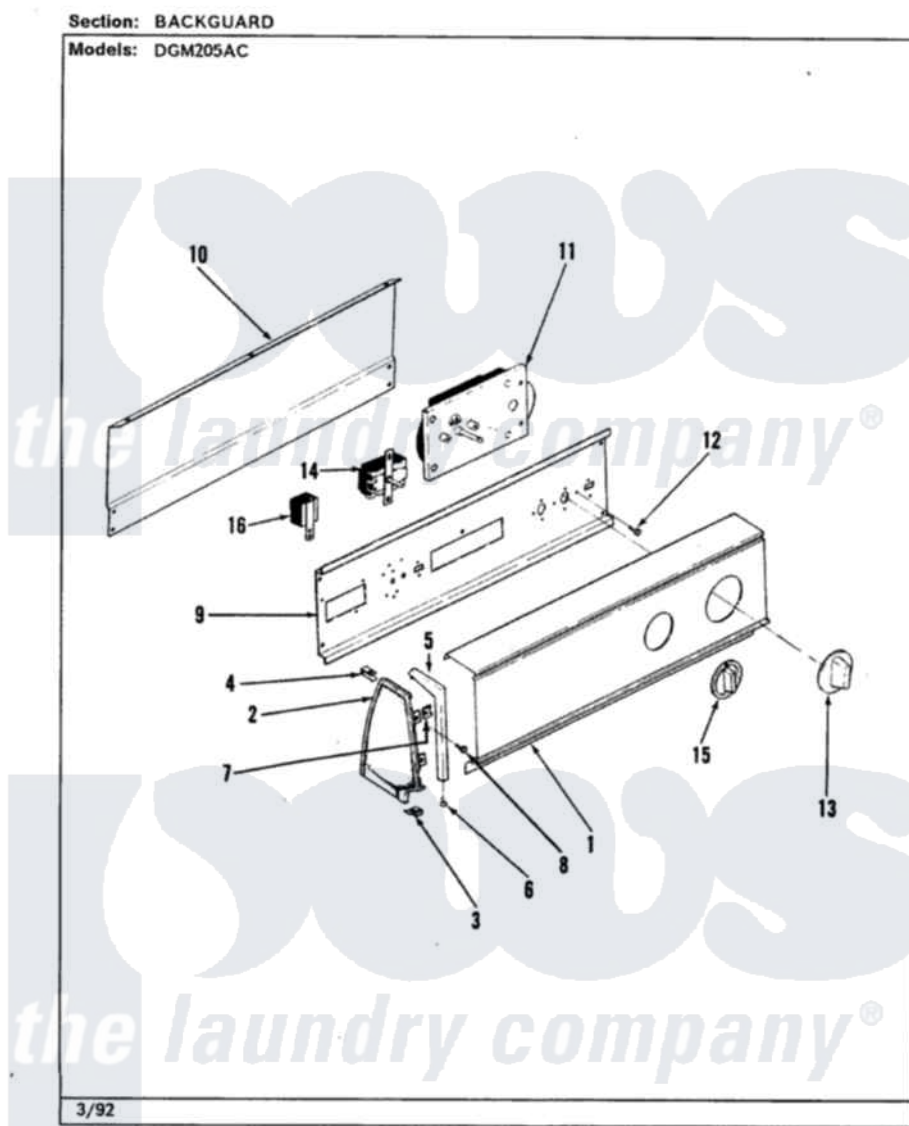

Norge DGM205AC 01 - CONTROL PANEL (REV. A)(ALM)

Norge Residential Norge DGM205AC Dryer Parts Parts Diagram 01 - CONTROL PANEL (REV. A)(ALM)

[Click on the part number to view part](#)

Item	Original Part Number	Replaced By	Status	Part Description
1	53-1876		Not Available	CONTROL PANEL
2	35-2488	21001452		Cap- End
"	25-7649	910187		Screw
"	25-7702			Speedclip, End Cap To Control Panel
"	35-2487	21001451		Cap- End
3	25-7851			Speedclip, End Cap To Top
"	25-7697	25-2219		Screw
4	25-7435	33002917		Screw, No.10-16
5	53-0277		Not Available	TRIM, END CAP (RT)
"	53-0278		Not Available	TRIM, END CAP (LT)
6	25-7760			Screw
7	25-7702			Speedclip, End Cap To Control Panel
8	25-3092	90767		Screw, 8A X 3/8 HeX Washer Head Tapping
9	53-1676			Shield, Control

"	53-2504	31001193		Pad, Shield
10	35-2688	21001460		Shield, Rear
11	63-6752		Not Available	TIMER MOTOR
"	53-1758			Timer
"	53-1303		Not Available	TIMER
12	25-7435	33002917		Screw, No.10-16
"	25-0205	216412		Screw, Bracket To Timer
13	53-1530	31001219		Knob Ski
14	53-0344		Not Available	SWITCH, TEMPERATURE
"	25-3092	90767		Screw, 8A X 3/8 HeX Washer Head Tapping
15	35-2186		Not Available	KNOB, SELECTOR
16	53-1666			Buzzer - Adjustable
"	25-3092	90767		Screw, 8A X 3/8 HeX Washer Head Tapping
"	53-1829		Not Available	MANUAL, USE & CARE