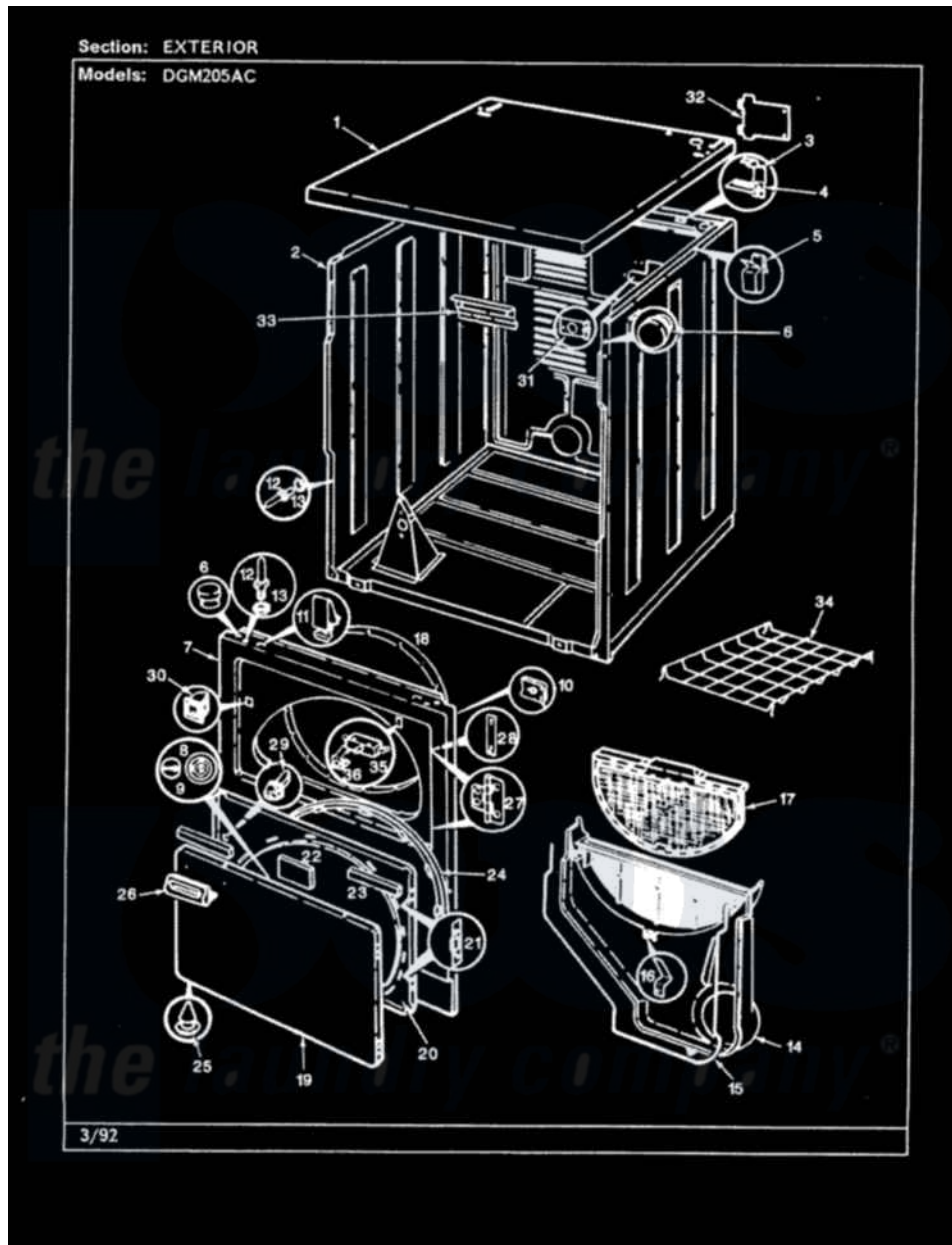

Norge DGM205AC 03 - EXTERIOR (REV. A)(ALM)

Norge Residential Norge DGM205AC Dryer Parts Parts Diagram 03 - EXTERIOR (REV. A)(ALM)
 Click on the part number to view part

Item	Original Part Number	Replaced By	Status	Part Description
1	53-1711-24	53-2435-24		Top, Cabinet
2	53-1644-24	31001715		Cabinet And Base Assembly
3	63-5712			Hinge, Cabinet Top
4	33-0930			Pad, Top Hinge
"	25-3092	90767		Screw, 8A X 3/8 HeX Washer Head Tapping
5	25-3034			Clip, Wiring
6	33-2653			Bumper, Cabinet
7	53-0727-24		Not Available	PANEL, FRONT (ALM)GAS
8	53-0155		Not Available	PLUG, GAS ACCESS (WHT)
9	53-0156			Button, Gas Access
10	25-7817		Not Available	CLIP, U-TYPE
"	25-7820	489478		Screw, 8 X 1/2
11	25-7220			Clip, Cabinet Top
12	63-6148	53-0643		Pin, Locator
13	53-0200			Sleeve, Locator Pin
"	25-0224	3400029		Nut, Adapter Plate

14	53-1299	12001324	Duct Kit, Collector
"	25-7810	415013-35	Screw
15	53-0204		Seal
16	53-0123		Clip
17	53-0918		Filter, Lint
18	53-0282	31001637	Seal Assembly, Cylinder Front
19	53-0154-24		Panel, Outer Door
20	53-0104	LA-1024	Inner Door Kit
21	53-0119		Clip, Hinge
22	53-0251	53-1490	Door Pad
23	53-0252	53-1491	Door Pad
24	25-7770	3196169	Screw, Element
"	53-0112	31001529	Seal, Door
25	25-3534	25-7889	Plug Button
26	25-7810	415013-35	Screw
"	53-0928	53-0927	Handle, Door
27	25-7809		Screw, No.6-20 1/2 Filthd Torx
"	53-0122	53-1492	Hinge, Dryer Door
28	LA-1003		Door Catch Kit
"	53-0121	Not Available	TWIN NUT
29	73-0033	LA-1003	Door Catch Kit
30	53-0187	LA-1003	Door Catch Kit
31	25-7828	489483	Screw 10-32 X 1/2
"	53-0135	Not Available	SUPPORT, POWER CORD
32	25-7857	90767	Screw, 8A X 3/8 HeX Washer Head Tapping
"	53-0284		Cover, Terminal
33	W10124350	Not Available	NOT REQUIRED PART OR SEE NOTE SHIELD, HEAT
"	25-3457		Screw, Sems
34	LA-1005		Switch Kit
"	53-0772	21001495	Rack, Drying
35	53-0148		Switch, Door
36	63-5990	31001319	Clip, Switch