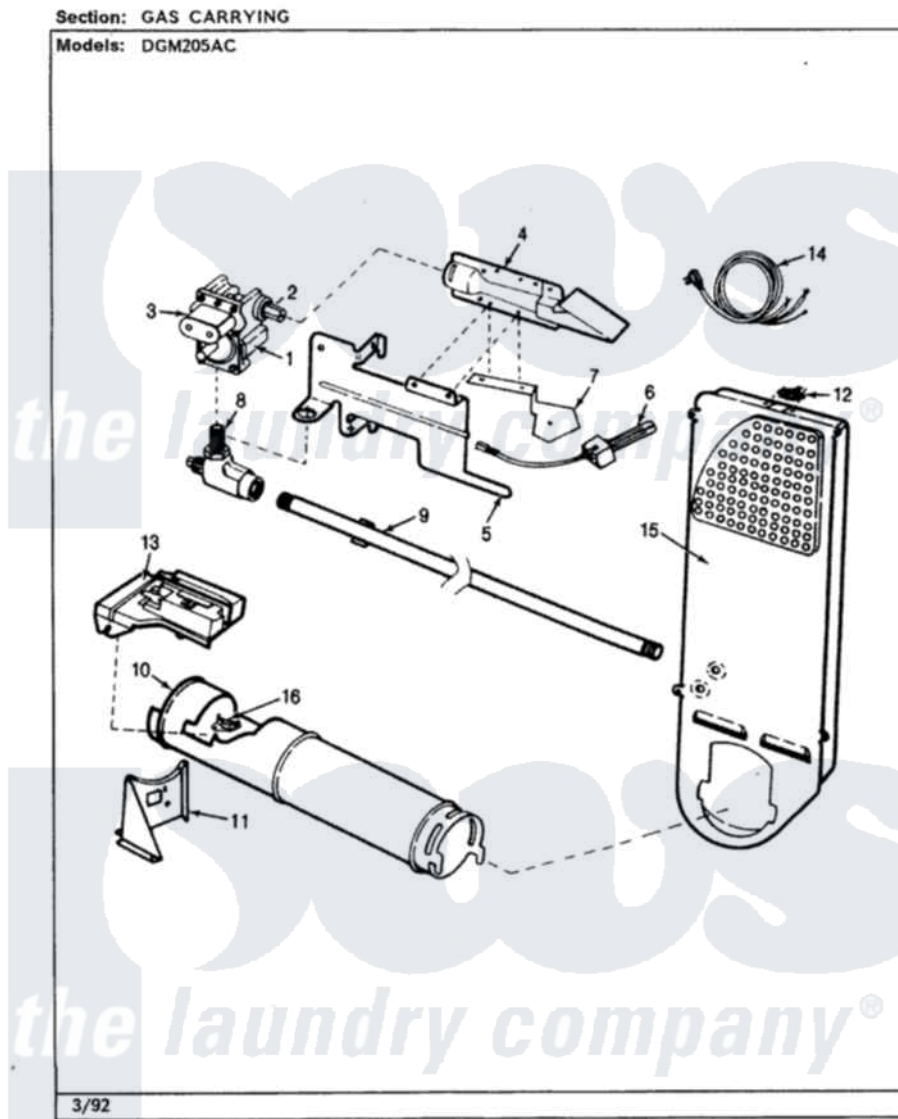

# Norge DGM205AC 04 - GAS CARRYING (REV. A)(ALM)

Norge Residential Norge DGM205AC Dryer Parts Parts Diagram 04 - GAS CARRYING (REV. A)(ALM)  
Click on the part number to view part

Item	Original Part Number	Replaced By	Status	Part Description
1	53-0194	<a href="#">306176</a>		Valve, Gas
2	<a href="#">63-3570</a>			Burner Orifice
3	63-6615	<a href="#">279834</a>		Coil-Valve
4	63-6682	<a href="#">31001784</a>		Burner
5	25-7741	<a href="#">W10116760</a>		Screw
"	25-7741	<a href="#">W10116760</a>		Screw
"	<a href="#">53-0140</a>			Mtg Bracket
6	53-0689	<a href="#">31001556</a>		Igniter
7	<a href="#">25-3034</a>			Clip, Wiring
"	53-0686		Not Available	BRACKET
"	25-2134	<a href="#">W10116760</a>		Screw
"	25-7744	<a href="#">8281196</a>		Screw
8	53-0101	<a href="#">31001042</a>		Valve, Gas Shut Off
9	53-0173	<a href="#">31001777</a>		Main Gas L
10	<a href="#">53-1884</a>			Housing, Heater
"	25-3032		Not Available	WIRING CLIP

11	25-7741	<a href="#">W10116760</a>		Screw
"	25-3092	<a href="#">90767</a>		Screw, 8A X 3/8 HeX Washer Head Tapping
"	53-0139		Not Available	HEATER SUPPORT
12	<a href="#">25-0168</a>			Screw
"	53-1096	<a href="#">LA-1053</a>		Fuse Kit, Thermal
13	25-7741	<a href="#">W10116760</a>		Screw
"	25-3092	<a href="#">90767</a>		Screw, 8A X 3/8 HeX Washer Head Tapping
"	63-5013	<a href="#">338906</a>		Radiant, Sensor
"	25-2134	<a href="#">W10116760</a>		Screw
14	63-6259	<a href="#">31001547</a>		Cord, Power
15	53-0169		Not Available	INLET AIR DUCT
16	<a href="#">LA-1053</a>			Fuse Kit, Thermal
"	53-1096	<a href="#">LA-1053</a>		Fuse Kit, Thermal
"	<a href="#">63-6766</a>			Conversion Kit