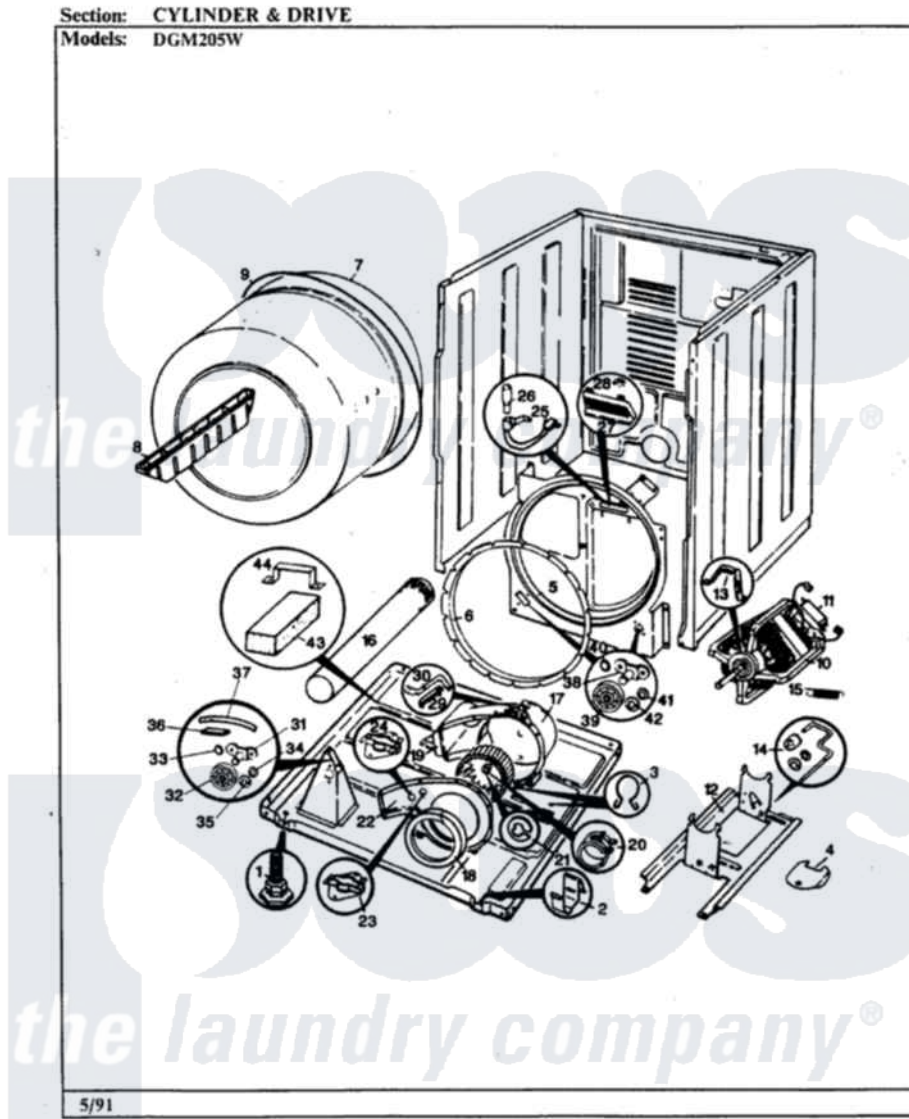

Norge DGM205W 02 - CYLINDER & DRIVE (WHITE)

Norge Residential Norge DGM205W Dryer Parts Parts Diagram 02 - CYLINDER & DRIVE (WHITE)
Click on the part number to view part

Item	Original Part Number	Replaced By	Status	Part Description
1	63-5834		Not Available	LEG, LEVELING
2	53-0120			Clip, Front Panel
3	25-7027	16515		Clip
4	25-7741	W10116760		Screw
"	53-0153		Not Available	SHIELD, WIRING
5	25-7733	681414		Screw, 10AB X 1/2
"	Y02100001	LA-1054		Dryer Bulkhead Kit
6	53-0218	31001747		Seal Assembly
7	53-1248	53-1250		Cylinder
8	Y02100002		Not Available	BAFFLE (WHT)
"	25-7759	3196164		Screw
9	LA-1004			Motor Mtg. Kit
"	53-1589	341241		Belt
10	53-0189	LA-1004		Motor Mtg. Kit
11	53-0693	53-0332		Motor Switch
12	25-7811		Not Available	SCREW