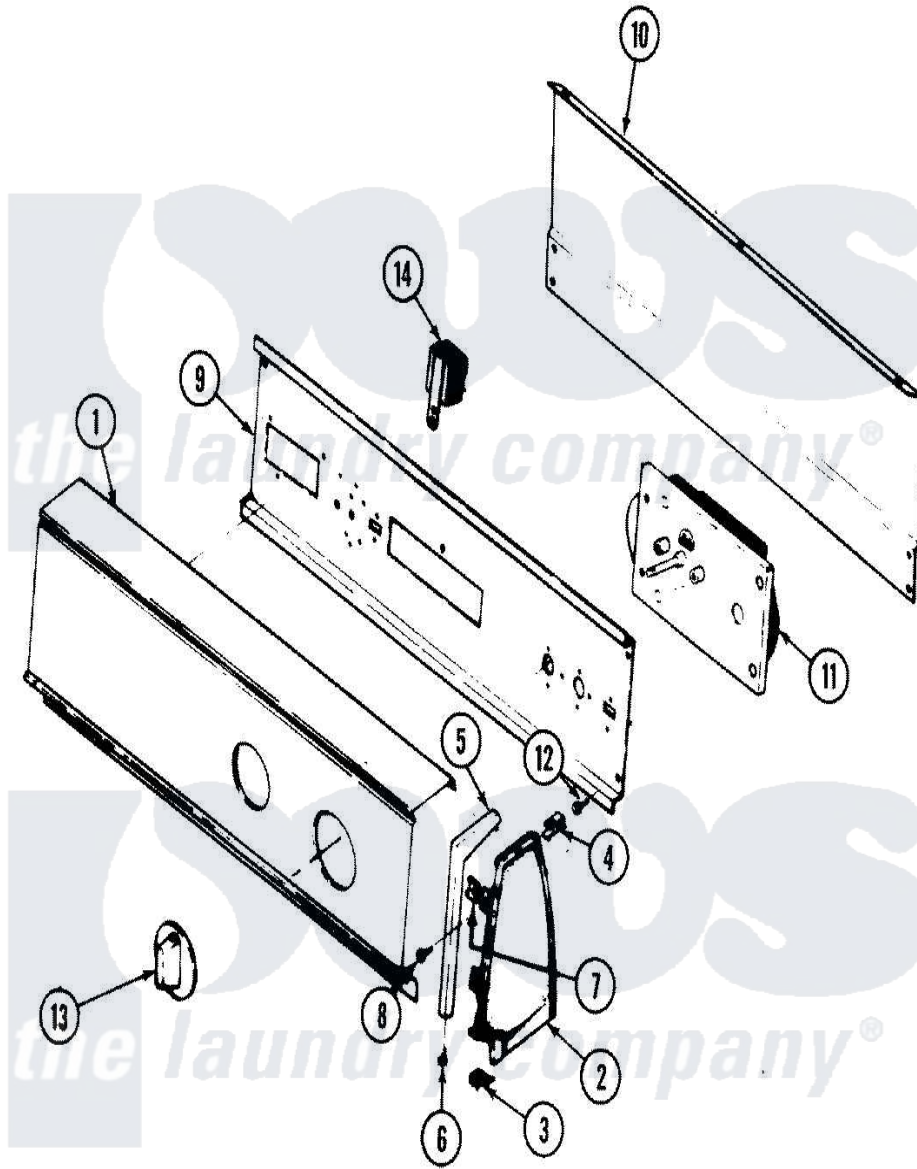

Norge DGN202W 02 - CONTROL PANEL

Norge Residential Norge DGN202W Dryer Parts Parts Diagram 02 - CONTROL PANEL
 Click on the part number to view part

Item	Original Part Number	Replaced By	Status	Part Description
1	53-2629		Not Available	PANEL, CONTROL
2	25-7649	910187		Screw
"	25-7702			Speedclip, End Cap To Control Panel
"	25-7793			Screw
"	25-7851			Speedclip, End Cap To Top
"	35-2488	21001452		Cap- End
"	35-2487	21001451		Cap- End
3	25-7851			Speedclip, End Cap To Top
"	25-7691		Not Available	SCREW, END CAP TO TOP
4	25-7435	33002917		Screw, No.10-16
"	25-7852			Speedclip, Rr Shld To End Cap
5	53-0277		Not Available	TRIM, END CAP (RT)
"	53-0278		Not Available	TRIM, END CAP (LT)
6	25-7760			Screw
7	25-7702			Speedclip, End Cap To Control

7	25-1192		Panel
8	25-3092	90767	Screw, 8A X 3/8 HeX Washer Head Tapping
9	53-2504	31001193	Pad, Shield
"	53-1676		Shield, Control
10	35-2688	21001460	Shield, Rear
11	53-1758		Timer
12	25-7435	33002917	Screw, No.10-16
13	53-2637	31001219	Knob Ski
14	25-3092	90767	Screw, 8A X 3/8 HeX Washer Head Tapping
"	53-1639		Buzzer Assembly
15	31001008		Manual, Use And Care
16	31001032	Not Available	MANUAL, USE & CARE
17	16002081	Not Available	GUIDE, QUICK REF - NORGE