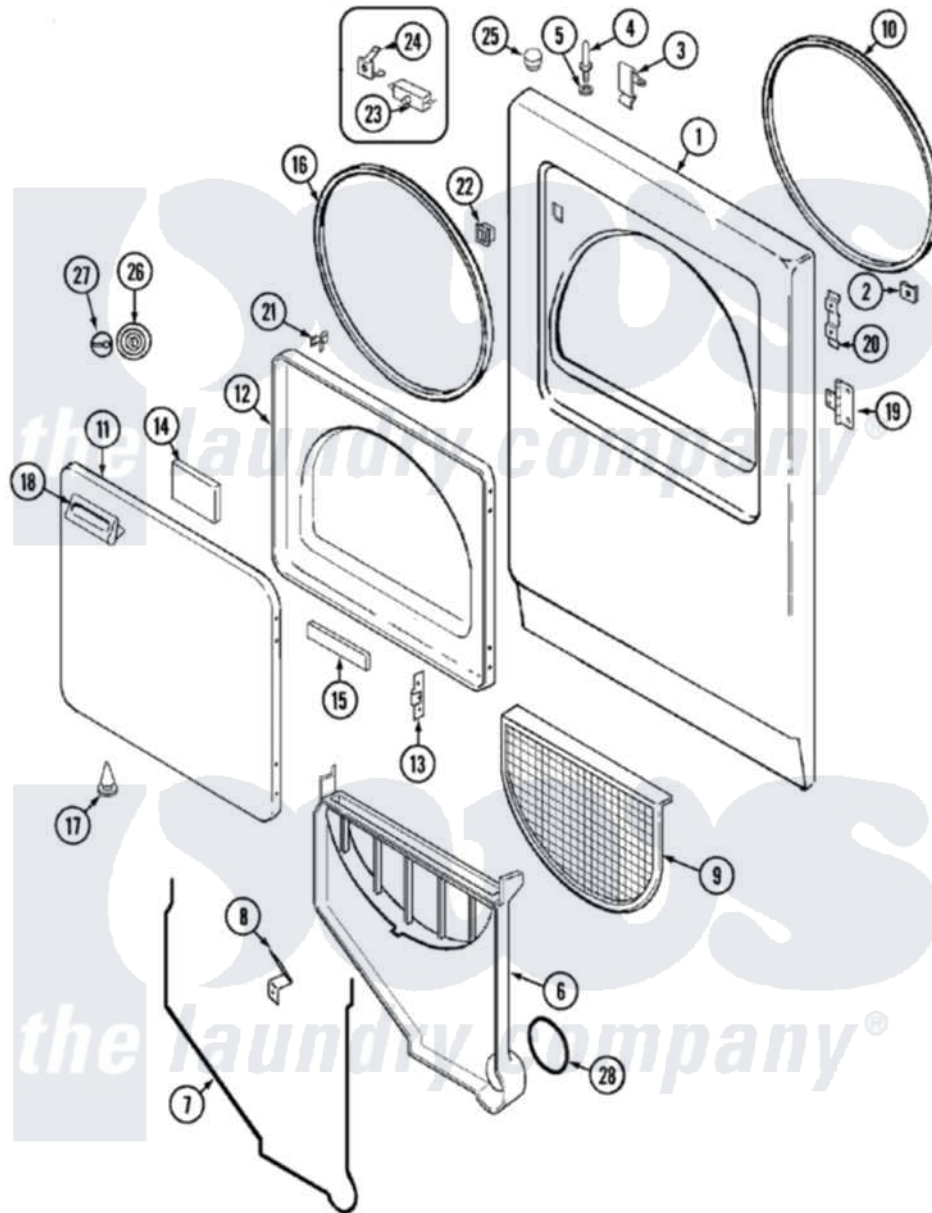

Norge DGN202W 03 - DOOR

Norge Residential Norge DGN202W Dryer Parts Parts Diagram 03 - DOOR
 Click on the part number to view part

Item	Original Part Number	Replaced By	Status	Part Description
1	53-0727	12001190		Panel Kit
2	25-7820	489478		Screw, 8 X 1/2
"	25-7817		Not Available	CLIP, U-TYPE
3	25-7220			Clip, Cabinet Top
4	53-0643			Pin, Locator
5	25-0224	3400029		Nut, Adapter Plate
"	53-0200			Sleeve, Locator Pin
6	25-7810	415013-35		Screw
"	53-1299	12001324		Duct Kit, Collector
7	53-0204			Seal
8	53-0123			Clip
9	53-0918			Filter, Lint
10	53-0282	31001637		Seal Assembly, Cylinder Front
11	53-0154			Panel, Outer Door
12	53-0912		Not Available	PANEL, INNER DOOR (WHT)
13	53-0119			Clip, Hinge

14	53-1490		Door Pad
15	53-1491		Door Pad
16	25-7770	3196169	Screw, Element
"	53-0648	31001529	Seal, Door
17	25-7889		Plug Button
18	53-0928	53-0927	Handle, Door
"	53-0927		Handle, Door
"	25-7810	415013-35	Screw
19	25-7809		Screw, No.6-20 1/2 Flthd Torx
"	53-1492		Hinge, Dryer Door
20	53-0121	Not Available	TWIN NUT
21	53-2364	LA-1003	Door Catch Kit
"	LA-1003		Door Catch Kit
22	25-7828	489483	Screw 10-32 X 1/2
"	53-0187	LA-1003	Door Catch Kit
23	53-0148		Switch, Door
"	LA-1005		Switch Kit
24	63-5990	31001319	Clip, Switch
25	33-2653		Bumper, Cabinet
26	53-0155	Not Available	PLUG, GAS ACCESS (WHT)
27	53-0156		Button, Gas Access
28	53-0203	12001324	Duct Kit, Collector