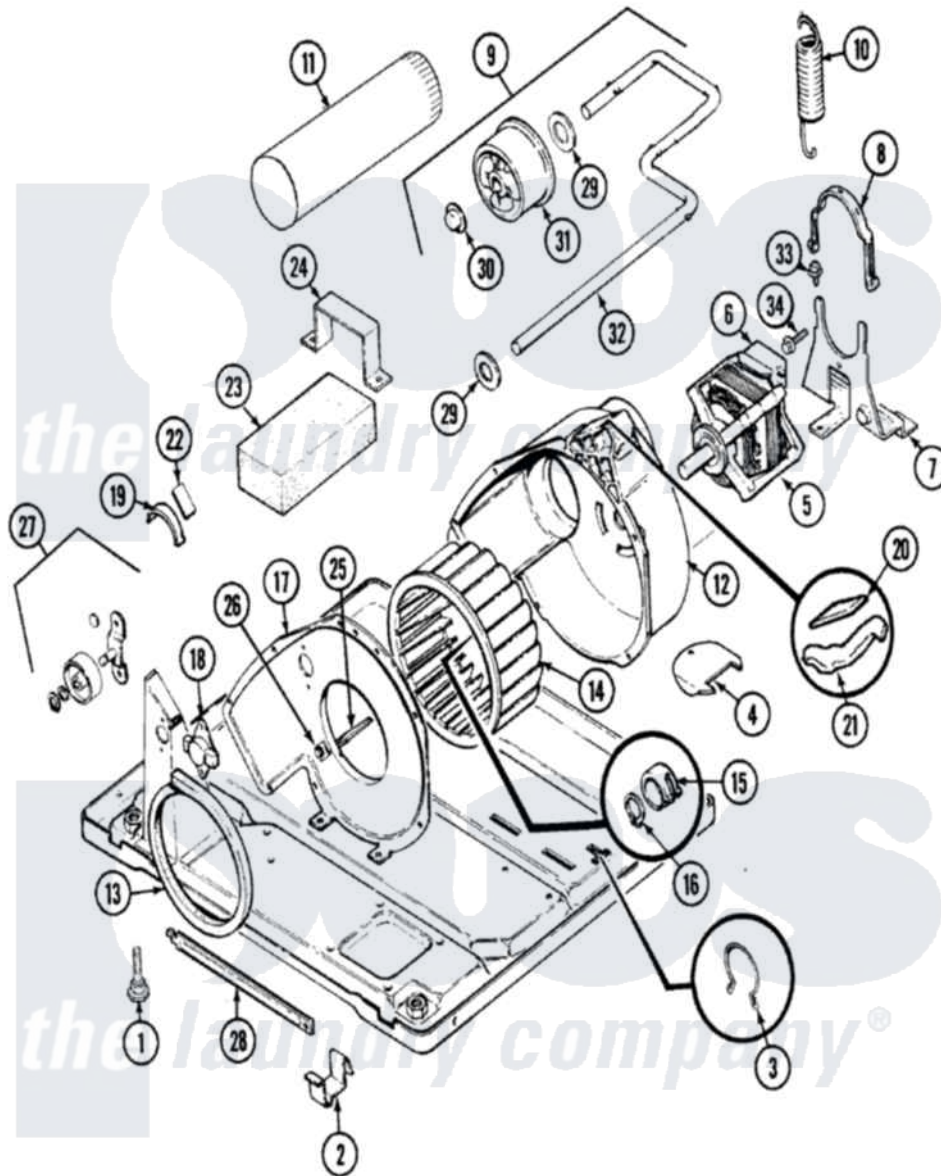

# Norge DGN202W 05 - MOTOR & DRIVE

Norge Residential Norge DGN202W Dryer Parts Parts Diagram 05 - MOTOR & DRIVE  
 Click on the part number to view part

Item	Original Part Number	Replaced By	Status	Part Description
1	63-5834		Not Available	LEG, LEVELING
2	<a href="#">53-0120</a>			Clip, Front Panel
3	25-7027	<a href="#">16515</a>		Clip
4	<a href="#">53-1921</a>			Shield, Wiring
"	25-7741	<a href="#">W10116760</a>		Screw
5	31001015	<a href="#">W10410996</a>		Motor-Drive
6	53-0693	<a href="#">53-0332</a>		Motor Switch
7	25-7811		Not Available	SCREW
"	53-1932	<a href="#">31001570</a>		Bracket, Motor
8	53-0214	<a href="#">660658</a>		Clamp, Motor Mounting 343481 685441
9	<a href="#">53-2287</a>			Idler Assembly
10	53-2209	<a href="#">31001465</a>		Spring, Idler
11	<a href="#">53-0134</a>			Duct, Exhaust
"	25-2134	<a href="#">W10116760</a>		Screw
12	<a href="#">53-1801</a>			Housing, Blower
13	53-0203	<a href="#">12001324</a>		Duct Kit, Collector