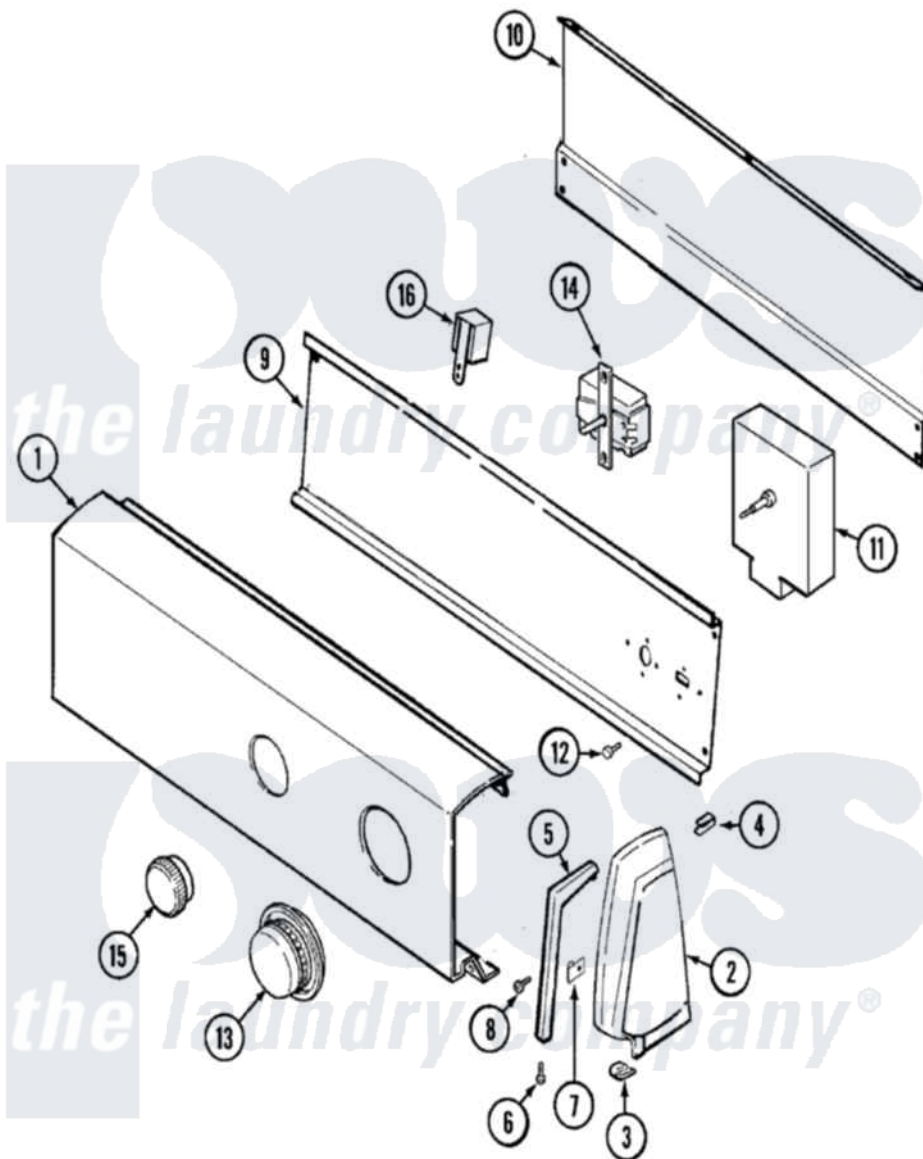

Norge DGN203W 02 - CONTROL PANEL

Norge Residential Norge DGN203W Dryer Parts Parts Diagram 02 - CONTROL PANEL
 Click on the part number to view part

Item	Original Part Number	Replaced By	Status	Part Description
1	53-2630		Not Available	PANEL, CONTROL
2	25-7649	910187		Screw
"	25-7702			Speedclip, End Cap To Control Panel
"	35-2488	21001452		Cap- End
"	35-2487	21001451		Cap- End
3	25-7691		Not Available	SCREW, END CAP TO TOP
"	25-7851			Speedclip, End Cap To Top
4	25-7435	33002917		Screw, No.10-16
"	25-7852			Speedclip, Rr Shld To End Cap
5	53-0278		Not Available	TRIM, END CAP (LT)
"	53-0277		Not Available	TRIM, END CAP (RT)
6	25-7760			Screw
7	25-7702			Speedclip, End Cap To Control Panel
8	25-3092	90767		Screw, 8A X 3/8 HeX Washer Head Tapping

9	53-1676		Shield, Control
"	31001128	Not Available	SHIELD, CONTROL
"	53-2504	31001193	Pad, Shield
10	35-2688	21001460	Shield, Rear
11	53-1758		Timer
12	25-7435	33002917	Screw, No.10-16
13	53-2637	31001219	Knob Ski
14	25-3092	90767	Screw, 8A X 3/8 HeX Washer Head Tapping
"	53-0344	Not Available	SWITCH, TEMPERATURE
"	31001129		Switch, Temperature
15	35-4244	21001283	Knob, Selector---Piq
16	25-3092	90767	Screw, 8A X 3/8 HeX Washer Head Tapping
"	53-1639		Buzzer Assembly
18	31001033	Not Available	MANUAL, USE & CARE
"	31001008		Manual, Use And Care
19	16002081	Not Available	GUIDE, QUICK REF - NORGE