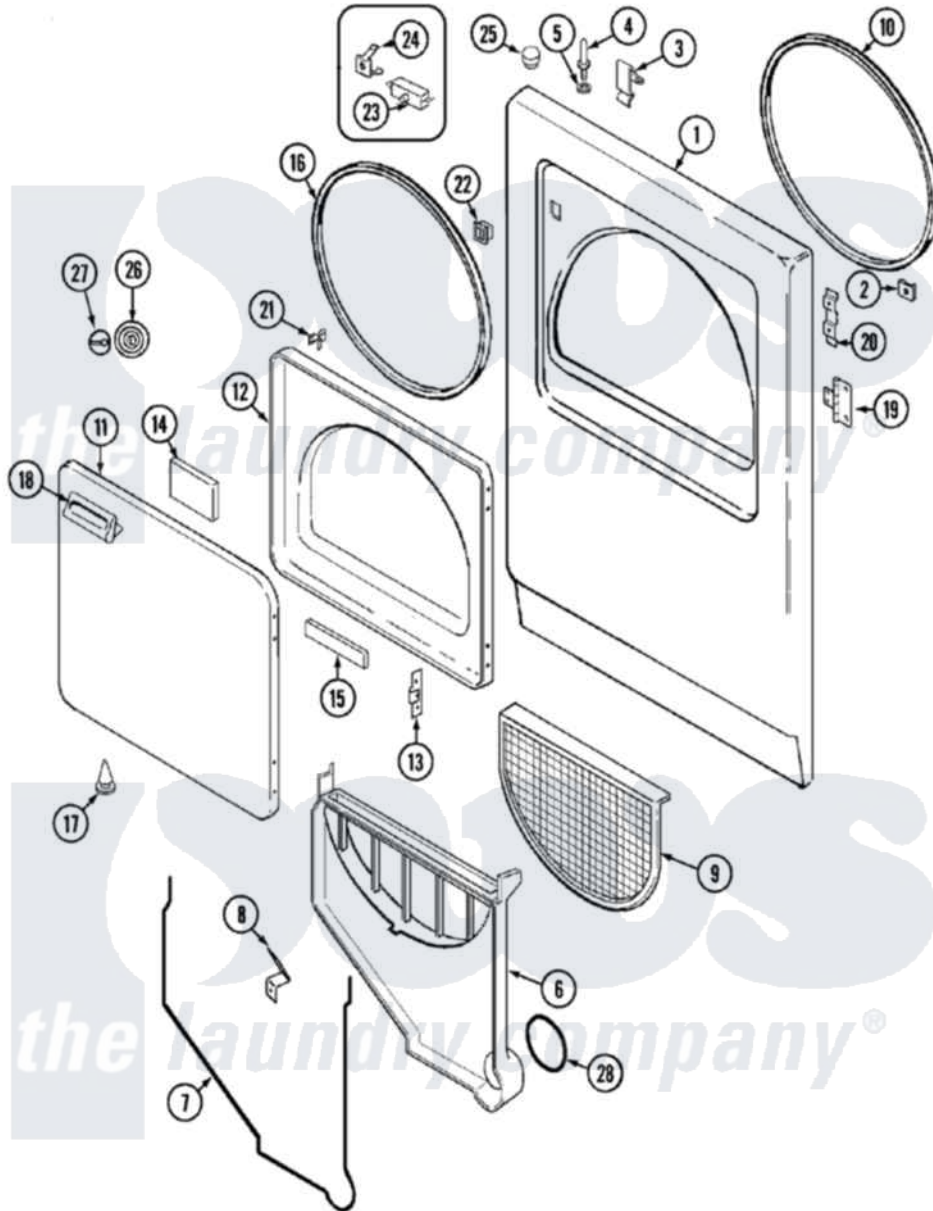

# Norge DGN203W 03 - DOOR

Norge Residential Norge DGN203W Dryer Parts Parts Diagram 03 - DOOR  
 Click on the part number to view part

Item	Original Part Number	Replaced By	Status	Part Description
1	53-0727	<a href="#">12001190</a>		Panel Kit
2	25-7820	<a href="#">489478</a>		Screw, 8 X 1/2
"	25-7817		Not Available	CLIP, U-TYPE
3	<a href="#">25-7220</a>			Clip, Cabinet Top
4	<a href="#">53-0643</a>			Pin, Locator
5	25-0224	<a href="#">3400029</a>		Nut, Adapter Plate
"	<a href="#">53-0200</a>			Sleeve, Locator Pin
6	25-7810	<a href="#">415013-35</a>		Screw
"	53-1299	<a href="#">12001324</a>		Duct Kit, Collector
7	<a href="#">53-0204</a>			Seal
8	<a href="#">53-0123</a>			Clip
9	<a href="#">53-0918</a>			Filter, Lint
10	53-0281	<a href="#">31001747</a>		Seal Assembly
11	<a href="#">53-0154</a>			Panel, Outer Door
12	53-0912		Not Available	PANEL, INNER DOOR (WHT)
13	<a href="#">53-0119</a>			Clip, Hinge

14	<a href="#">53-1490</a>		Door Pad
15	<a href="#">53-1491</a>		Door Pad
16	53-0648	<a href="#">31001529</a>	Seal, Door
"	25-7770	<a href="#">3196169</a>	Screw, Element
17	<a href="#">25-7889</a>		Plug Button
18	31001115	<a href="#">31001482</a>	Handle, Door
"	25-7810	<a href="#">415013-35</a>	Screw
"	53-0928	<a href="#">53-0927</a>	Handle, Door
"	<a href="#">53-0927</a>		Handle, Door
19	<a href="#">25-7809</a>		Screw, No.6-20 1/2 Flthd Torx
"	<a href="#">53-1492</a>		Hinge, Dryer Door
20	53-0121	Not Available	TWIN NUT
21	53-2364	<a href="#">LA-1003</a>	Door Catch Kit
"	<a href="#">LA-1003</a>		Door Catch Kit
22	25-7828	<a href="#">489483</a>	Screw 10-32 X 1/2
"	53-0187	<a href="#">LA-1003</a>	Door Catch Kit
23	<a href="#">53-0148</a>		Switch, Door
"	<a href="#">LA-1005</a>		Switch Kit
24	63-5990	<a href="#">31001319</a>	Clip, Switch
25	<a href="#">33-2653</a>		Bumper, Cabinet
26	53-0155	Not Available	PLUG, GAS ACCESS (WHT)
27	<a href="#">53-0156</a>		Button, Gas Access
28	53-0203	<a href="#">12001324</a>	Duct Kit, Collector