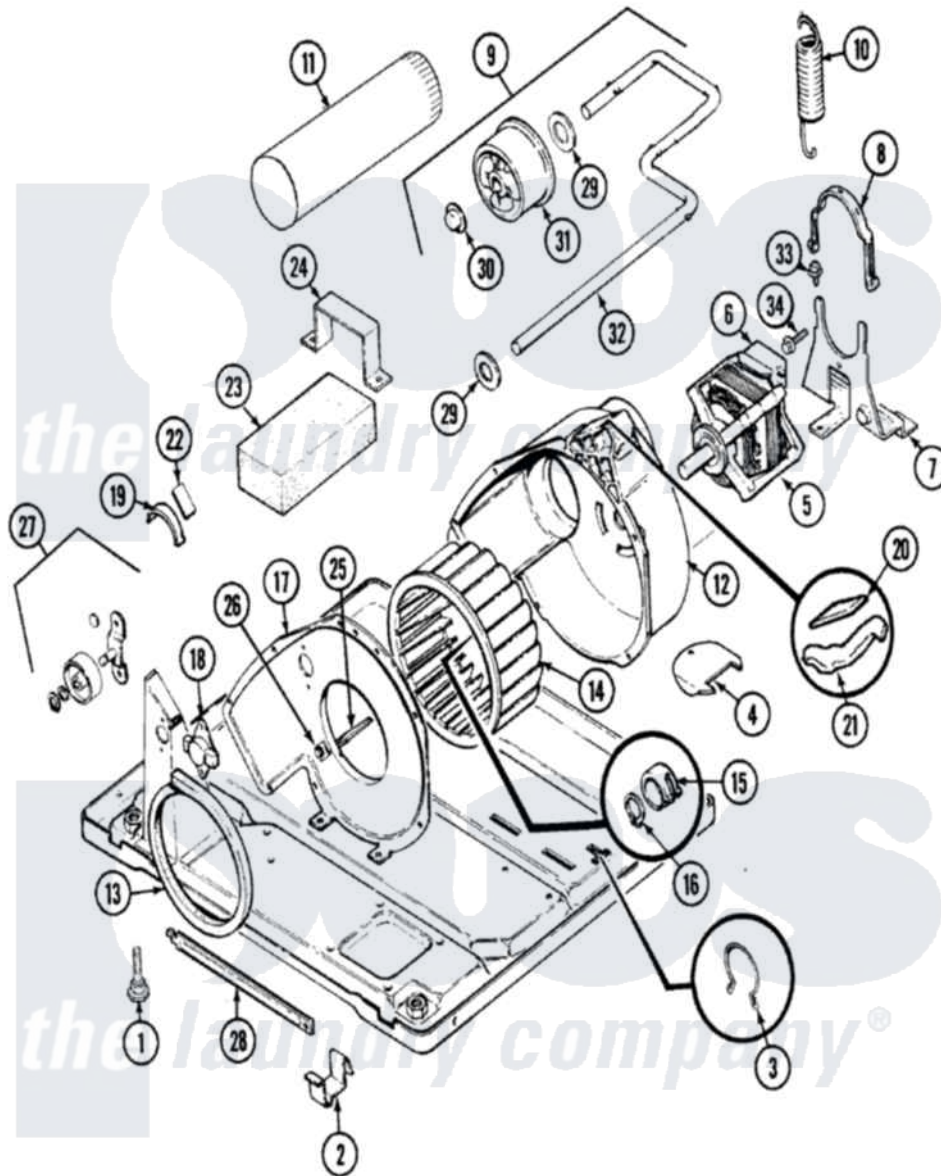

Norge DGN203W 05 - MOTOR & DRIVE

Norge Residential Norge DGN203W Dryer Parts Parts Diagram 05 - MOTOR & DRIVE
 Click on the part number to view part

Item	Original Part Number	Replaced By	Status	Part Description
1	63-5834		Not Available	LEG, LEVELING
2	53-0120			Clip, Front Panel
3	25-7027	16515		Clip
4	25-7741	W10116760		Screw
"	53-1921			Shield, Wiring
5	31001015	W10410996		Motor-Drive
6	53-0693	53-0332		Motor Switch
7	25-7811		Not Available	SCREW
"	53-1932	31001570		Bracket, Motor
8	53-0214	660658		Clamp, Motor Mounting 343481 685441
9	53-2287			Idler Assembly
10	53-2209	31001465		Spring, Idler
11	25-2134	W10116760		Screw
"	53-0134			Duct, Exhaust
12	53-1801			Housing, Blower
13	53-0203	12001324		Duct Kit, Collector

14	53-0106		Blower Wheel
"	31001043		Wheel, Blower
15	25-7823	312967	Clamp, Blower Housing
16	25-7855		Ring, Retaining
17	25-7807	33002917	Screw, No.10-16
"	53-1933	Not Available	COVER, BLOWER HOUSING
18	53-1107		Thermostat, Control
"	25-2134	W10116760	Screw
"	53-0107	53-0701	Lint Screen
19	LA-1006		Glide Kit, Tumbler
"	53-2273	31001470	Glide, Tumbler
20	53-1684	31001356	Pad, Glide
21	53-2272	31001469	Glide, Tumbler
22	53-1684	31001356	Pad, Glide
23	53-0645	Not Available	COUNTERWEIGHT
24	53-0644	Not Available	BRACKET
"	25-7732	681414	Screw, 10AB X 1/2
25	53-1026		Guide, Vane Inlet
26	25-3457		Screw, Sems
27	LA-1008		Rr Roller Kit
"	LA-1007	12002126	Reinforcement Brace/Glide Kit
28	53-1625		Brace, Tumbler Support
29	25-7815		Washer
30	25-7957		Pushnut
31	53-1628	31001344	Pulley, Idler
32	53-2250	53-2287	Idler Assembly
33	25-7699	Not Available	STRAIN RELIEF
34	25-7674		Screw