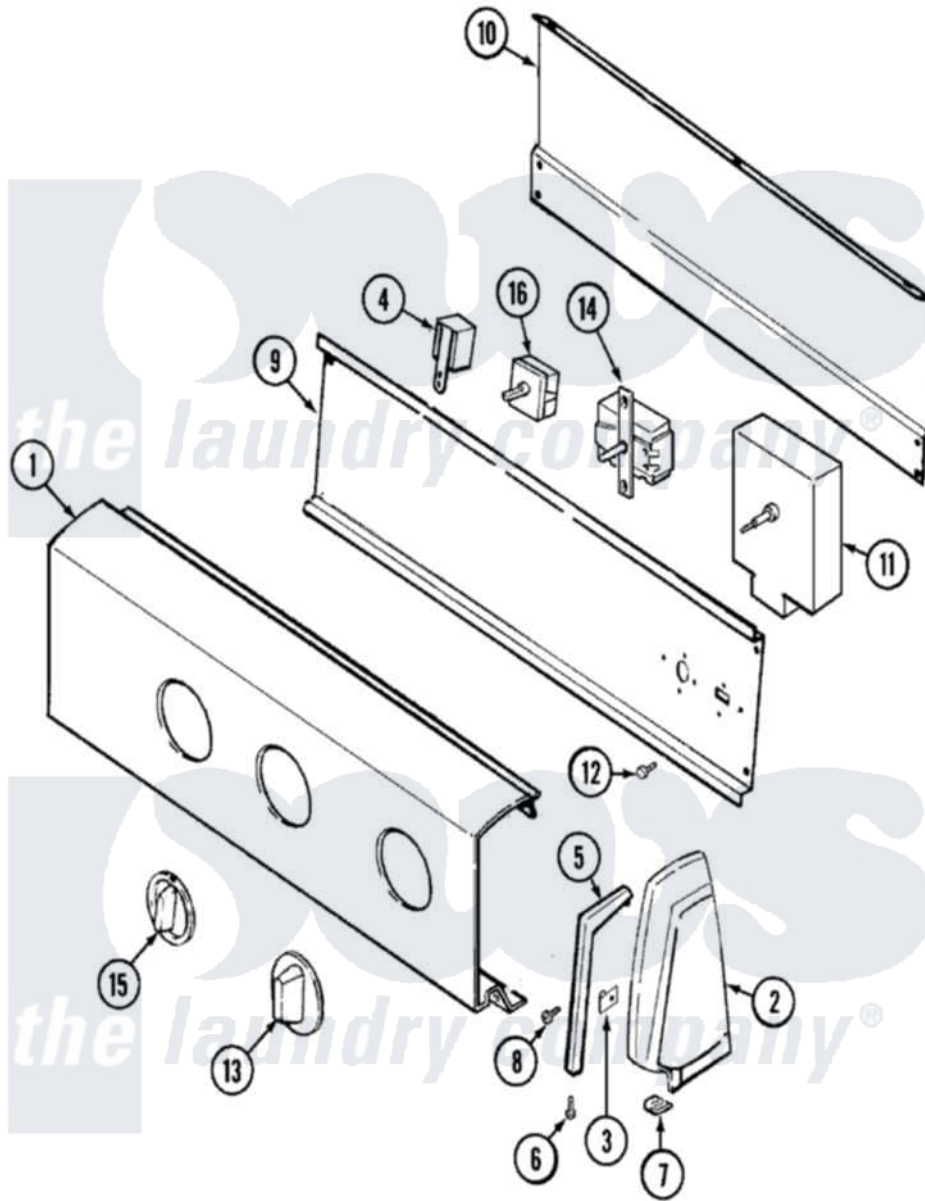

# Norge DGN204W 02 - CONTROL PANEL

Norge Residential Norge DGN204W Dryer Parts Parts Diagram 02 - CONTROL PANEL  
 Click on the part number to view part

Item	Original Part Number	Replaced By	Status	Part Description
1	31001023		Not Available	PANEL, CONTROL
2	35-2488	<a href="#">21001452</a>		Cap- End
"	25-3092	<a href="#">90767</a>		Screw, 8A X 3/8 HeX Washer Head Tapping
"	35-2487	<a href="#">21001451</a>		Cap- End
3	<a href="#">25-7702</a>			Speedclip, End Cap To Control Panel
4	<a href="#">53-1639</a>			Buzzer Assembly
"	25-3092	<a href="#">90767</a>		Screw, 8A X 3/8 HeX Washer Head Tapping
5	53-0278		Not Available	TRIM, END CAP (LT)
"	53-0277		Not Available	TRIM, END CAP (RT)
6	<a href="#">25-7760</a>			Screw
7	<a href="#">25-7851</a>			Speedclip, End Cap To Top
8	25-7649	<a href="#">910187</a>		Screw
9	53-2504	<a href="#">31001193</a>		Pad, Shield
"	<a href="#">53-1676</a>			Shield, Control

"	31001128		Not Available	SHIELD, CONTROL
10	35-2688	<a href="#">21001460</a>		Shield, Rear
11	53-1816		Not Available	TIMER
12	31001119	<a href="#">W10116760</a>		Screw
13	53-2637	<a href="#">31001219</a>		Knob Ski
14	25-3092	<a href="#">90767</a>		Screw, 8A X 3/8 HeX Washer Head Tapping
"	<a href="#">31001129</a>			Switch, Temperature
"	53-0344		Not Available	SWITCH, TEMPERATURE
15	35-4244	<a href="#">21001283</a>		Knob, Selector----Piq
16	25-3092	<a href="#">90767</a>		Screw, 8A X 3/8 HeX Washer Head Tapping
"	53-0346	<a href="#">53-1263</a>		Rotary Switch
"	<a href="#">31001190</a>			Switch, Two Position Rotary
17	<a href="#">31001008</a>			Manual, Use And Care
"	31001035		Not Available	MANUAL, USE & CARE
"	16002081		Not Available	GUIDE, QUICK REF - NORGE